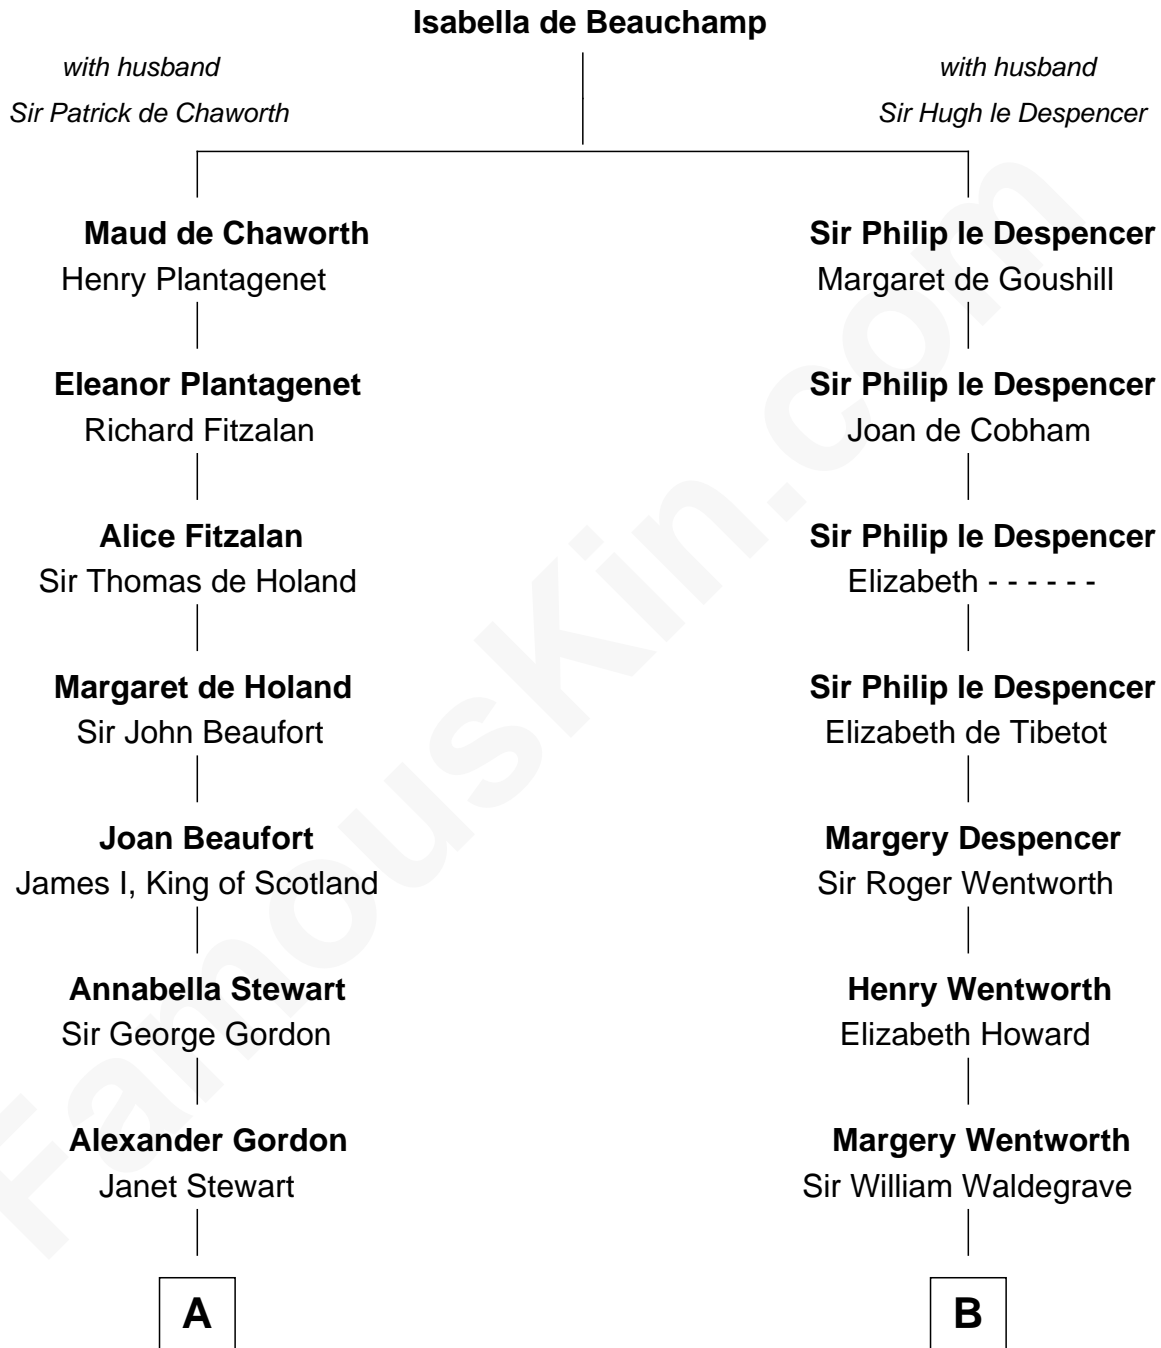

# FamousKin.com Relationship Chart of

**DuBose Heyward**  
*Author of Porgy (Porgy & Bess)*

21st cousin of

**John Ritter**  
*TV and Movie Actor*

**C**

**Ann Eliza Cuthbert**

Thomas Heyward

**Thomas Savage Heyward**

Georgianna Hasell

**Thomas Savage Heyward**

Louisa Watkins

**Edwin Watkins Heyward**

Jane Screven DuBose

**DuBose Heyward**

*American Novelist*

**D**

**Pliny Lothrop Fox**

Laura Utley Riddle

**William P. L. Fox**

Harriett Lucina Tilton

**Harriett Fay Fox**

Dr. Harry Thomas Southworth

**Dorothy Fay Southworth**

Woodward Maurice Ritter