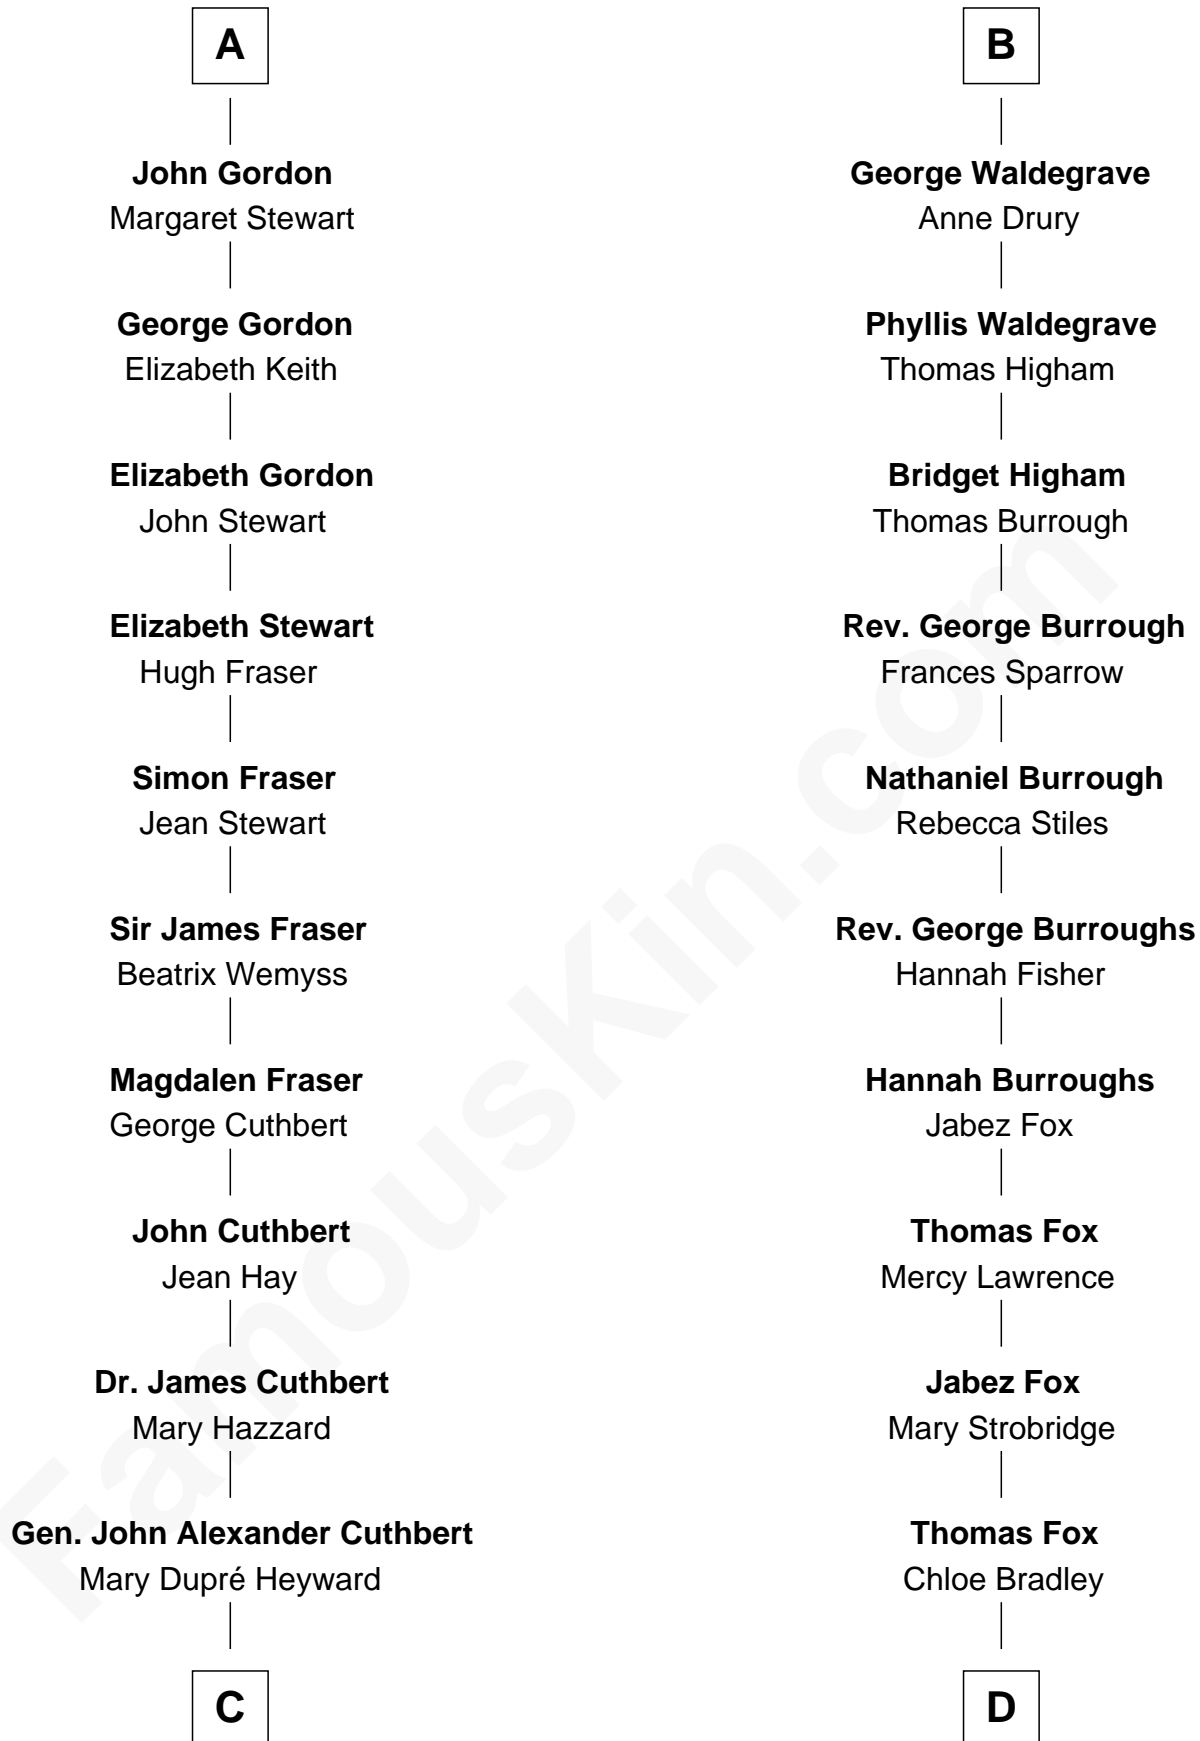

# FamousKin.com Relationship Chart of

**DuBose Heyward**  
*Author of Porgy (Porgy & Bess)*

21st cousin of

**John Ritter**  
*TV and Movie Actor*

**C**

**Ann Eliza Cuthbert**

Thomas Heyward

**Thomas Savage Heyward**

Georgianna Hasell

**Thomas Savage Heyward**

Louisa Watkins

**Edwin Watkins Heyward**

Jane Screven DuBose

**DuBose Heyward**

*American Novelist*

**D**

**Pliny Lothrop Fox**

Laura Utley Riddle

**William P. L. Fox**

Harriett Lucina Tilton

**Harriett Fay Fox**

Dr. Harry Thomas Southworth

**Dorothy Fay Southworth**

Woodward Maurice Ritter