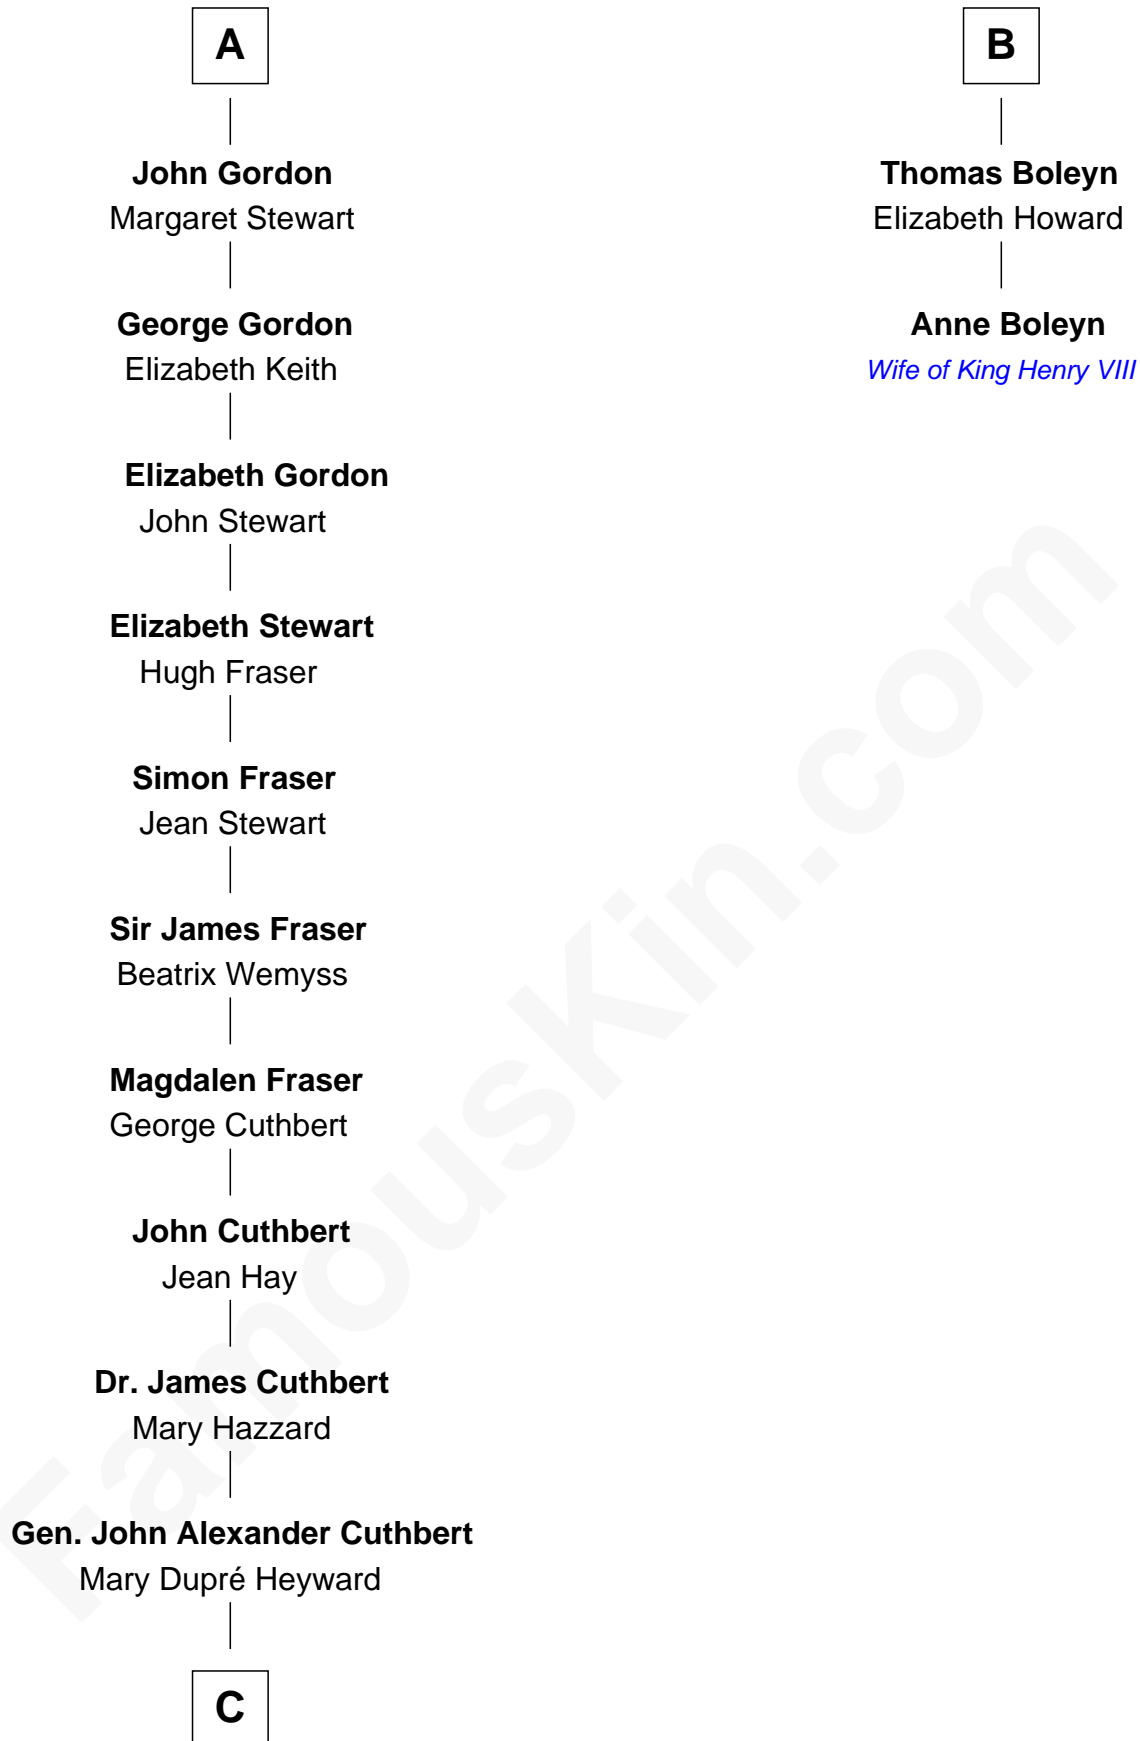

FamousKin.com

Relationship Chart of

DuBose Heyward

Author of Porgy (Porgy & Bess)

8th cousin 13 times removed of

Anne Boleyn

2nd Wife of King Henry VIII

C

Ann Eliza Cuthbert

Thomas Heyward

Thomas Savage Heyward

Georgianna Hasell

Thomas Savage Heyward

Louisa Watkins

Edwin Watkins Heyward

Jane Screven DuBose