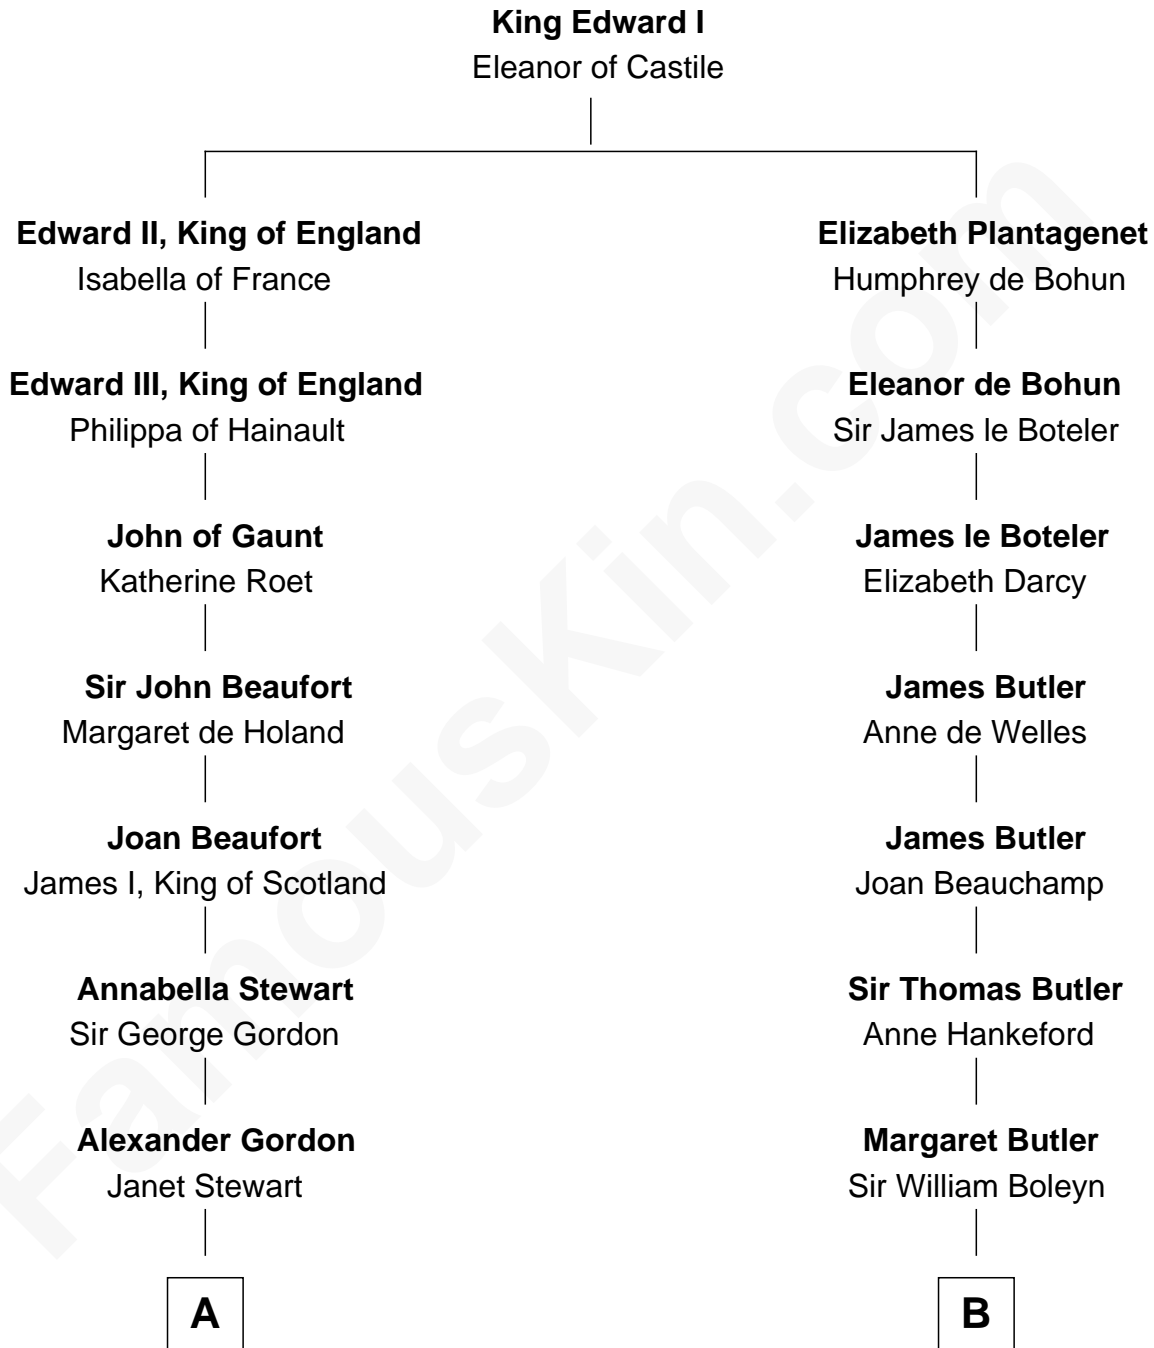

FamousKin.com

Relationship Chart of

DuBose Heyward

Author of Porgy (Porgy & Bess)

8th cousin 13 times removed of

Anne Boleyn

2nd Wife of King Henry VIII

C

Ann Eliza Cuthbert

Thomas Heyward

Thomas Savage Heyward

Georgianna Hasell

Thomas Savage Heyward

Louisa Watkins

Edwin Watkins Heyward

Jane Screven DuBose