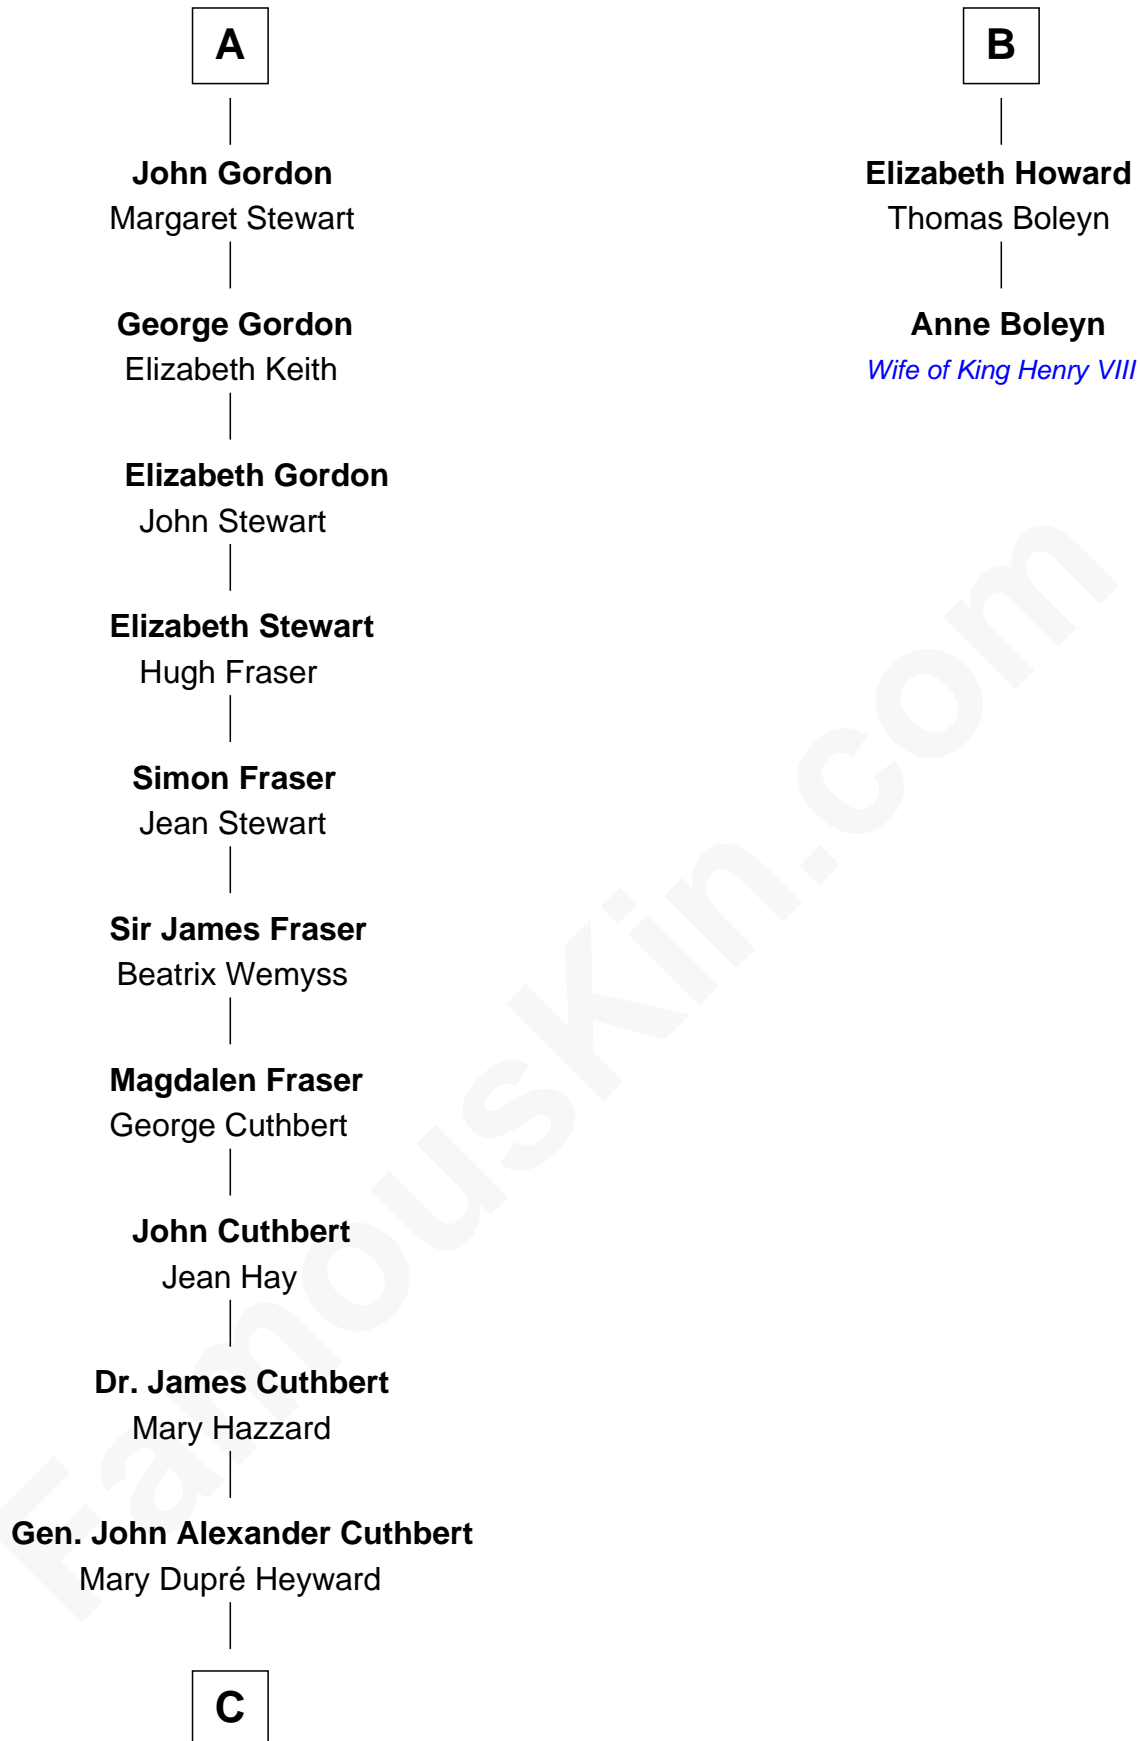

## Relationship Chart of

### DuBose Heyward

Author of *Porgy* (*Porgy & Bess*)

8th cousin 13 times removed of

### Anne Boleyn

2nd Wife of King Henry VIII

**C**

**Ann Eliza Cuthbert**

Thomas Heyward

**Thomas Savage Heyward**

Georgianna Hasell

**Thomas Savage Heyward**