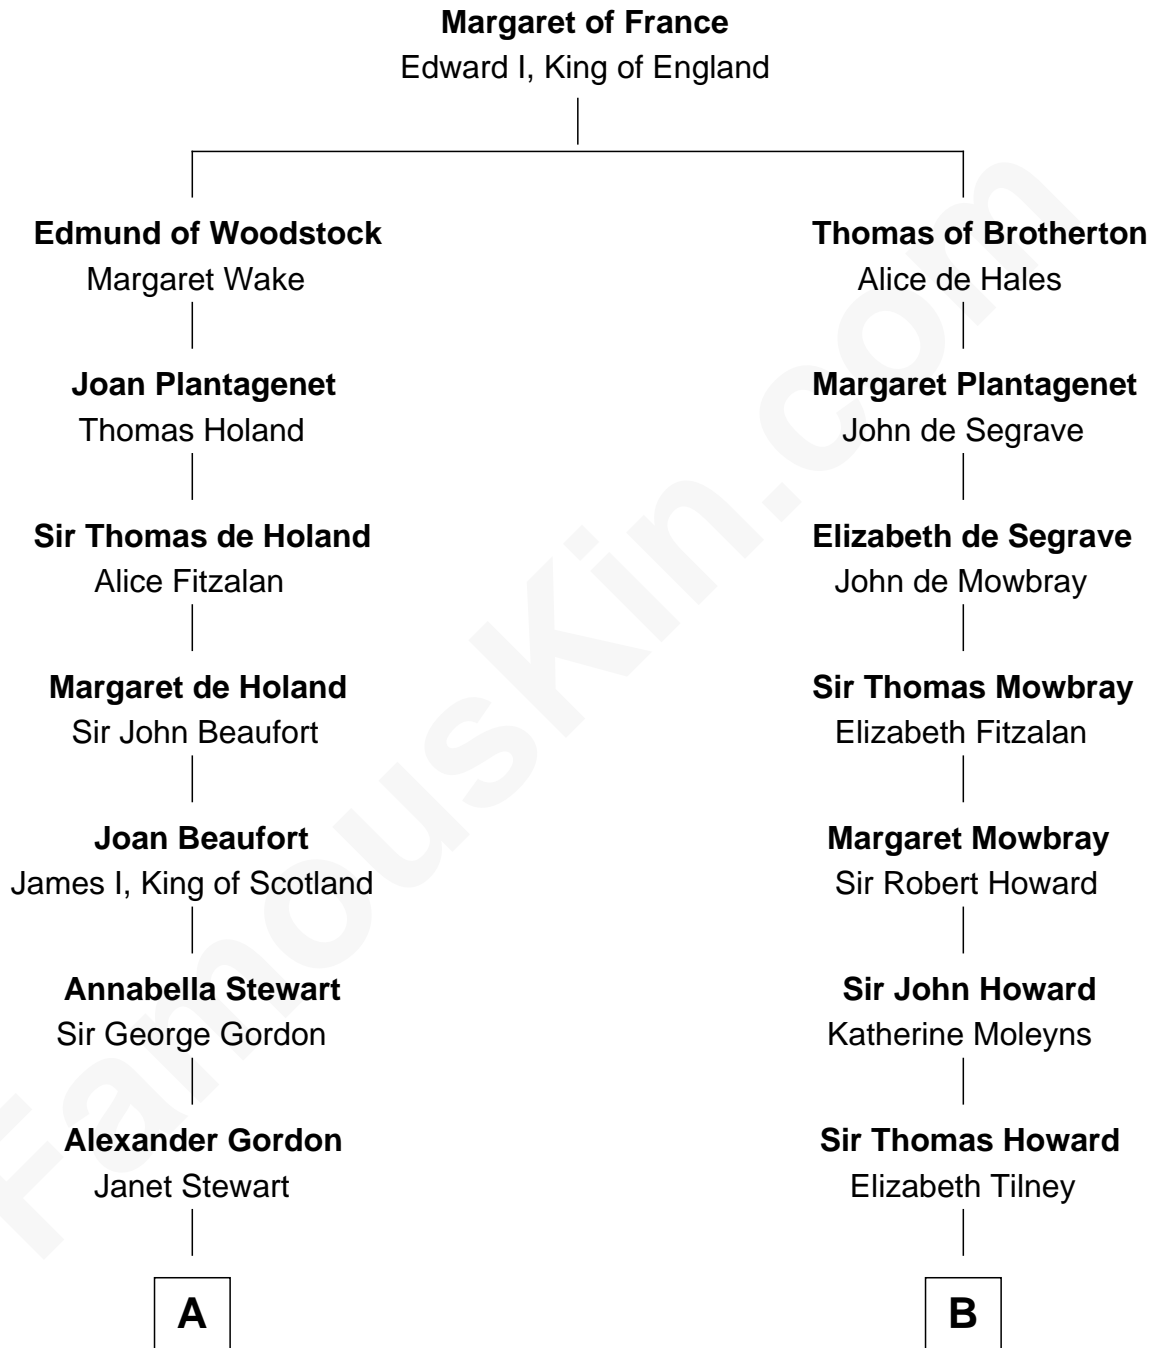

## Relationship Chart of

### DuBose Heyward

Author of *Porgy* (*Porgy & Bess*)

8th cousin 13 times removed of

### Anne Boleyn

2nd Wife of King Henry VIII

**C**

**Ann Eliza Cuthbert**

Thomas Heyward

**Thomas Savage Heyward**

Georgianna Hasell

**Thomas Savage Heyward**