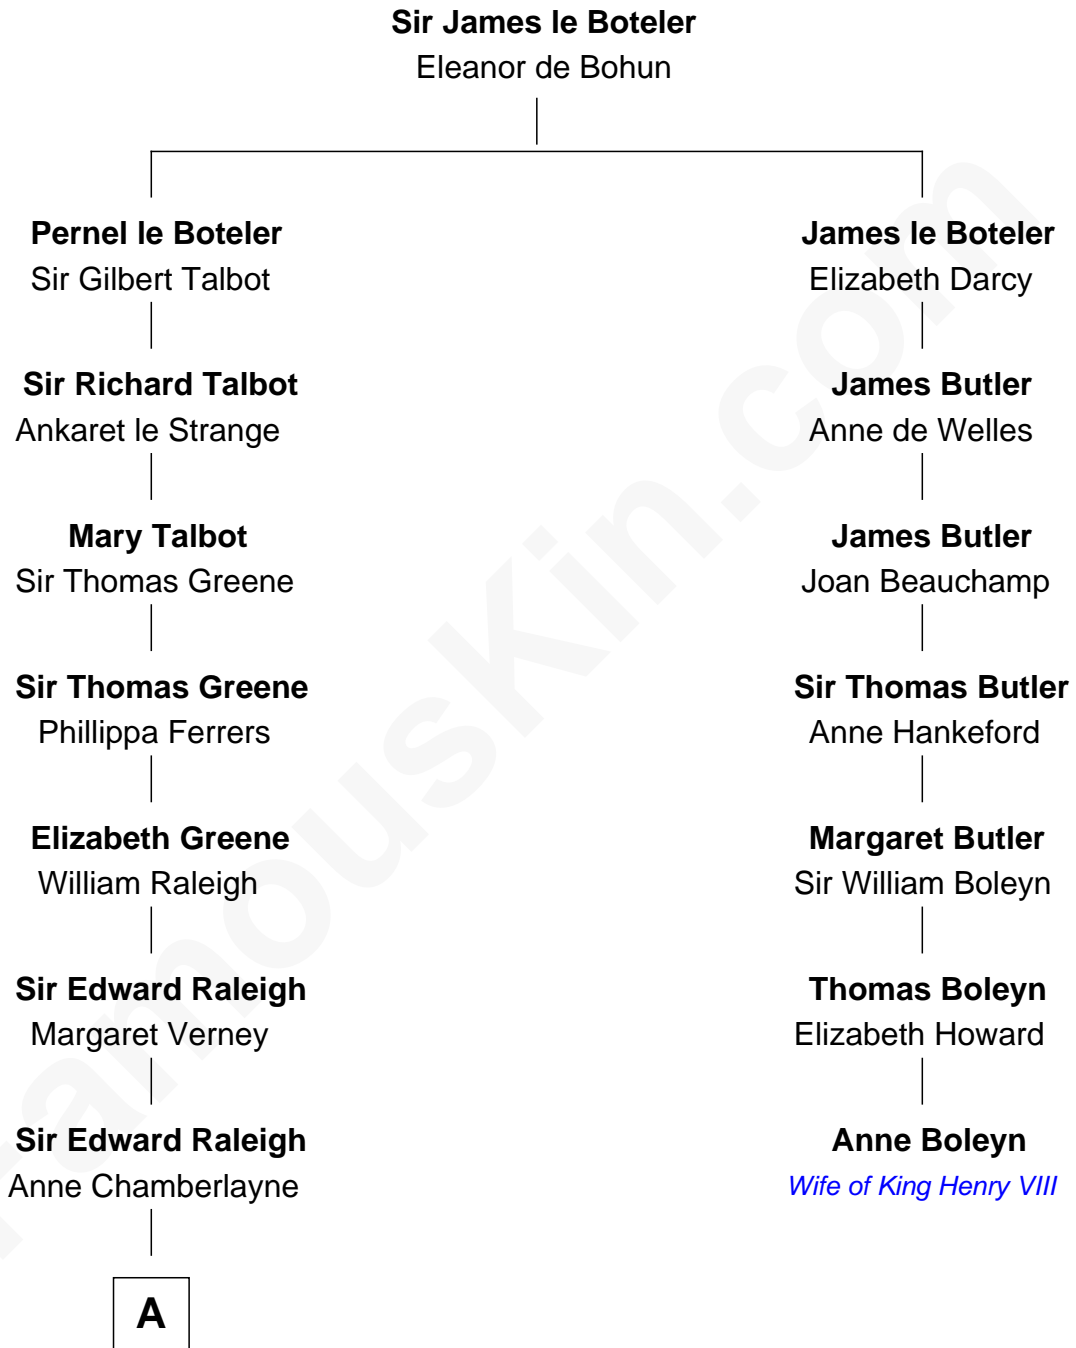

FamousKin.com

Relationship Chart of

DuBose Heyward

Author of Porgy (Porgy & Bess)

6th cousin 15 times removed of

Anne Boleyn

2nd Wife of King Henry VIII