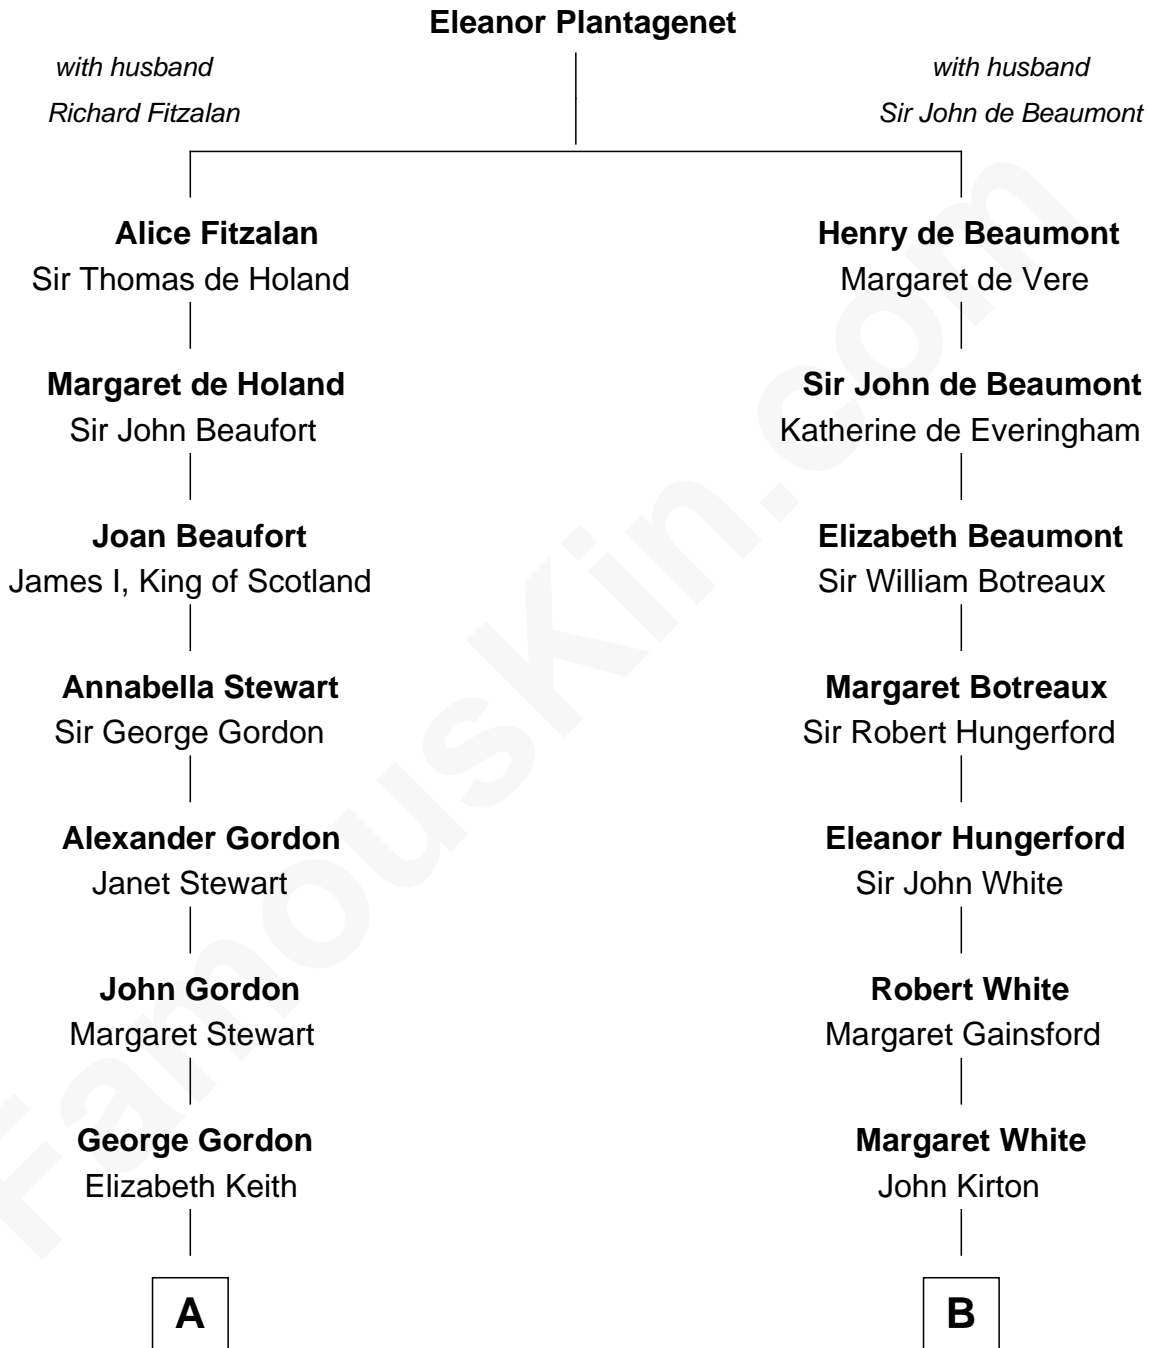

FamousKin.com

Relationship Chart of

DuBose Heyward

Author of Porgy (Porgy & Bess)

19th cousin 2 times removed of

Thomas J. Watson, Jr.
President and CEO of I.B.M.

C

Thomas Savage Heyward

Louisa Watkins

Edwin Watkins Heyward

Jane Screven DuBose

DuBose Heyward

American Novelist

D

Mary Hamilton

Dr. Oliver Kittredge