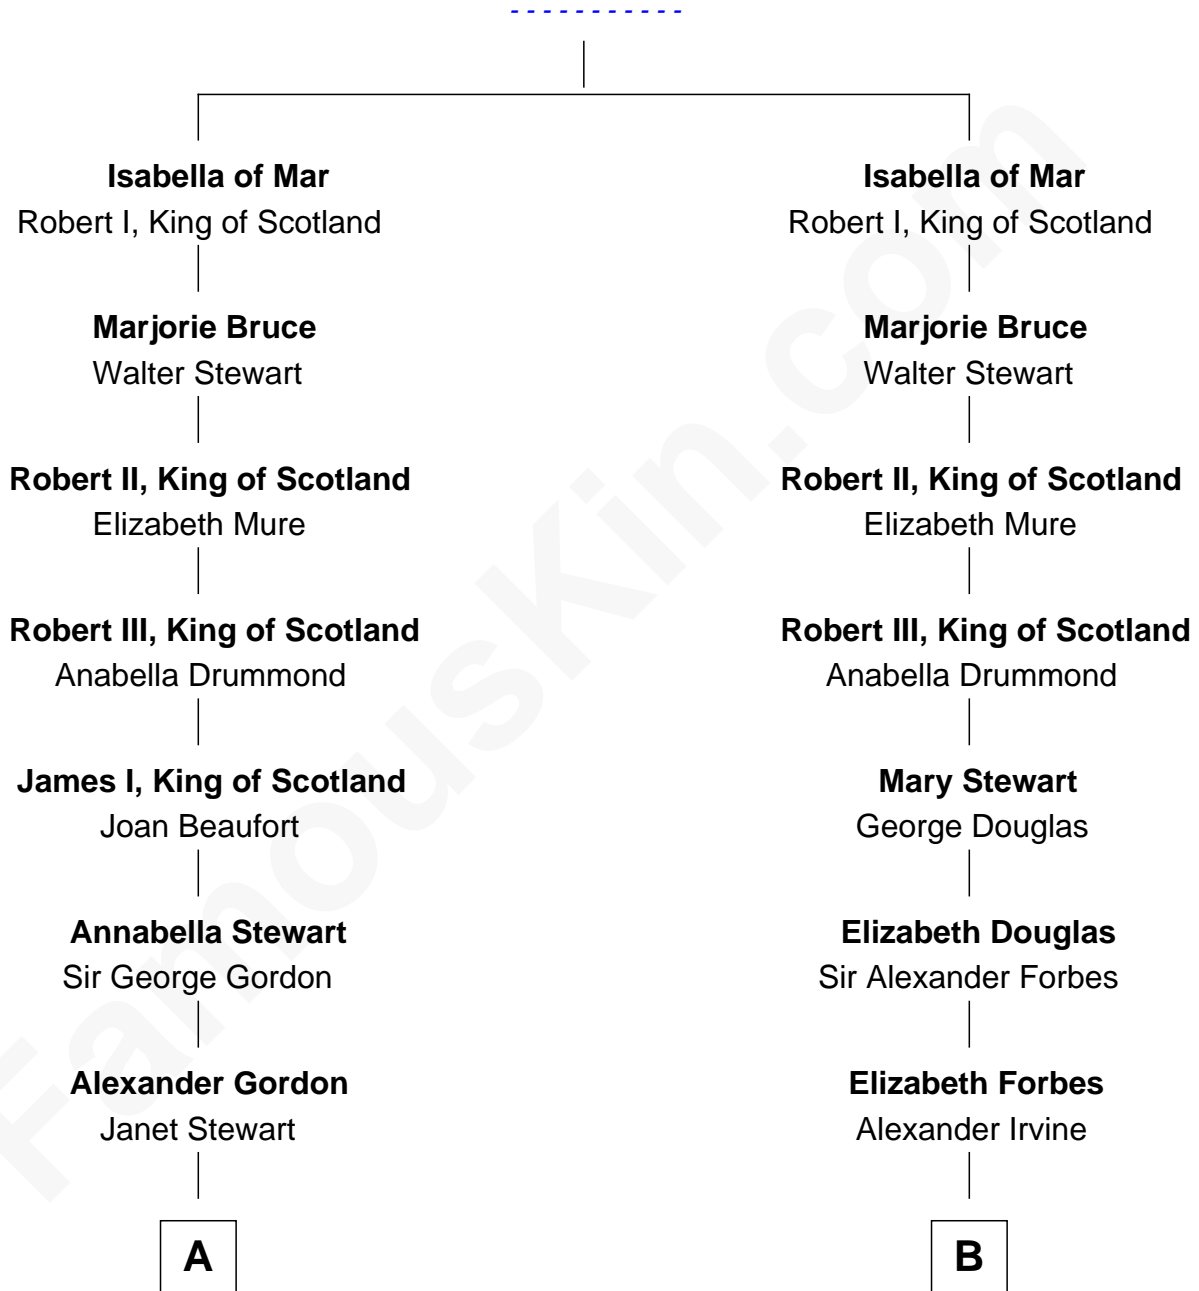

## Relationship Chart of DuBose Heyward

Author of *Porgy* (*Porgy & Bess*)

19th cousin 2 times removed of

## Eleanor Roosevelt

First Lady of President Franklin D. Roosevelt

### Earl Donald I of Mar

**C**

**Ann Eliza Cuthbert**

Thomas Heyward

**Thomas Savage Heyward**

Georgianna Hasell

**Thomas Savage Heyward**

Louisa Watkins