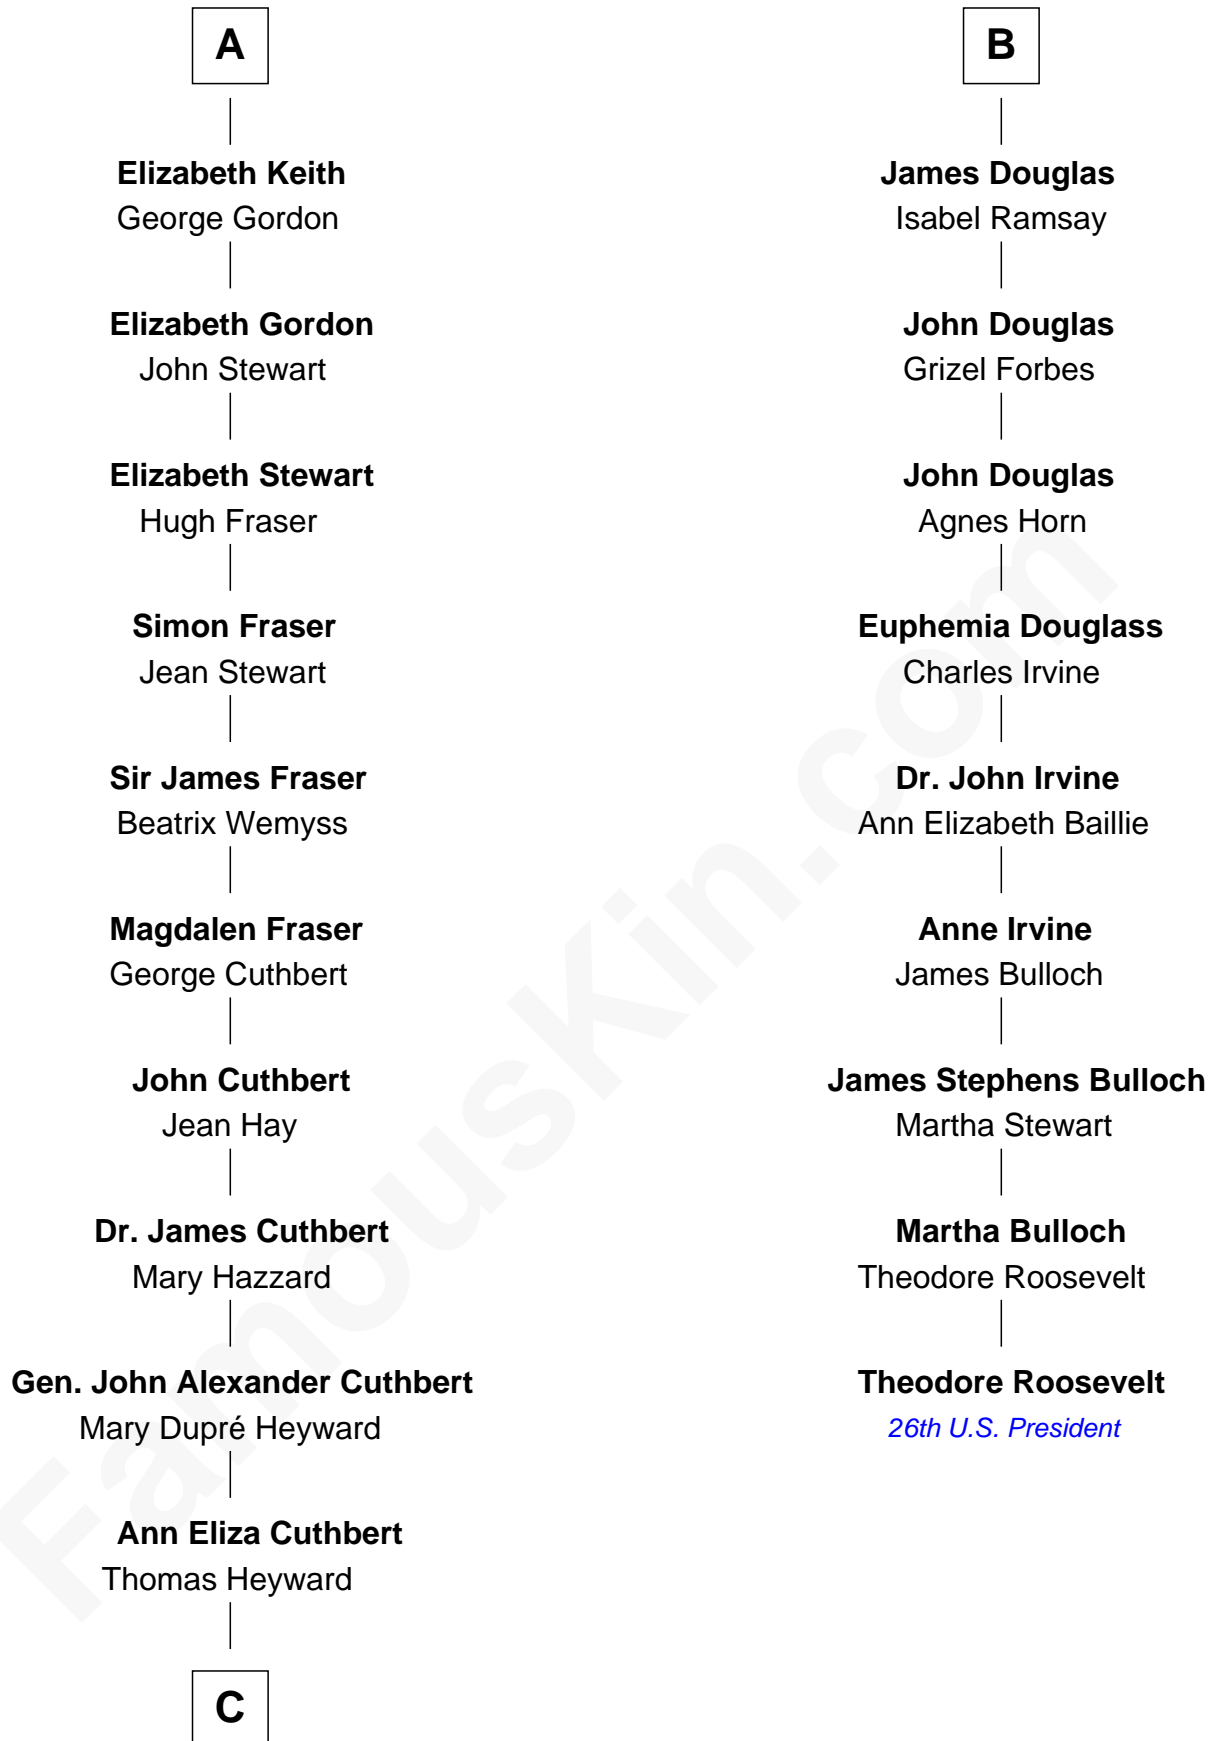

FamousKin.com

Relationship Chart of

DuBose Heyward

Author of Porgy (Porgy & Bess)

15th cousin 5 times removed of

Theodore Roosevelt

26th U.S. President

Sir David Lindsay

Marjory Lindsay

Sir William Douglas

Sir Henry Douglas

Elizabeth Erskine

David Douglas

Janet of Fettercairn

James Douglas

Arthur Douglas

Janet Auchinleck

John Douglas

Giles Erskine

John Douglas

Mary Young

B

C

Thomas Savage Heyward

Georgianna Hasell

Thomas Savage Heyward

Louisa Watkins

Edwin Watkins Heyward

Jane Screven DuBose

DuBose Heyward

American Novelist

FamousKin.com