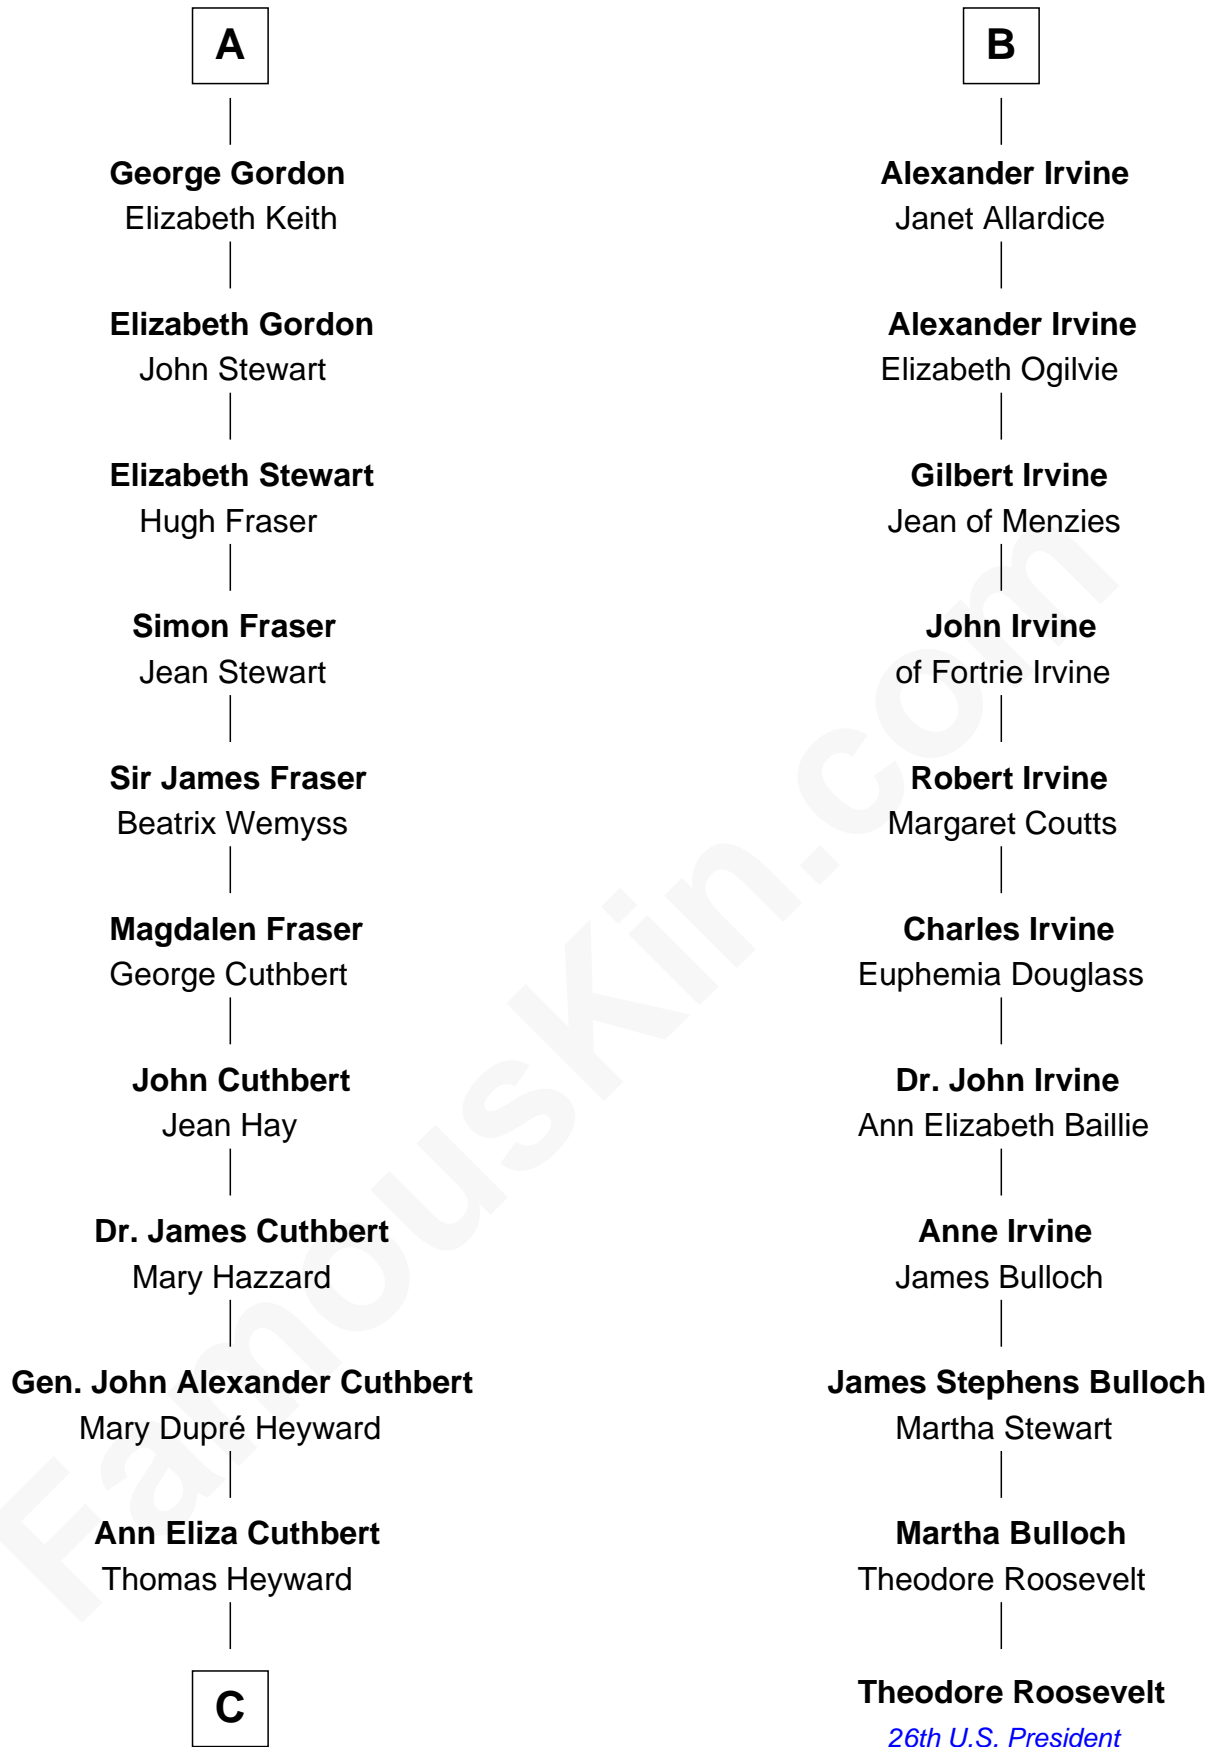

FamousKin.com

Relationship Chart of

DuBose Heyward

Author of Porgy (Porgy & Bess)

17th cousin 3 times removed of

Theodore Roosevelt

26th U.S. President

C

Thomas Savage Heyward

Georgianna Hasell

Thomas Savage Heyward

Louisa Watkins

Edwin Watkins Heyward

Jane Screven DuBose

DuBose Heyward

American Novelist