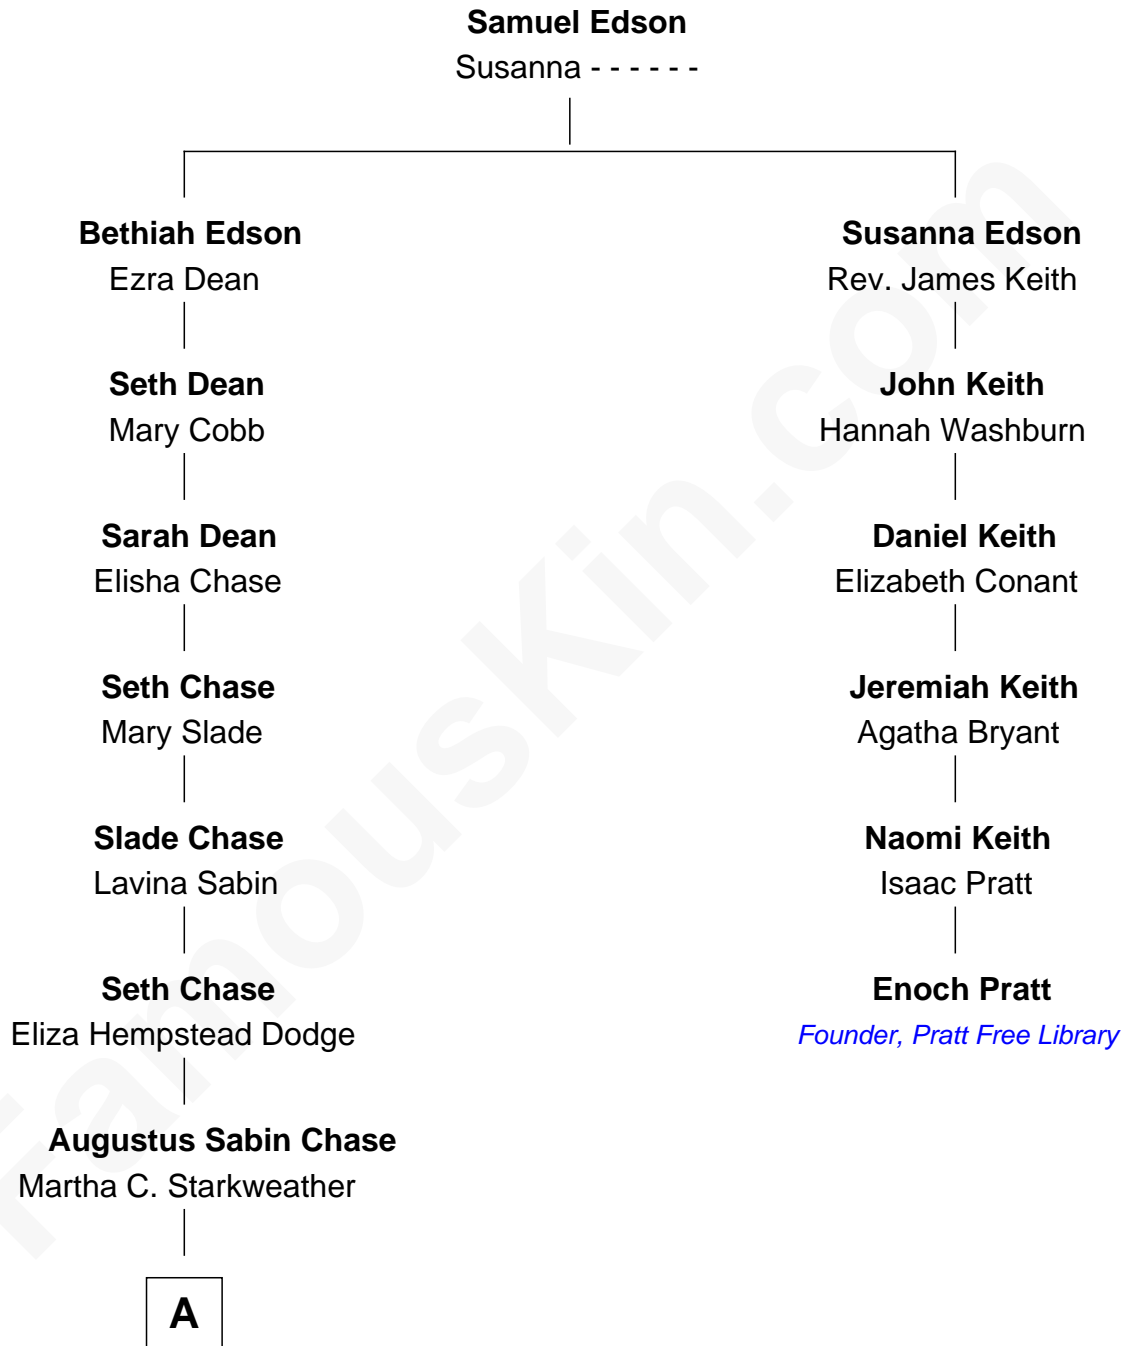

# FamousKin.com Relationship Chart of

**Lucia Chase**

*Co-Founder, American Ballet Theatre*

5th cousin 3 times removed of

**Enoch Pratt**

*Founder of Enoch Pratt Free Library*

**A**

Irving Hall Chase  
Elizabeth Hosmer Kellogg

Lucia Chase  
*Ballet Dancer*

FamousKin.com