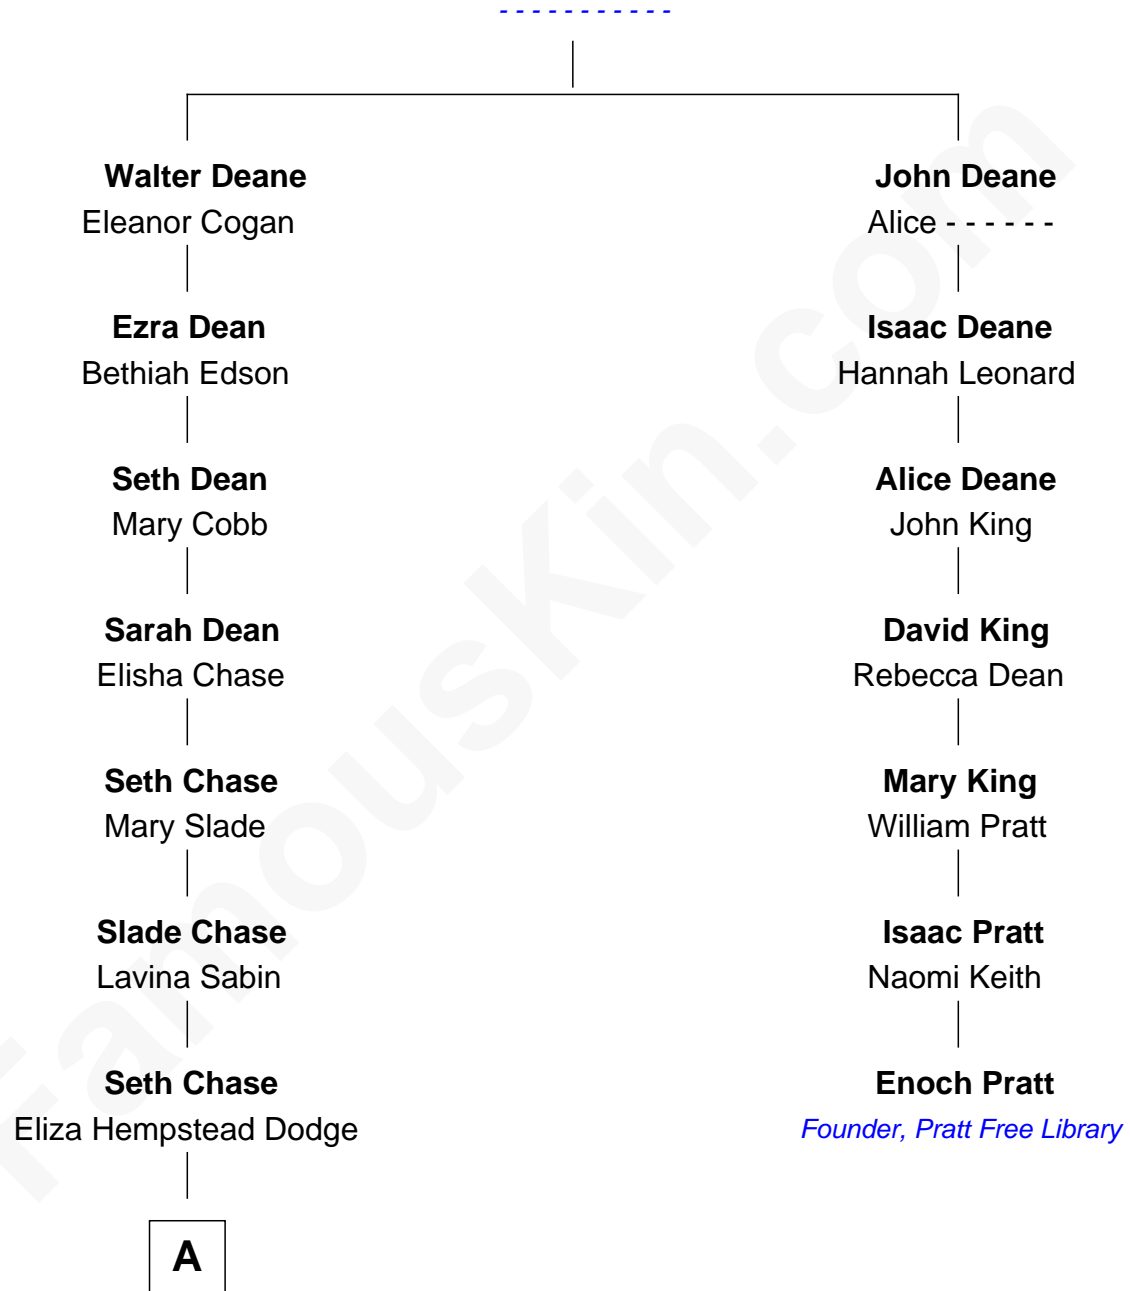

FamousKin.com Relationship Chart of

Lucia Chase

Co-Founder, American Ballet Theatre

6th cousin 3 times removed of

Enoch Pratt

Founder of Enoch Pratt Free Library

William Deane

A

—
Augustus Sabin Chase
Martha C. Starkweather

—
Irving Hall Chase
Elizabeth Hosmer Kellogg

—
Lucia Chase
Ballet Dancer

FamousKin.com