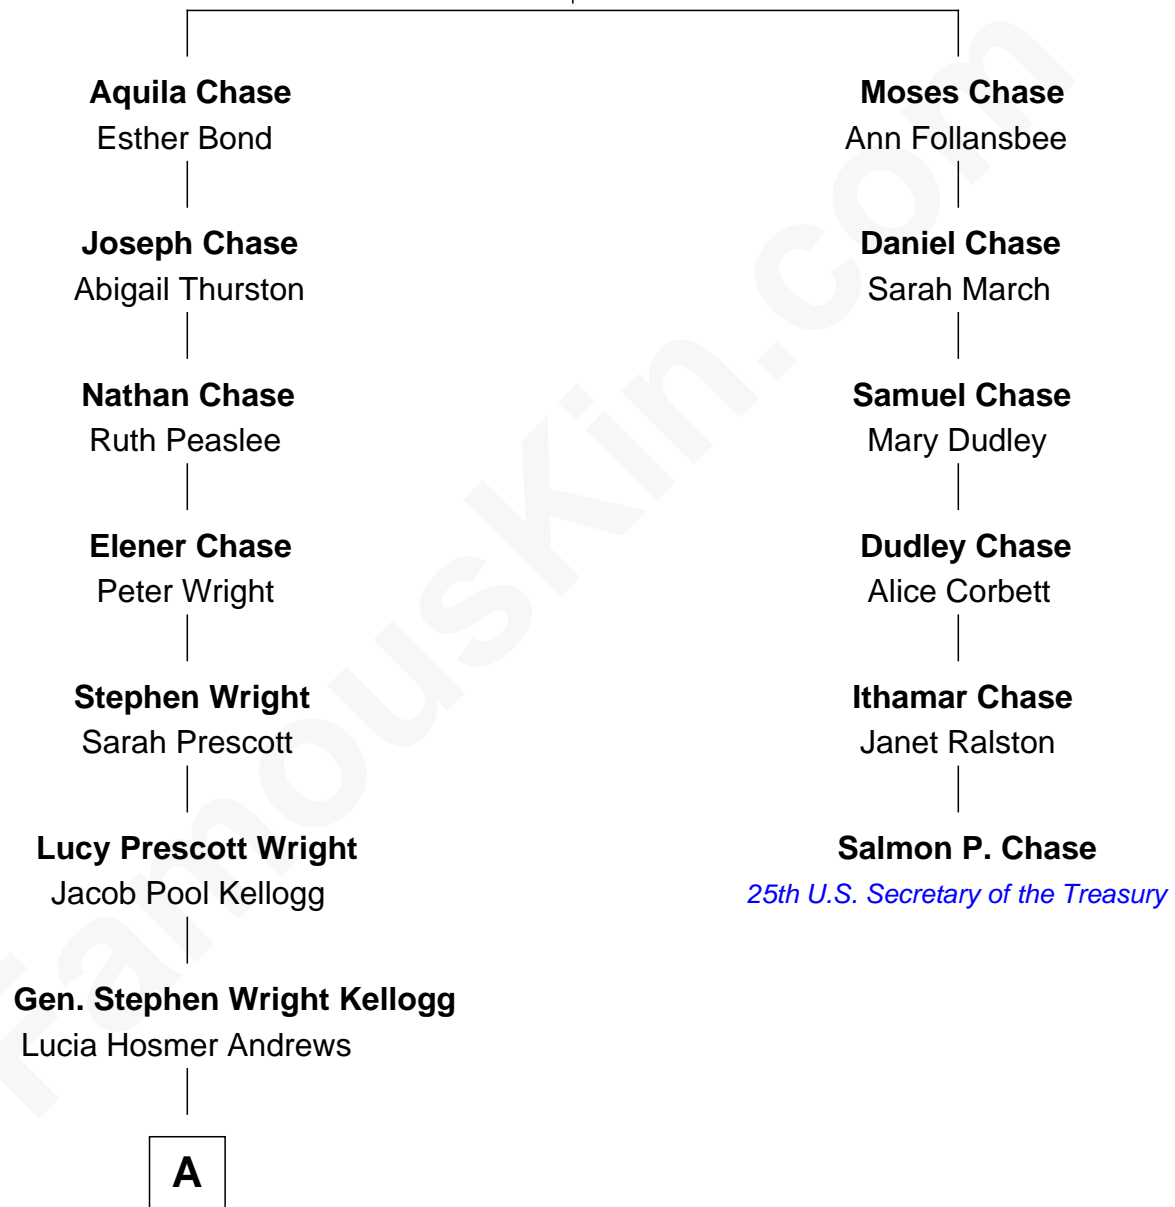

FamousKin.com

Relationship Chart of

Lucia Chase

Co-Founder, American Ballet Theatre

5th cousin 3 times removed of

Salmon P. Chase

25th U.S. Secretary of the Treasury

Aquila Chase
Ann Wheeler

A

Elizabeth Hosmer Kellogg

Irving Hall Chase

Lucia Chase

Ballet Dancer

FamousKin.com