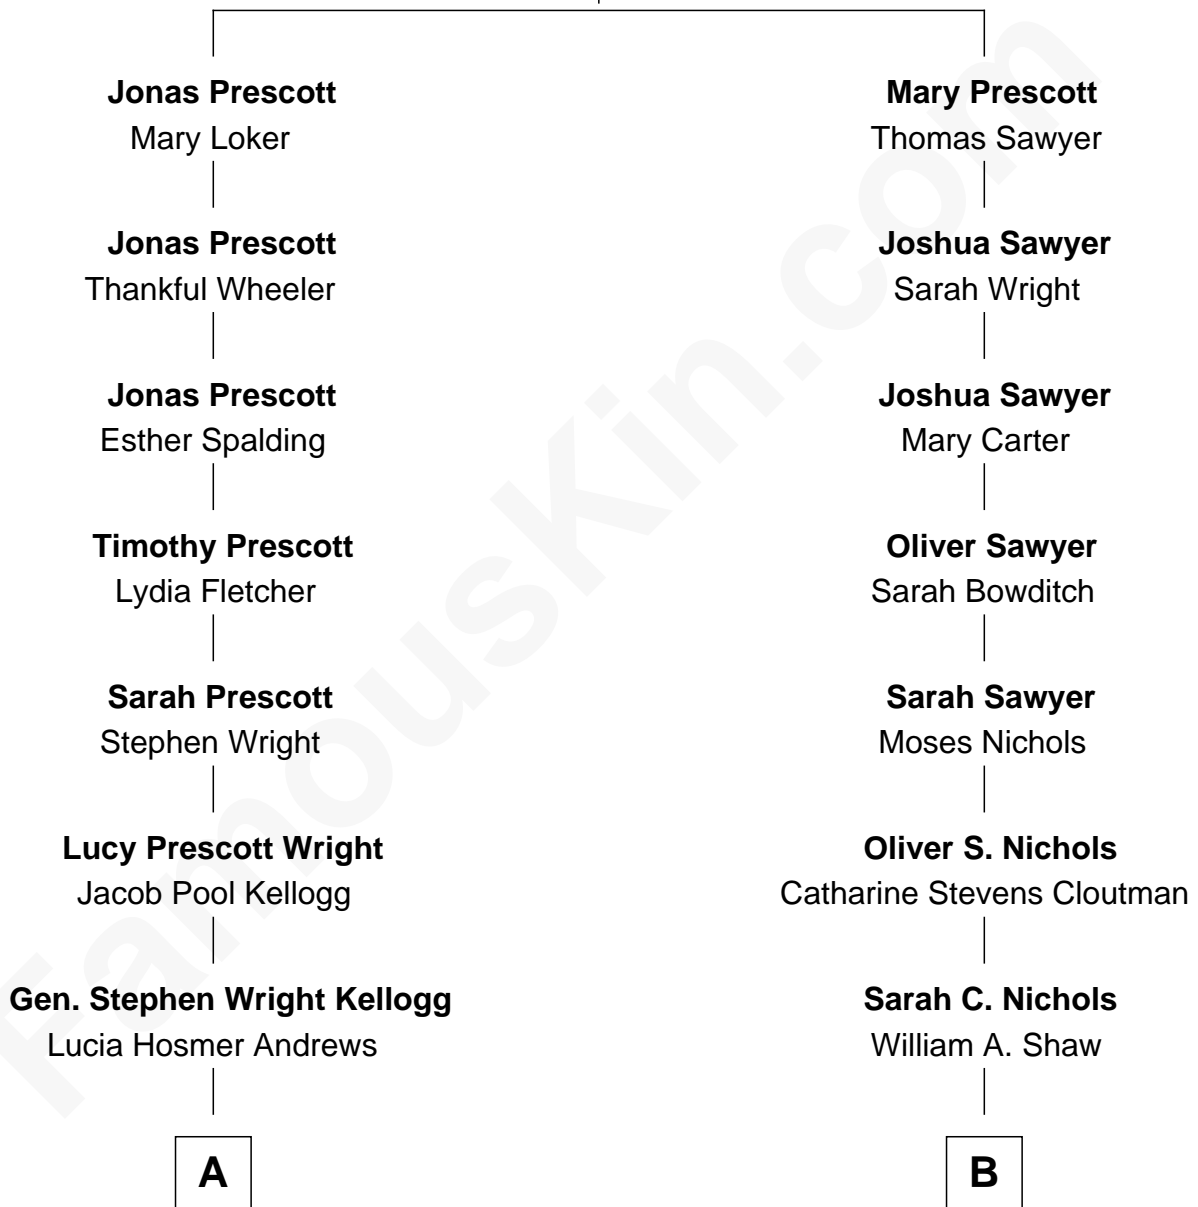

## Relationship Chart of

**Lucia Chase**

*Co-Founder, American Ballet Theatre*

8th cousin 1 time removed of

**Adrienne Marden**

*Movie Actress*

**John Prescott**  
Mary Gawkroger-Platts

**A**

**Elizabeth Hosmer Kellogg**

Irving Hall Chase

**Lucia Chase**

*Ballet Dancer*

**B**

**Mabel S. Shaw**

Ralph T. Marden

**Ralph Adrian Baruch**