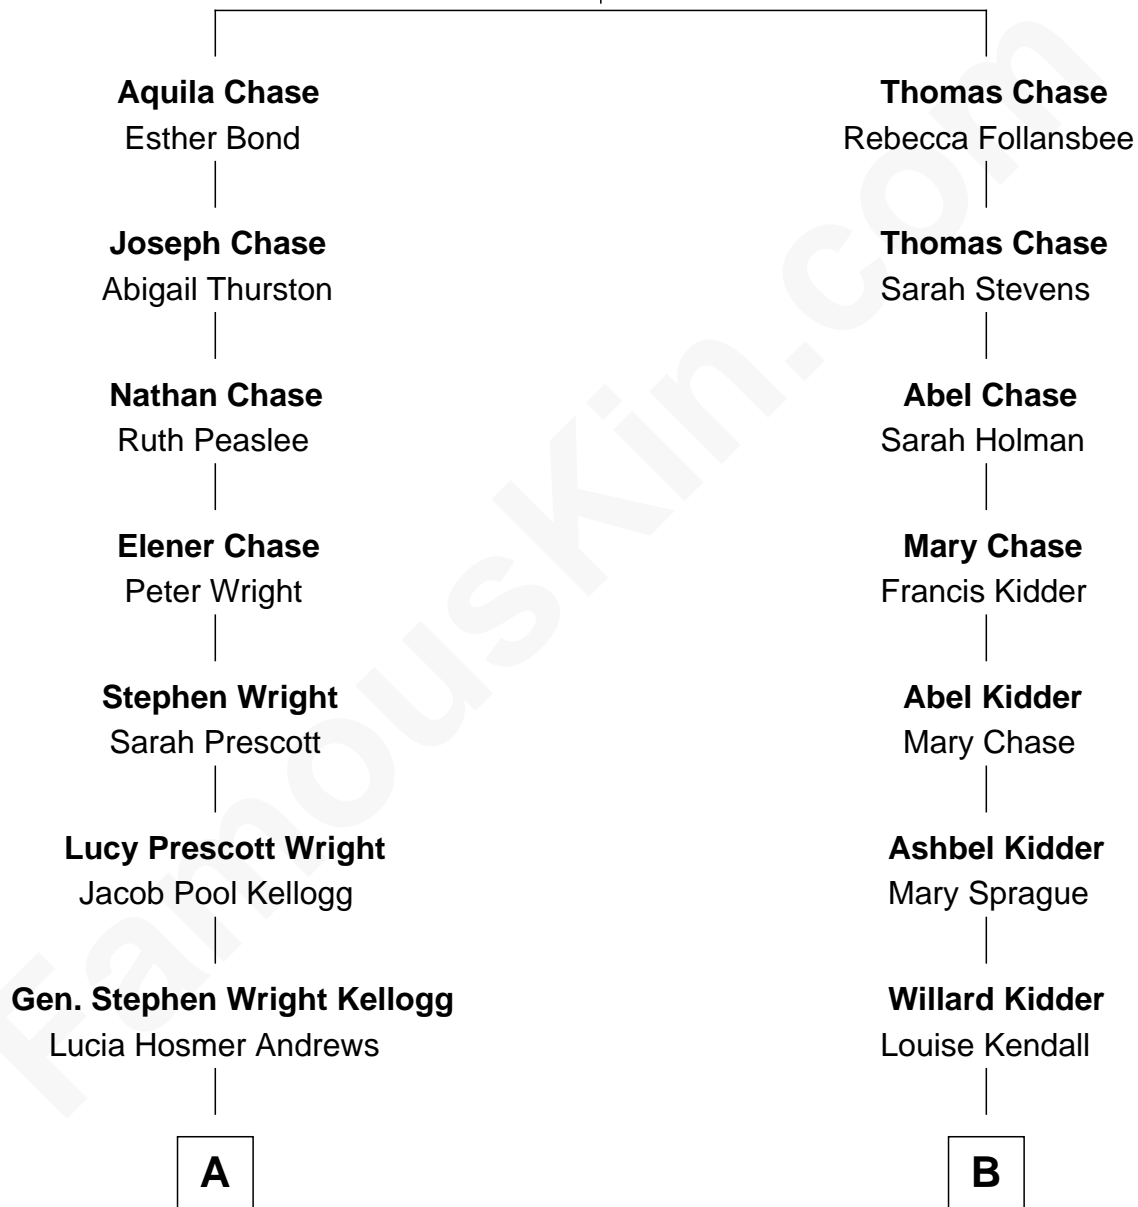

FamousKin.com Relationship Chart of

Lucia Chase

Co-Founder, American Ballet Theatre

8th cousin 1 time removed of

Margot Kidder

TV and Movie Actress

Aquila Chase
Ann Wheeler

FamousKin.com