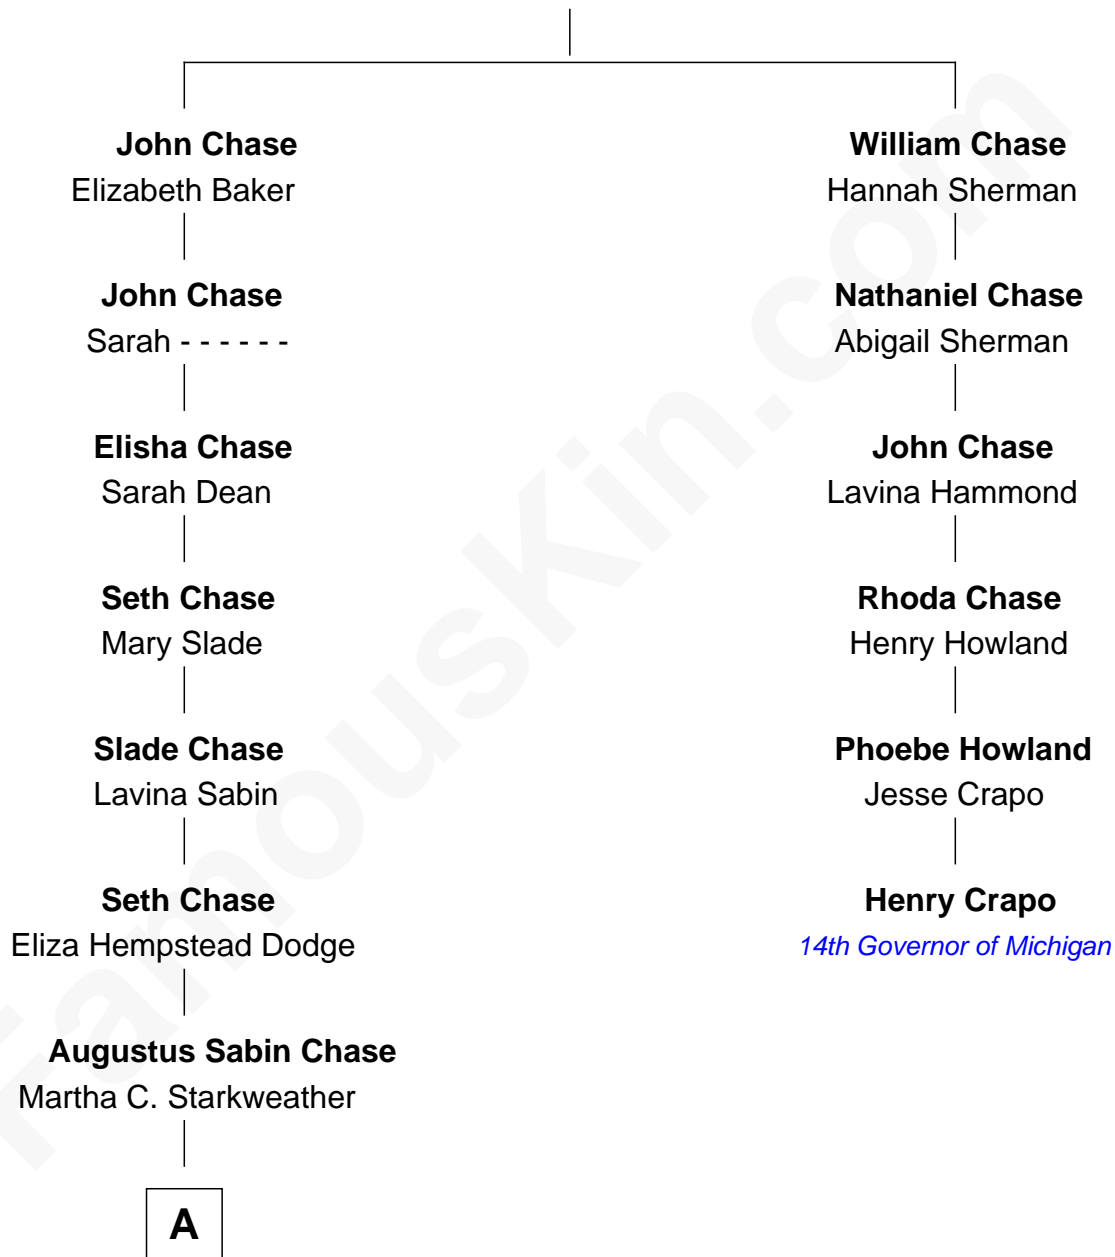

FamousKin.com Relationship Chart of

Lucia Chase

Co-Founder, American Ballet Theatre

5th cousin 3 times removed of

Henry Crapo

14th Governor of Michigan

William Chase

A

Irving Hall Chase
Elizabeth Hosmer Kellogg

Lucia Chase
Ballet Dancer

FamousKin.com