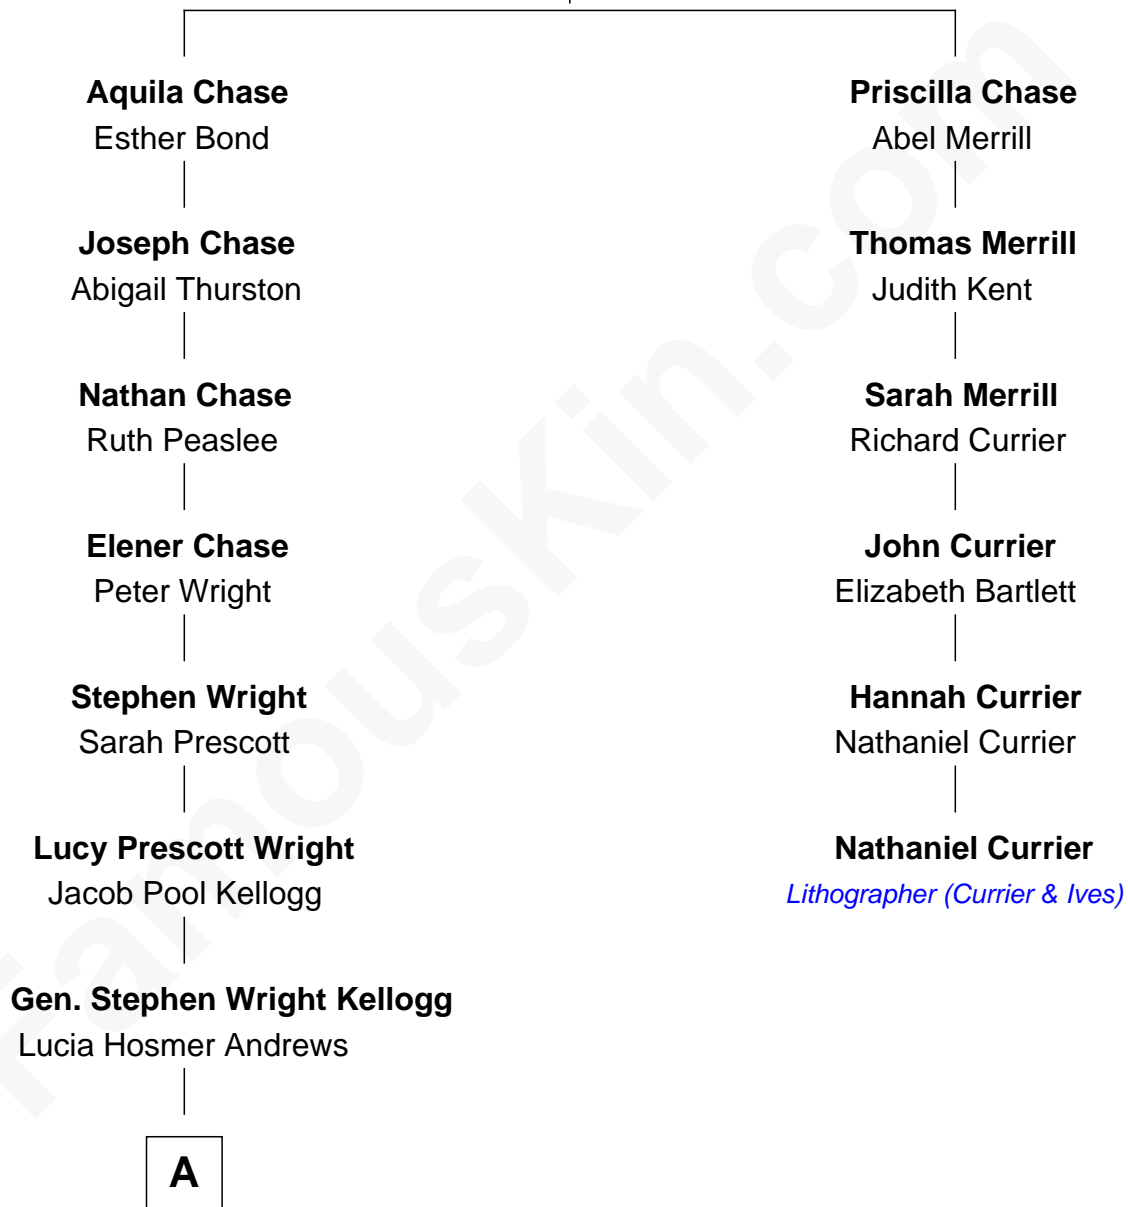

# FamousKin.com Relationship Chart of

**Lucia Chase**

*Co-Founder, American Ballet Theatre*

5th cousin 3 times removed of

**Nathaniel Currier**

*Lithographer (Currier & Ives)*

**Aquila Chase**  
Ann Wheeler

**A**

—  
**Elizabeth Hosmer Kellogg**

Irving Hall Chase

—  
**Lucia Chase**

*Ballet Dancer*

FamousKin.com