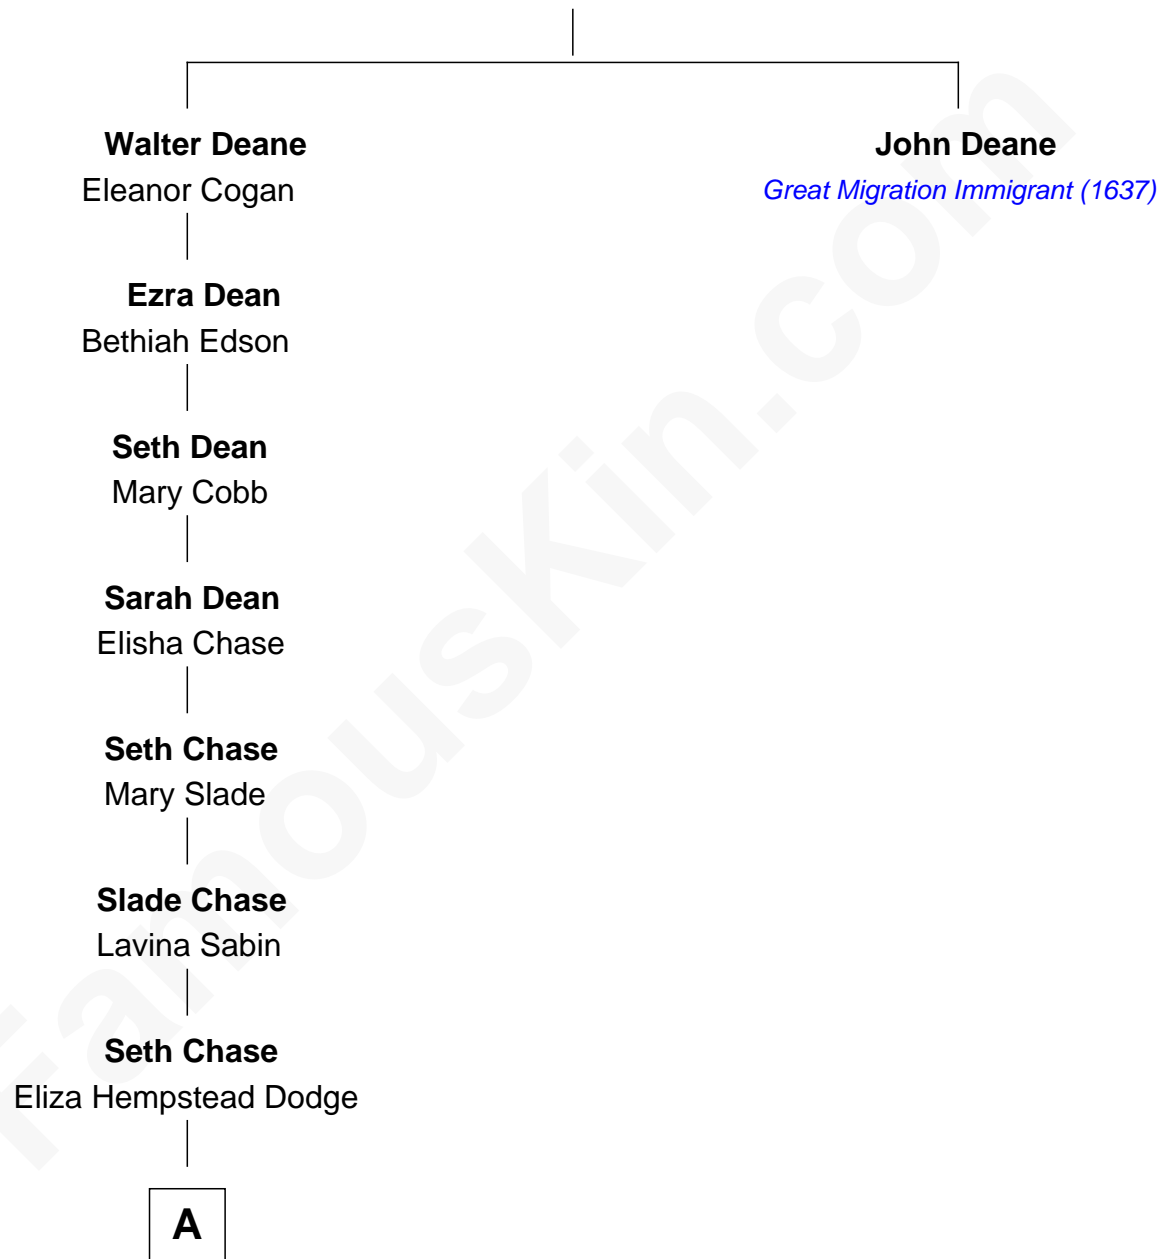

FamousKin.com Relationship Chart of

Lucia Chase

Co-Founder, American Ballet Theatre

7th great-grandniece of

John Deane

(c1600 - 1660) Great Migration Immigrant 1637

William Deane

A

Augustus Sabin Chase
Martha C. Starkweather

Irving Hall Chase
Elizabeth Hosmer Kellogg

Lucia Chase
Ballet Dancer

FamousKin.com