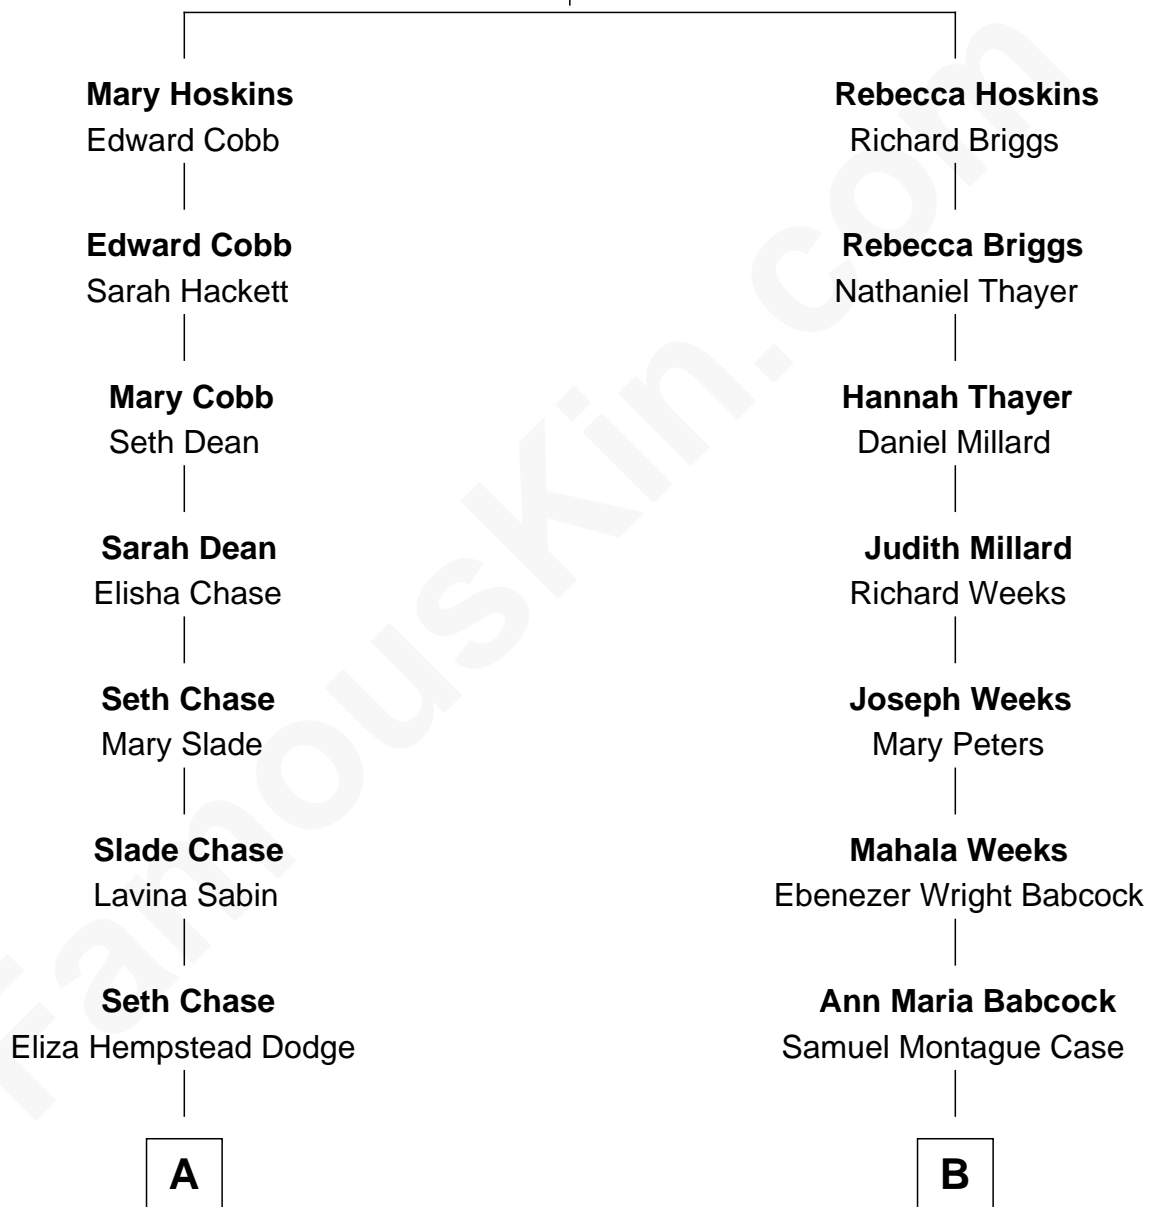

## Relationship Chart of

**Lucia Chase**

*Co-Founder, American Ballet Theatre*

9th cousin of

**Charlie Munger**

*Vice-Chairman of Berkshire Hathaway*

**William Hoskins**

Ann Hynes

**A**

**Augustus Sabin Chase**  
Martha C. Starkweather

**Irving Hall Chase**  
Elizabeth Hosmer Kellogg

**Lucia Chase**  
*Ballet Dancer*

**B**

**Carrie A. Case**  
Thomas Charles Munger

**Alfred Case Munger**  
Florence V. Russell