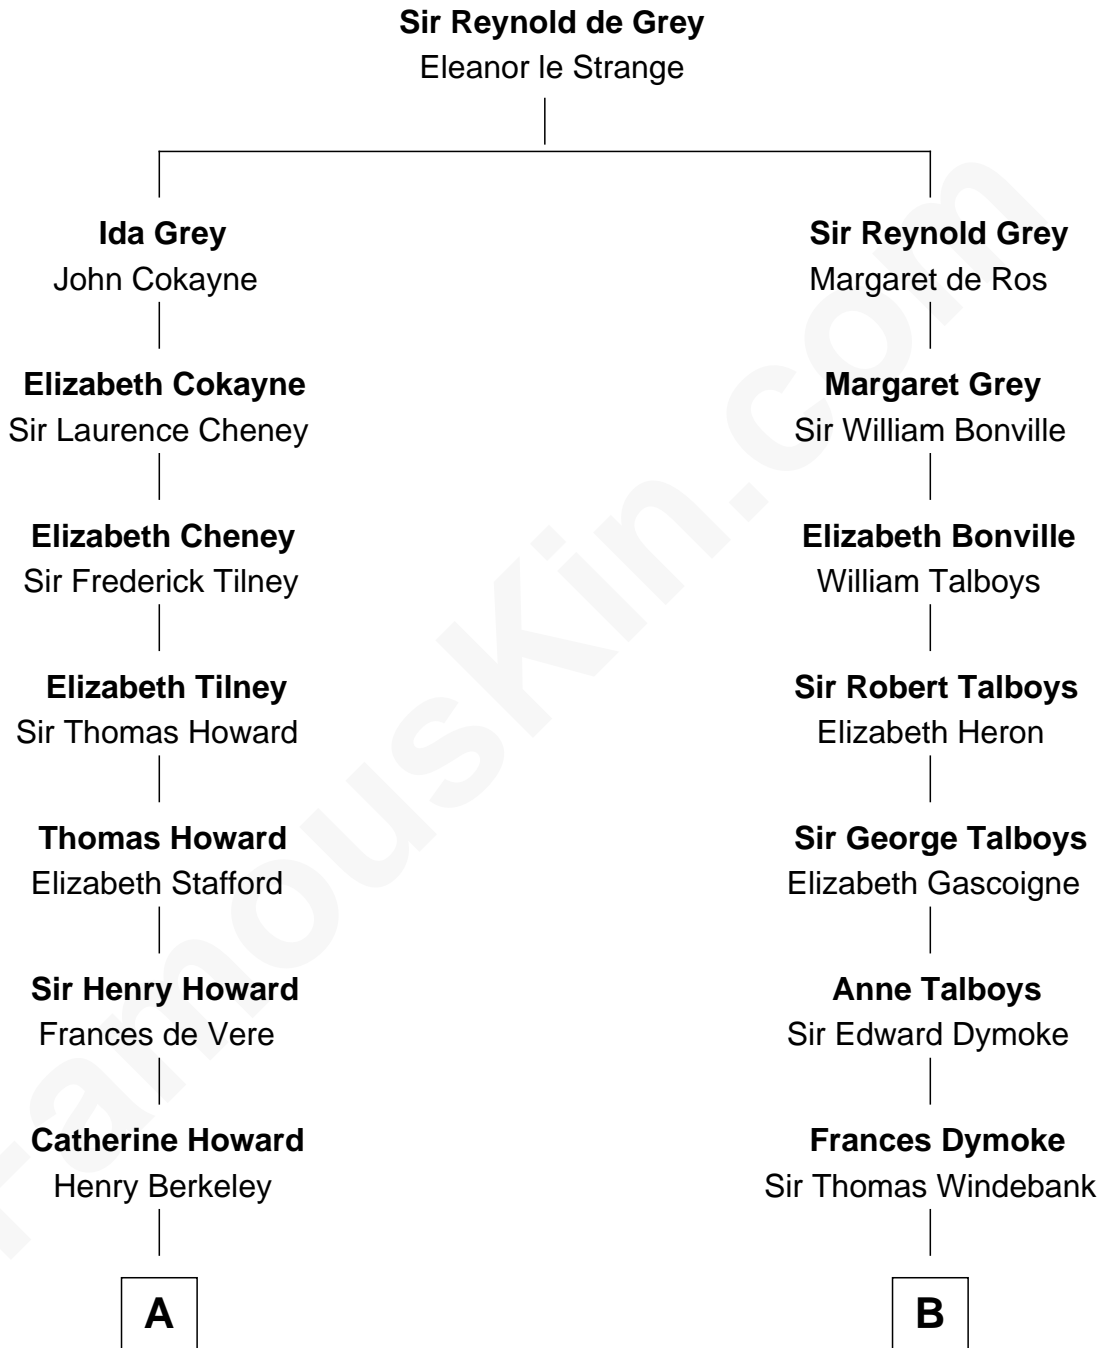

FamousKin.com

Relationship Chart of

Francis Scott Key

Author of "The Star Spangled Banner"

15th cousin 2 times removed of

General George S. Patton

U.S. Army - World War II

A

John Ross Key
Anne Phebe Penn Dagworthy Charlton

Francis Scott Key
Author of "The Star Spangled Banner"

B

Mildred Windebank
Robert Reade

Col. George Reade
Elizabeth Martiau

Thomas Reade
Lucy Gwynne

Mildred Reade
Philip Rootes