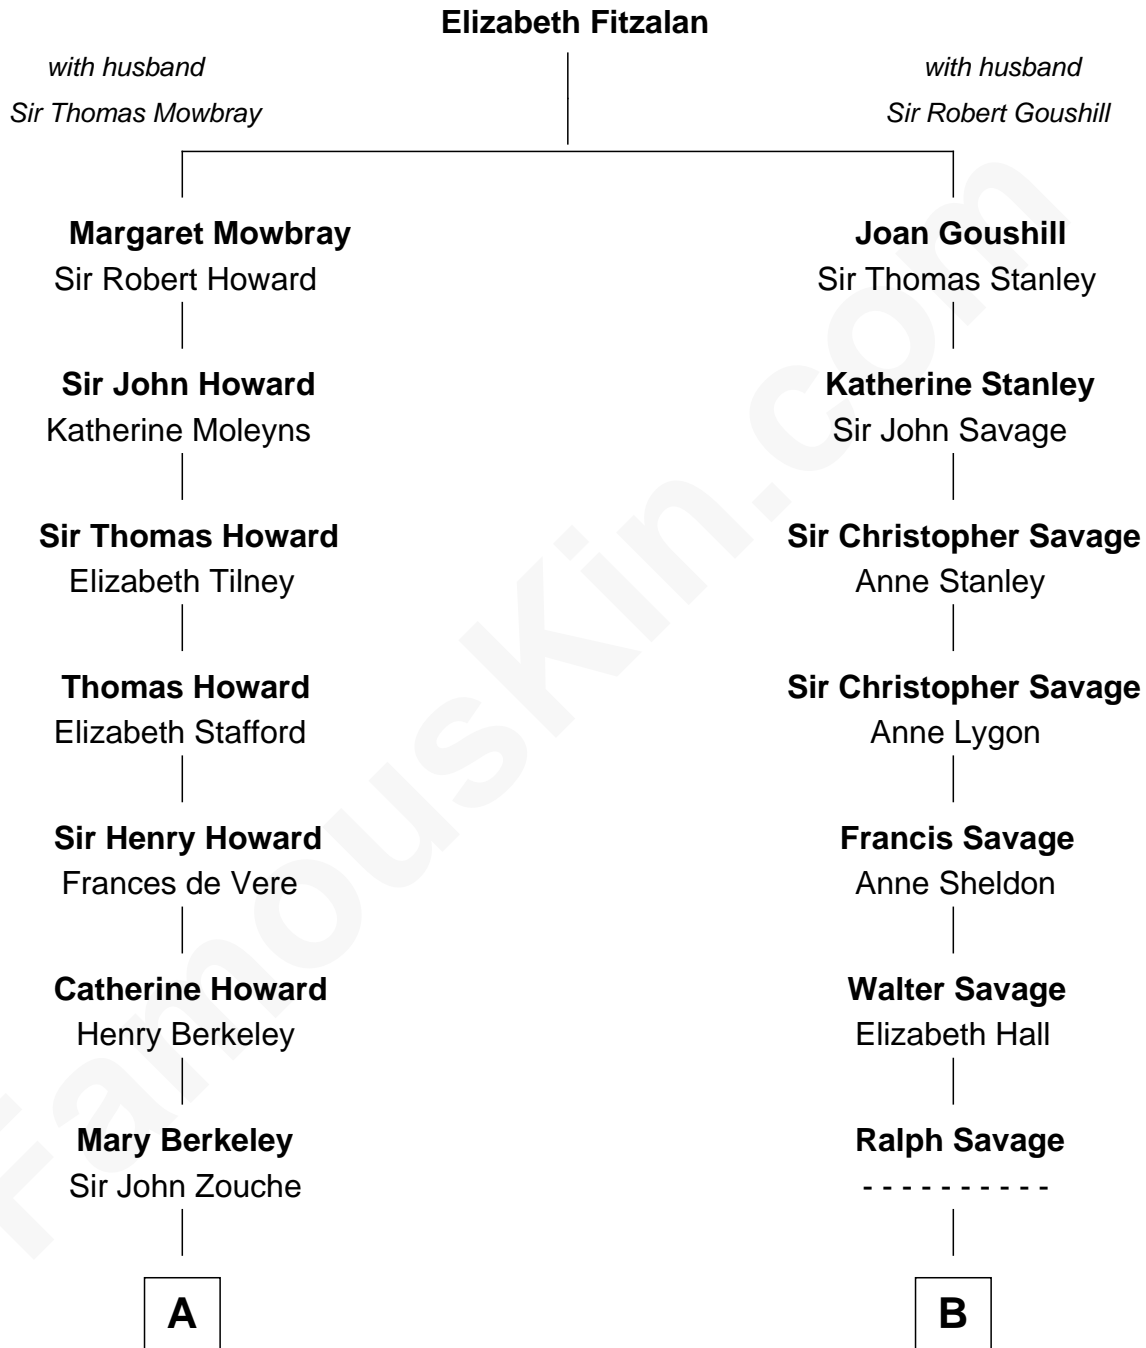

FamousKin.com

Relationship Chart of

Francis Scott Key

Author of "The Star Spangled Banner"

14th cousin 2 times removed of

General George S. Patton

U.S. Army - World War II

A