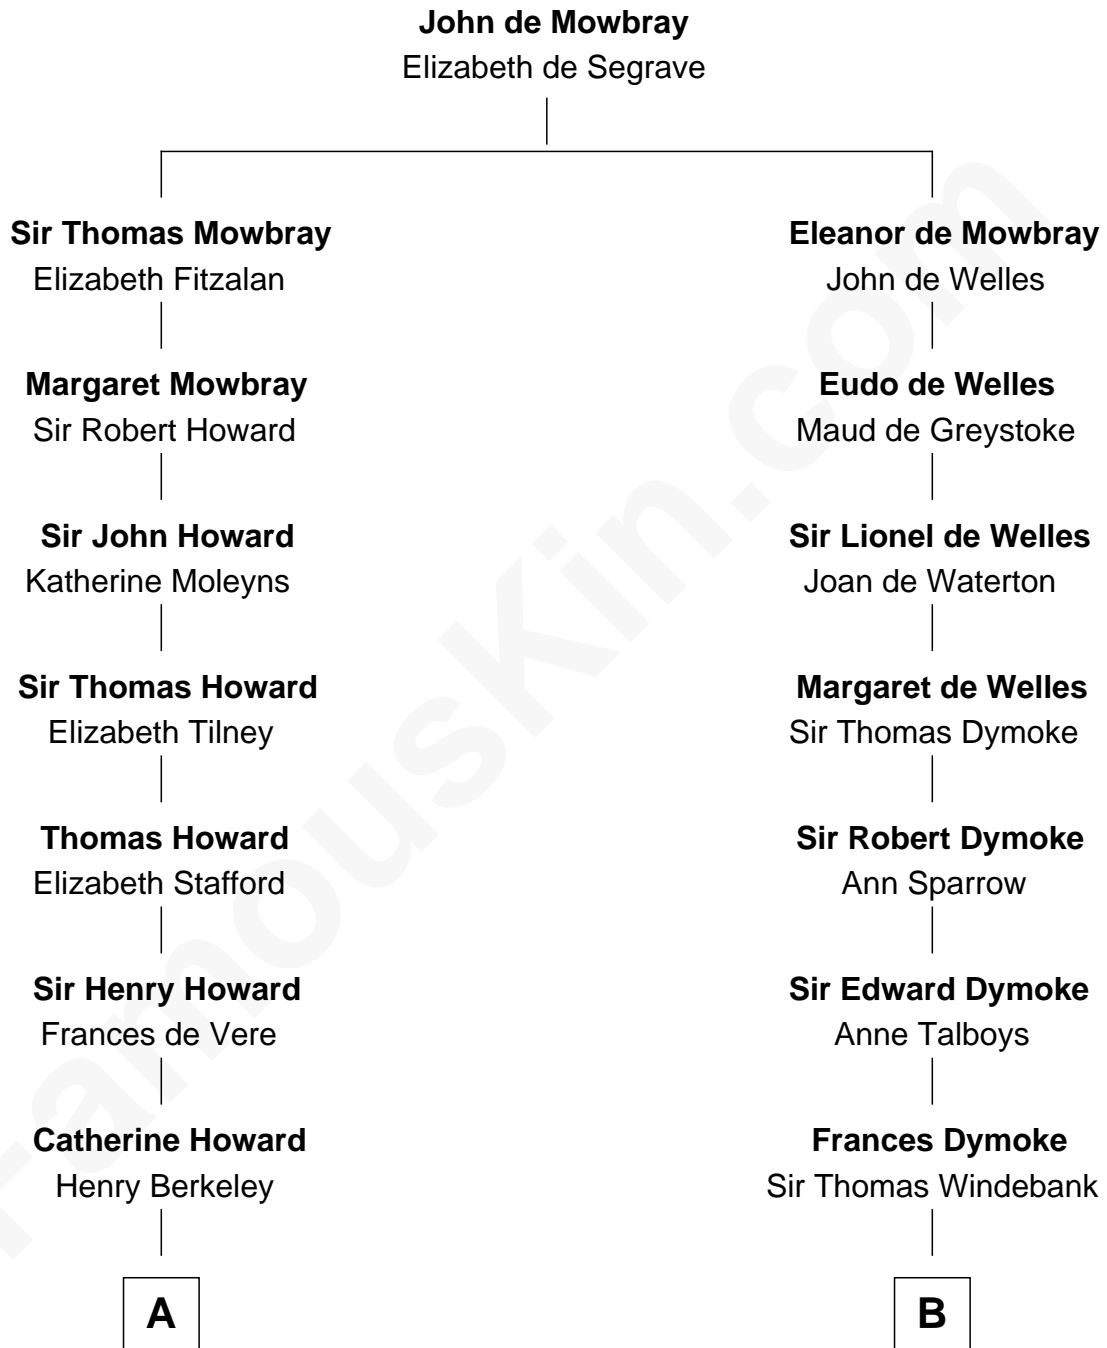

General George S. Patton

U.S. Army - World War II