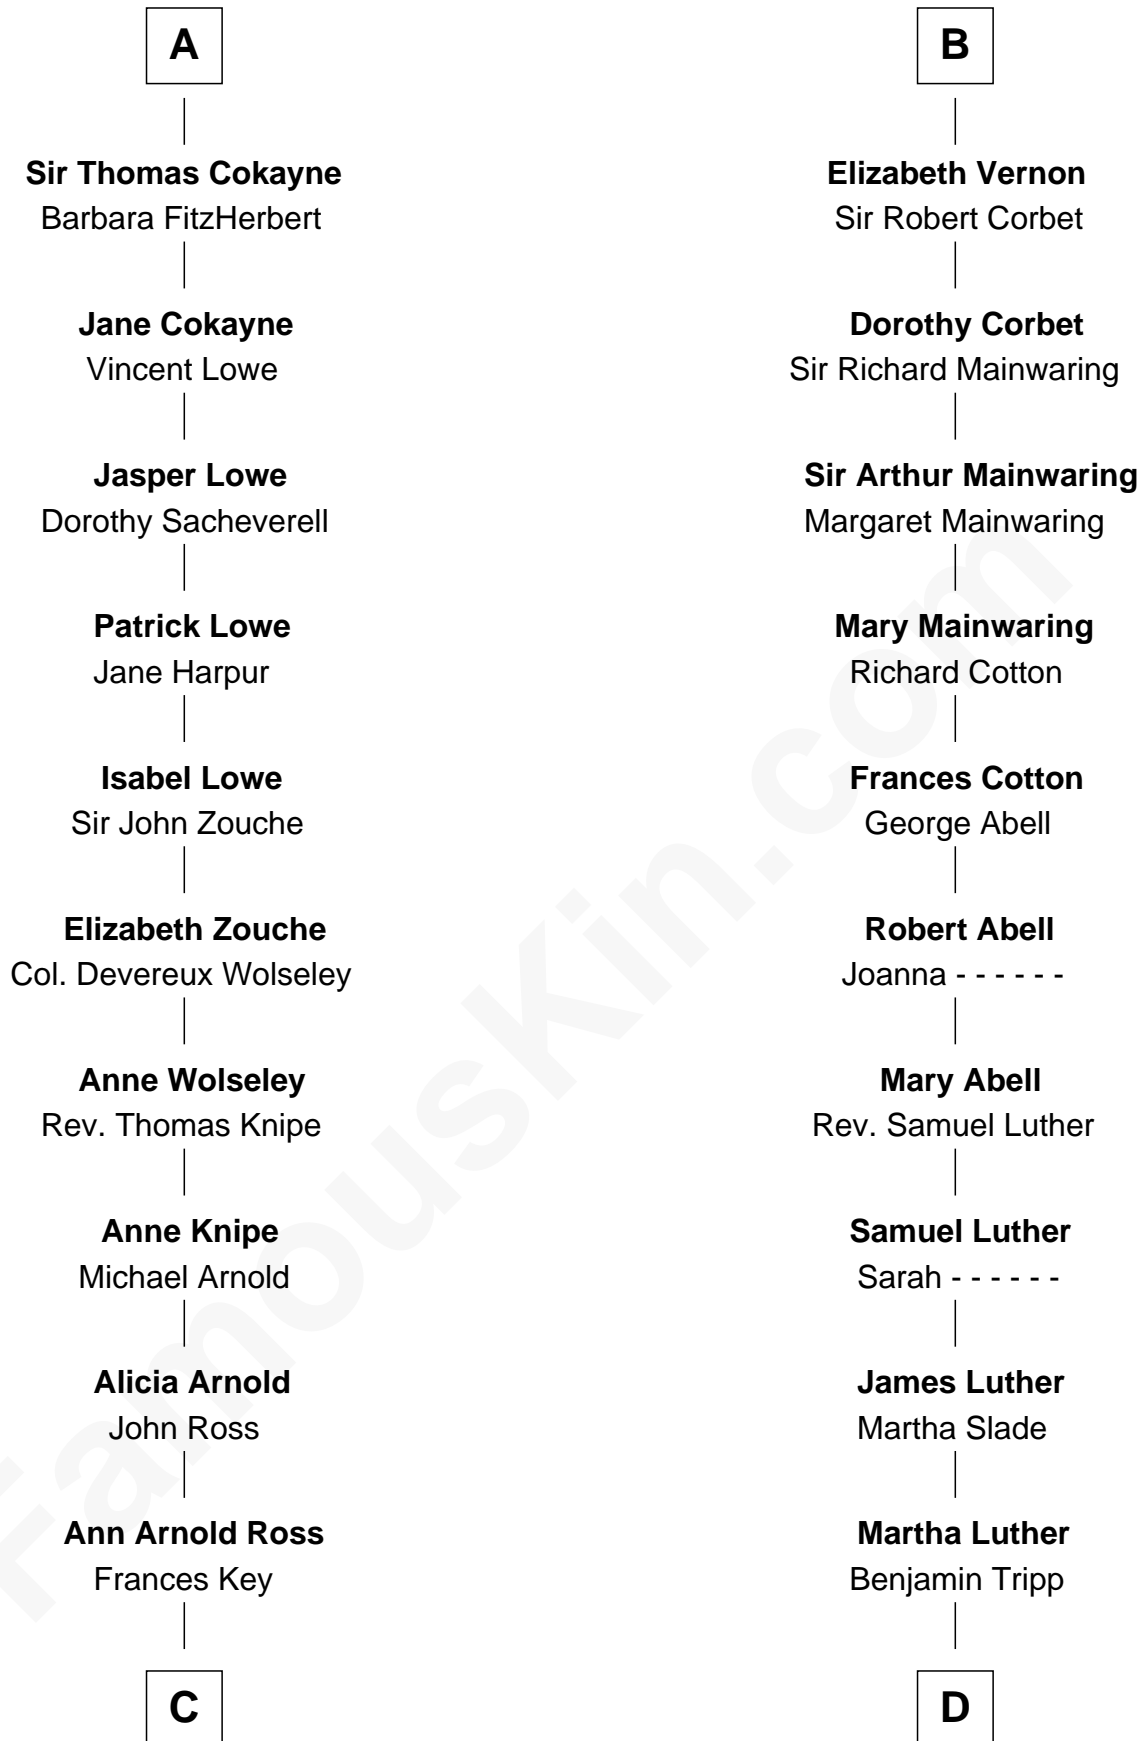

## Relationship Chart of

### Francis Scott Key

*Author of "The Star Spangled Banner"*

18th cousin 3 times removed of

**Lizzie Borden**

*Accused Murderess*

**Sir Robert de Ros**

Isabel de Aubeney

**C**

**John Ross Key**

Anne Phebe Penn Dagworthy Charlton

**Francis Scott Key**

*Author of "The Star Spangled Banner"*

**D**

**Susanna Tripp**

John Vinnicum

**Sarah L. Vinnicum**

Joseph Morse

**Anthony Morse**

Rhoda Morrison

**Sarah Anthony Morse**

Andrew Jackson Borden

**Lizzie Borden**

*Accused Murderess*