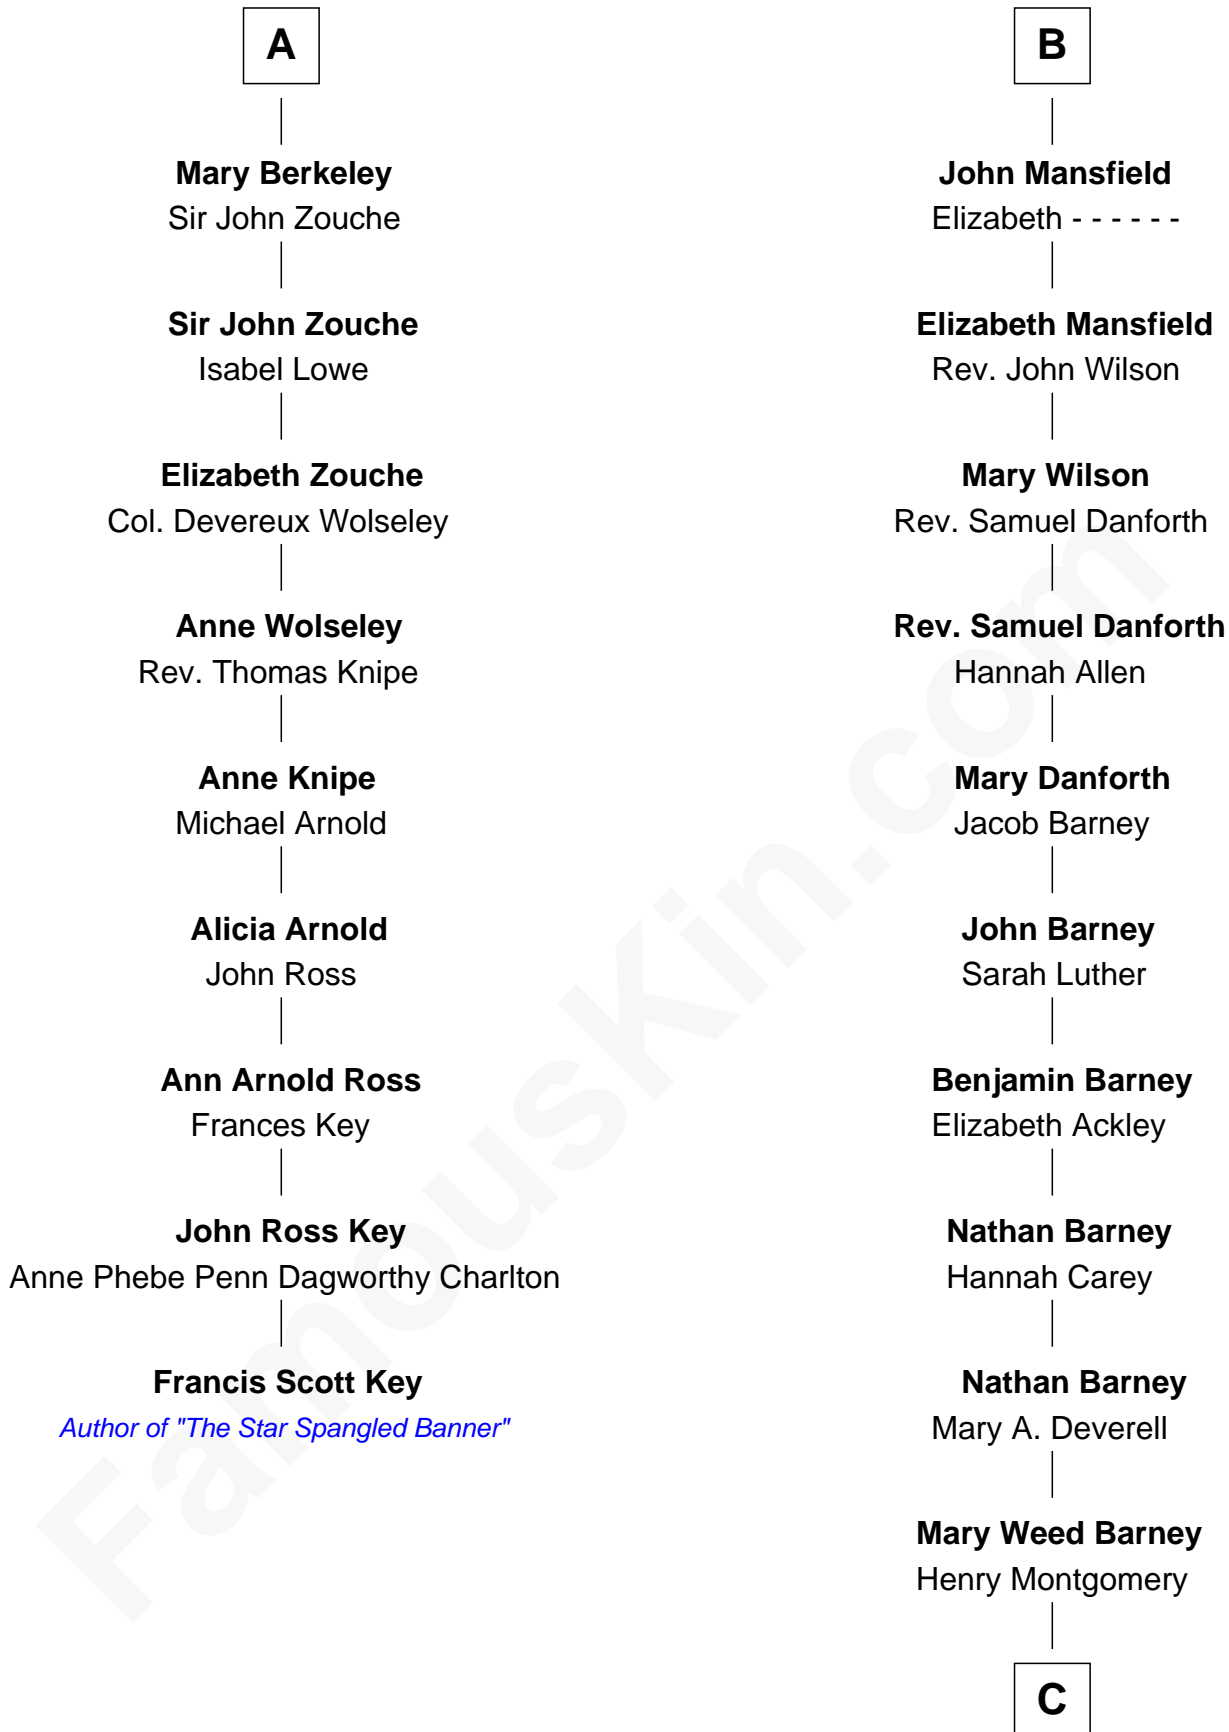

FamousKin.com

Relationship Chart of

Francis Scott Key

Author of "The Star Spangled Banner"

15th cousin 3 times removed of

Elizabeth Montgomery

TV Actress - "Bewitched"

C

Henry Montgomery
Elizabeth Bryan Allen

Elizabeth Montgomery
TV Actress - "Bewitched"

FamousKin.com