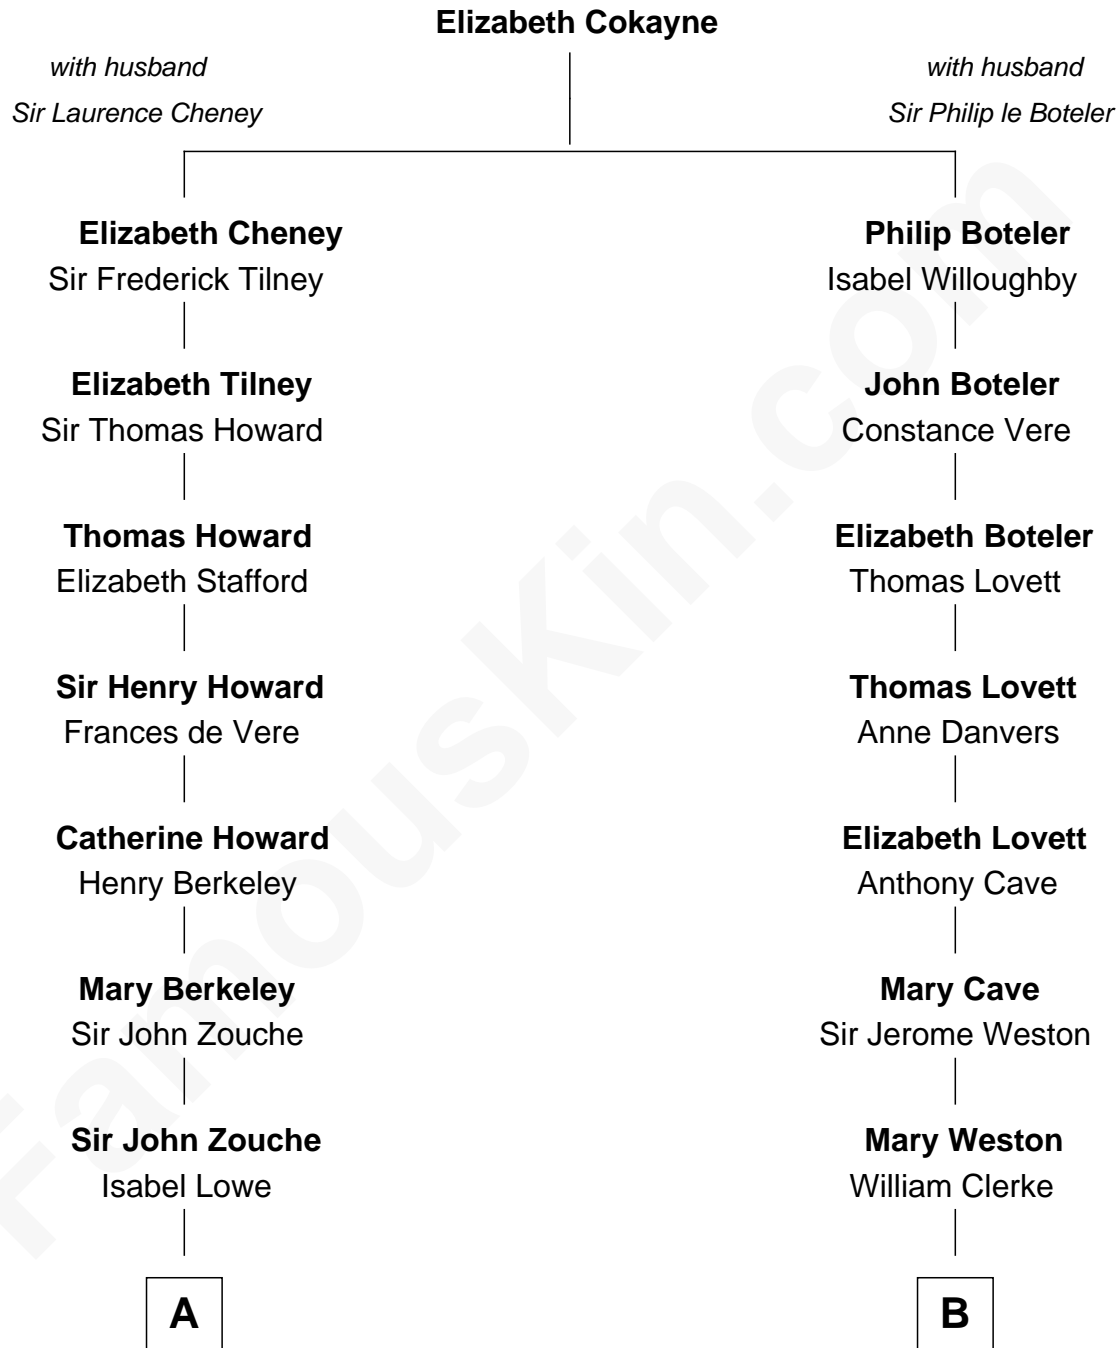

FamousKin.com

Relationship Chart of

Francis Scott Key

Author of "The Star Spangled Banner"

13th cousin 1 time removed of

Susan B. Anthony

Women's Rights Advocate