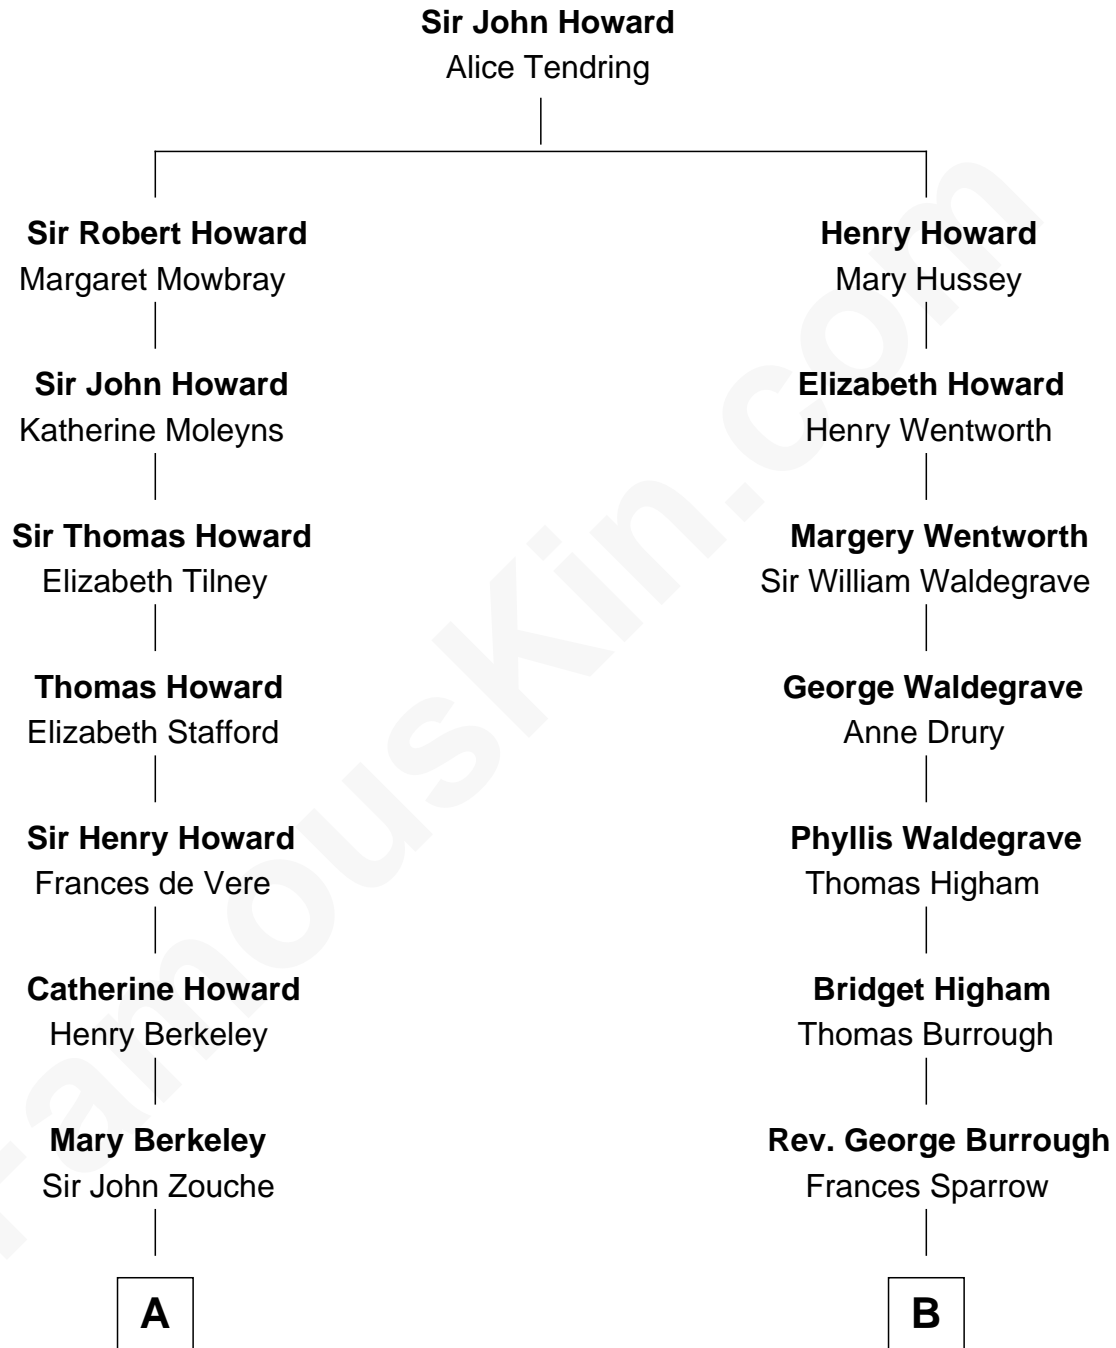

FamousKin.com

Relationship Chart of

Francis Scott Key

Author of "The Star Spangled Banner"

14th cousin 2 times removed of

Walt Disney

Co-Founder of The Walt Disney Company

A