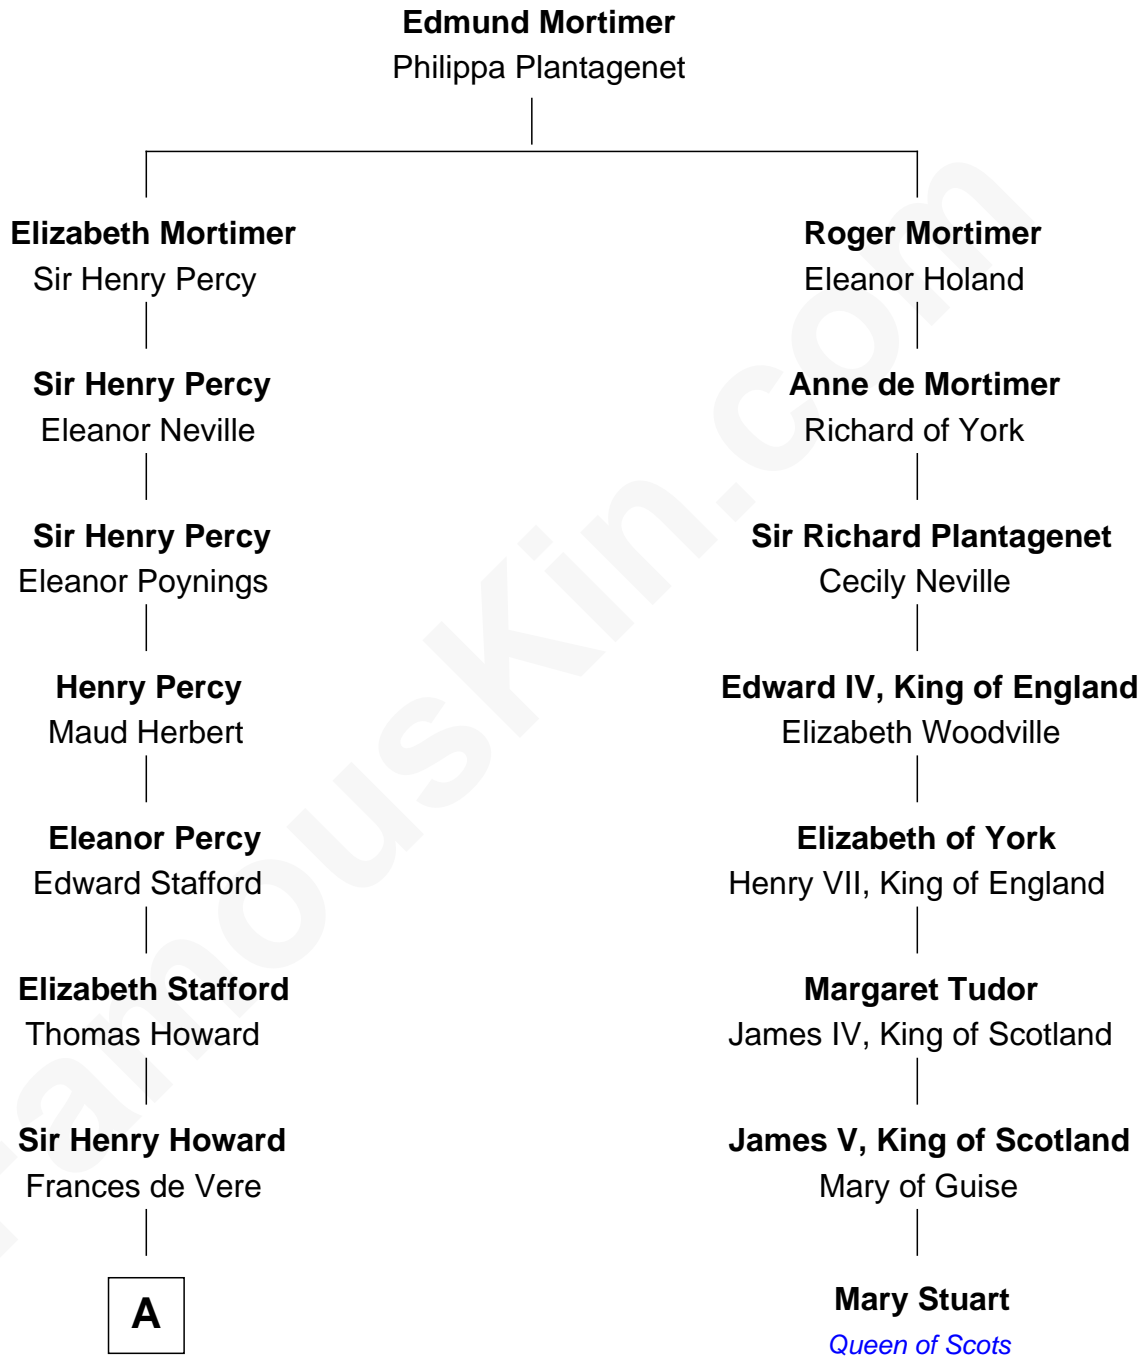

## Relationship Chart of

### Francis Scott Key

Author of "The Star Spangled Banner"

7th cousin 9 times removed of

**Mary Stuart**  
Queen of Scots

**A**

—  
**Catherine Howard**

Henry Berkeley

—  
**Mary Berkeley**