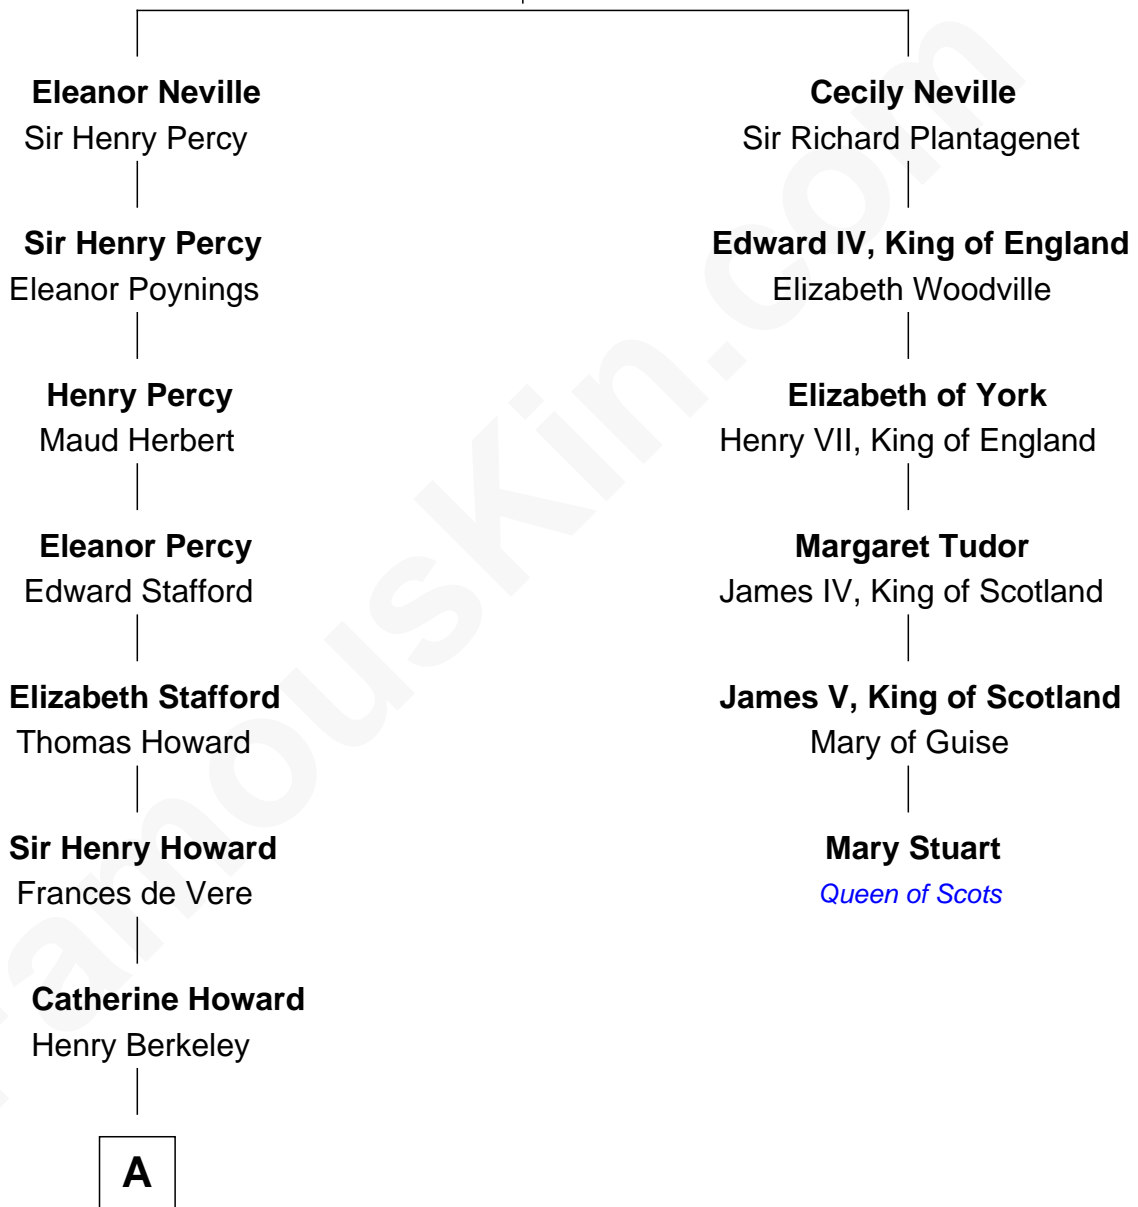

FamousKin.com

Relationship Chart of

Francis Scott Key

Author of "The Star Spangled Banner"

5th cousin 10 times removed of

Mary Stuart
Queen of Scots

Sir Ralph Neville
Joan Beaufort

A

—
Mary Berkeley
Sir John Zouche

—
Sir John Zouche
Isabel Lowe

—
Elizabeth Zouche
Col. Devereux Wolseley

—
Anne Wolseley
Rev. Thomas Knipe

—
Anne Knipe
Michael Arnold

—
Alicia Arnold
John Ross

—
Ann Arnold Ross
Frances Key

—
John Ross Key
Anne Phebe Penn Dagworthy Charlton

—
Francis Scott Key

Author of "The Star Spangled Banner"