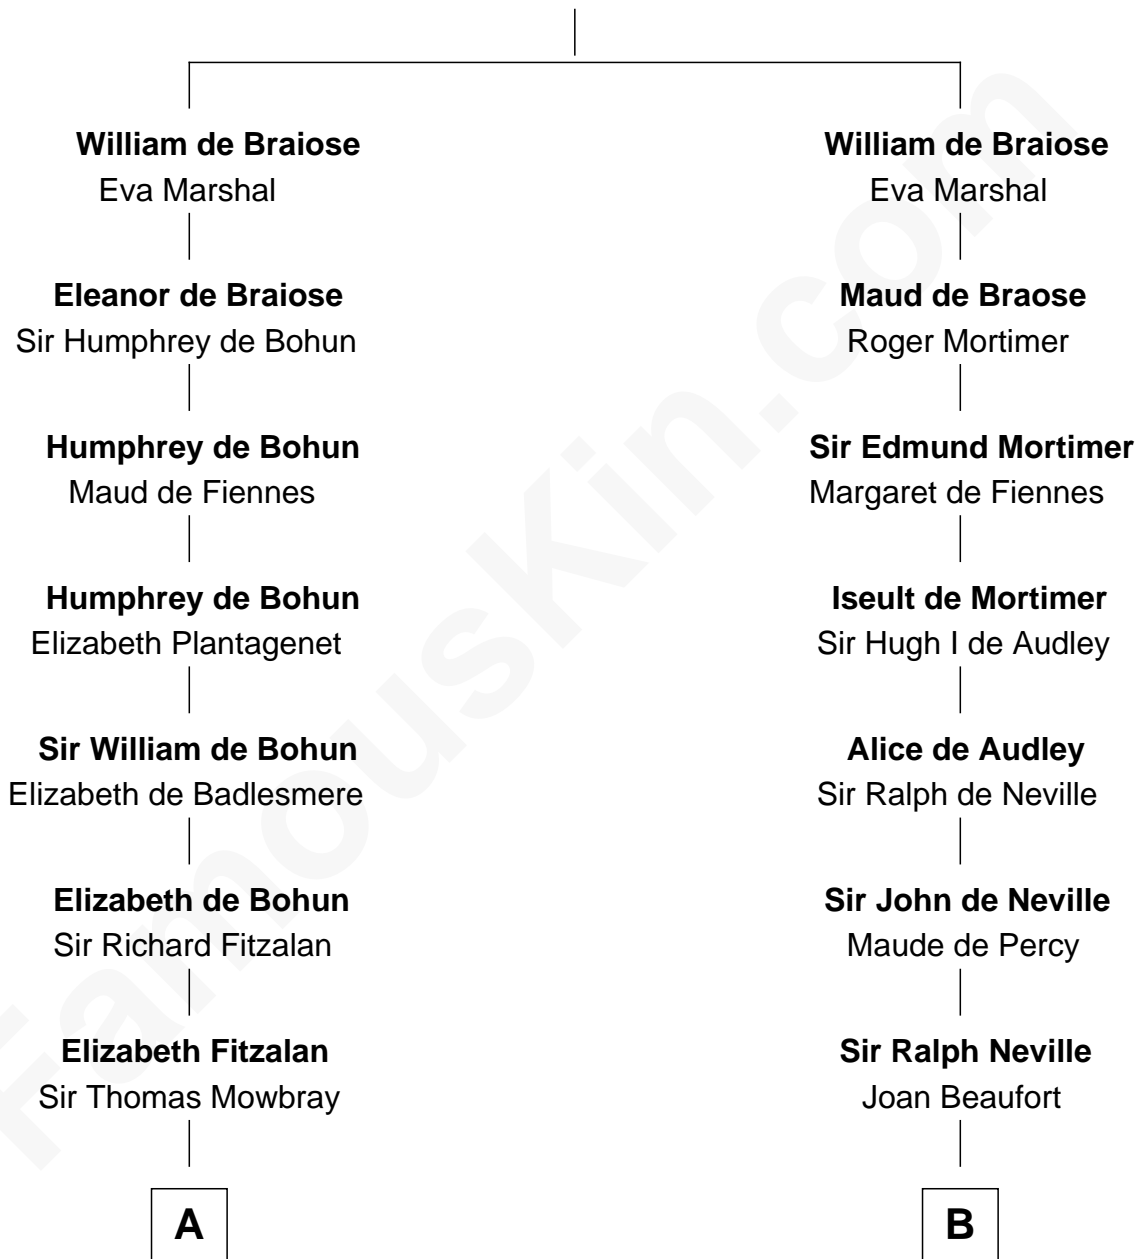

## Relationship Chart of

### Francis Scott Key

Author of "The Star Spangled Banner"

12th cousin 9 times removed of

**Mary Stuart**  
Queen of Scots

Reginald de Braiose

**C**

—  
**Anne Knipe**

Michael Arnold

—  
**Alicia Arnold**

John Ross

—  
**Ann Arnold Ross**

Frances Key

—  
**John Ross Key**

Anne Phebe Penn Dagworthy Charlton

—  
**Francis Scott Key**

*Author of "The Star Spangled Banner"*