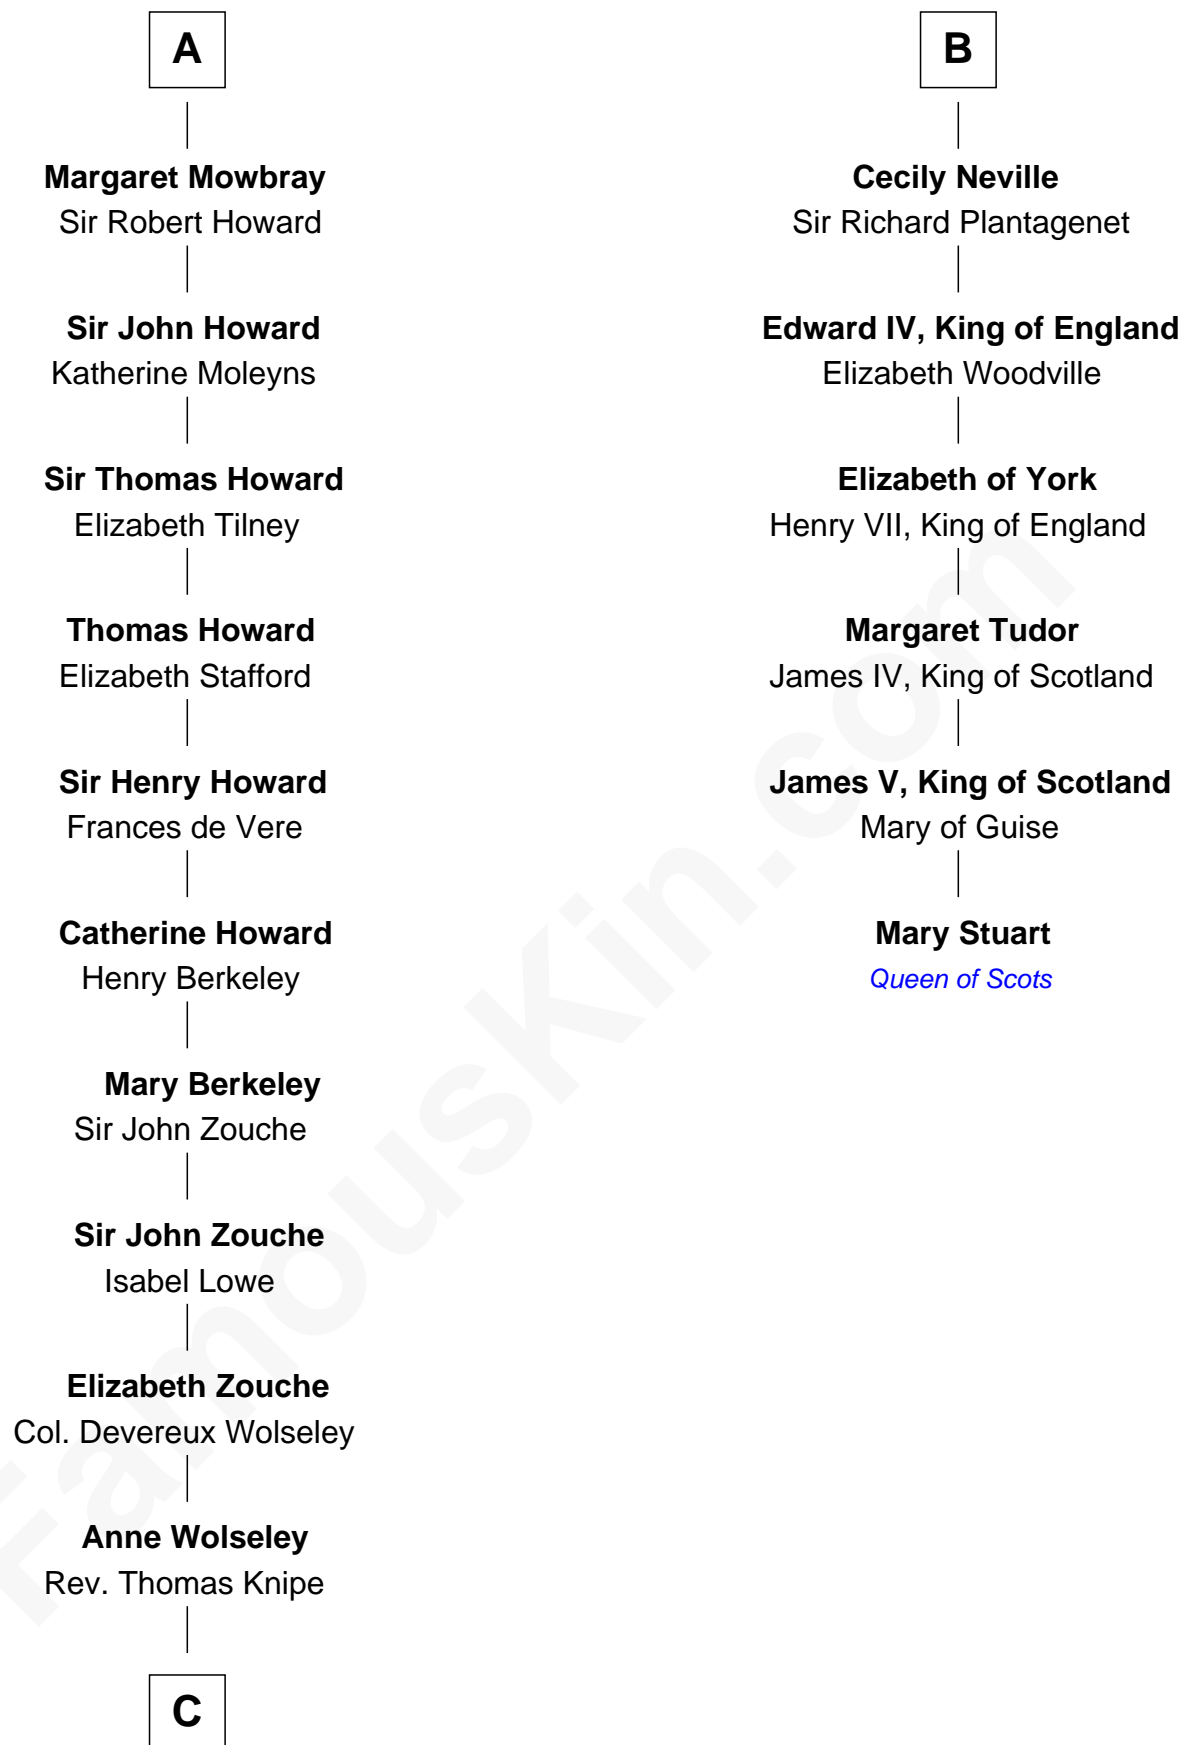

## Relationship Chart of

### Francis Scott Key

Author of "The Star Spangled Banner"

12th cousin 9 times removed of

**Mary Stuart**  
Queen of Scots

Reginald de Braiose

**C**

—  
**Anne Knipe**

Michael Arnold

—  
**Alicia Arnold**

John Ross

—  
**Ann Arnold Ross**

Frances Key

—  
**John Ross Key**

Anne Phebe Penn Dagworthy Charlton

—  
**Francis Scott Key**

*Author of "The Star Spangled Banner"*