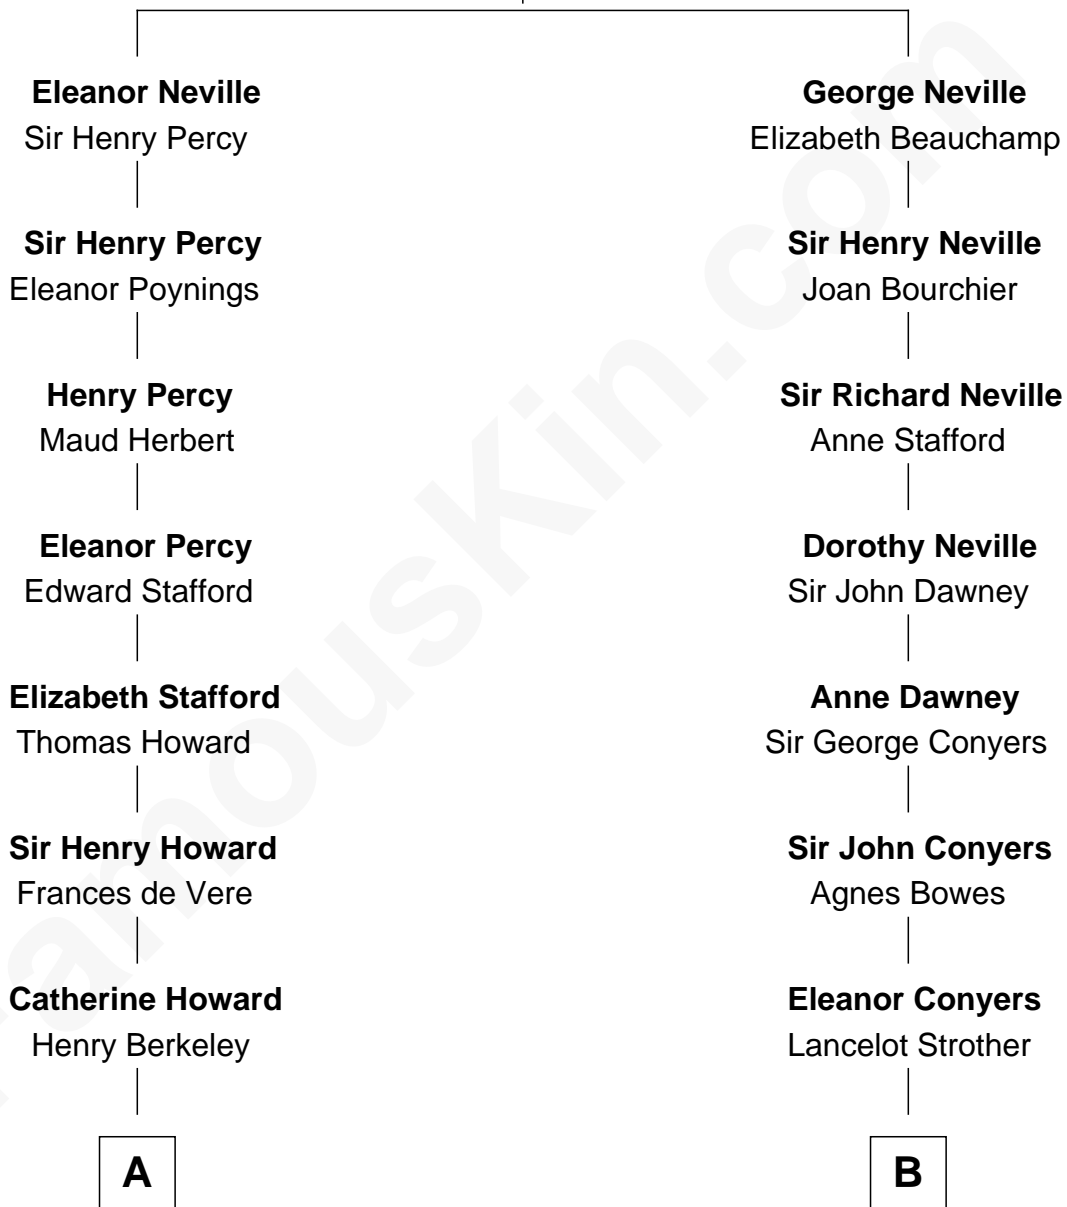

FamousKin.com

Relationship Chart of

Francis Scott Key

Author of "The Star Spangled Banner"

15th cousin 2 times removed of

Jimmy Carter
39th U.S. President

Sir Ralph Neville
Joan Beaufort

A

Mary Berkeley
Sir John Zouche

Sir John Zouche
Isabel Lowe

Elizabeth Zouche
Col. Devereux Wolseley

Anne Wolseley
Rev. Thomas Knipe

Anne Knipe
Michael Arnold

Alicia Arnold
John Ross

Ann Arnold Ross
Frances Key

John Ross Key
Anne Phebe Penn Dagworthy Charlton

Francis Scott Key
Author of "The Star Spangled Banner"

B

William Strother
Elizabeth - - - - -

William Strother
Dorothy - - - - -

Robert Strother
Elizabeth Berry