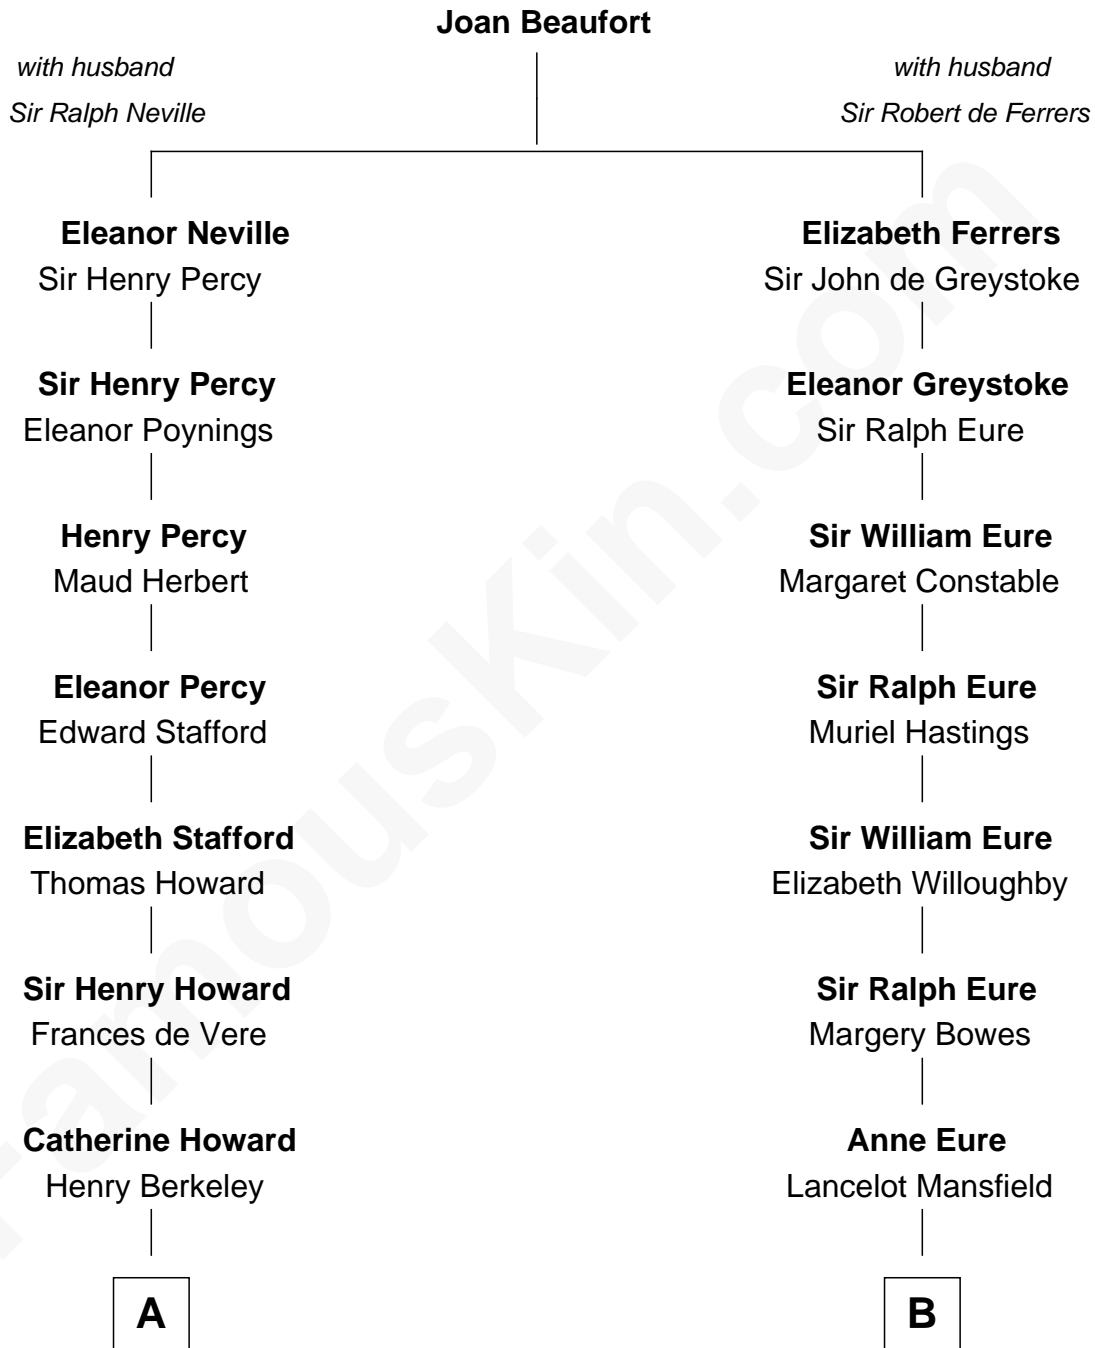

FamousKin.com

Relationship Chart of

Francis Scott Key

Author of "The Star Spangled Banner"

15th cousin 1 time removed of

William Howard Taft

27th U.S. President

A

Mary Berkeley
Sir John Zouche

Sir John Zouche
Isabel Lowe

Elizabeth Zouche
Col. Devereux Wolseley

Anne Wolseley
Rev. Thomas Knipe

Anne Knipe
Michael Arnold

Alicia Arnold
John Ross

Ann Arnold Ross
Frances Key