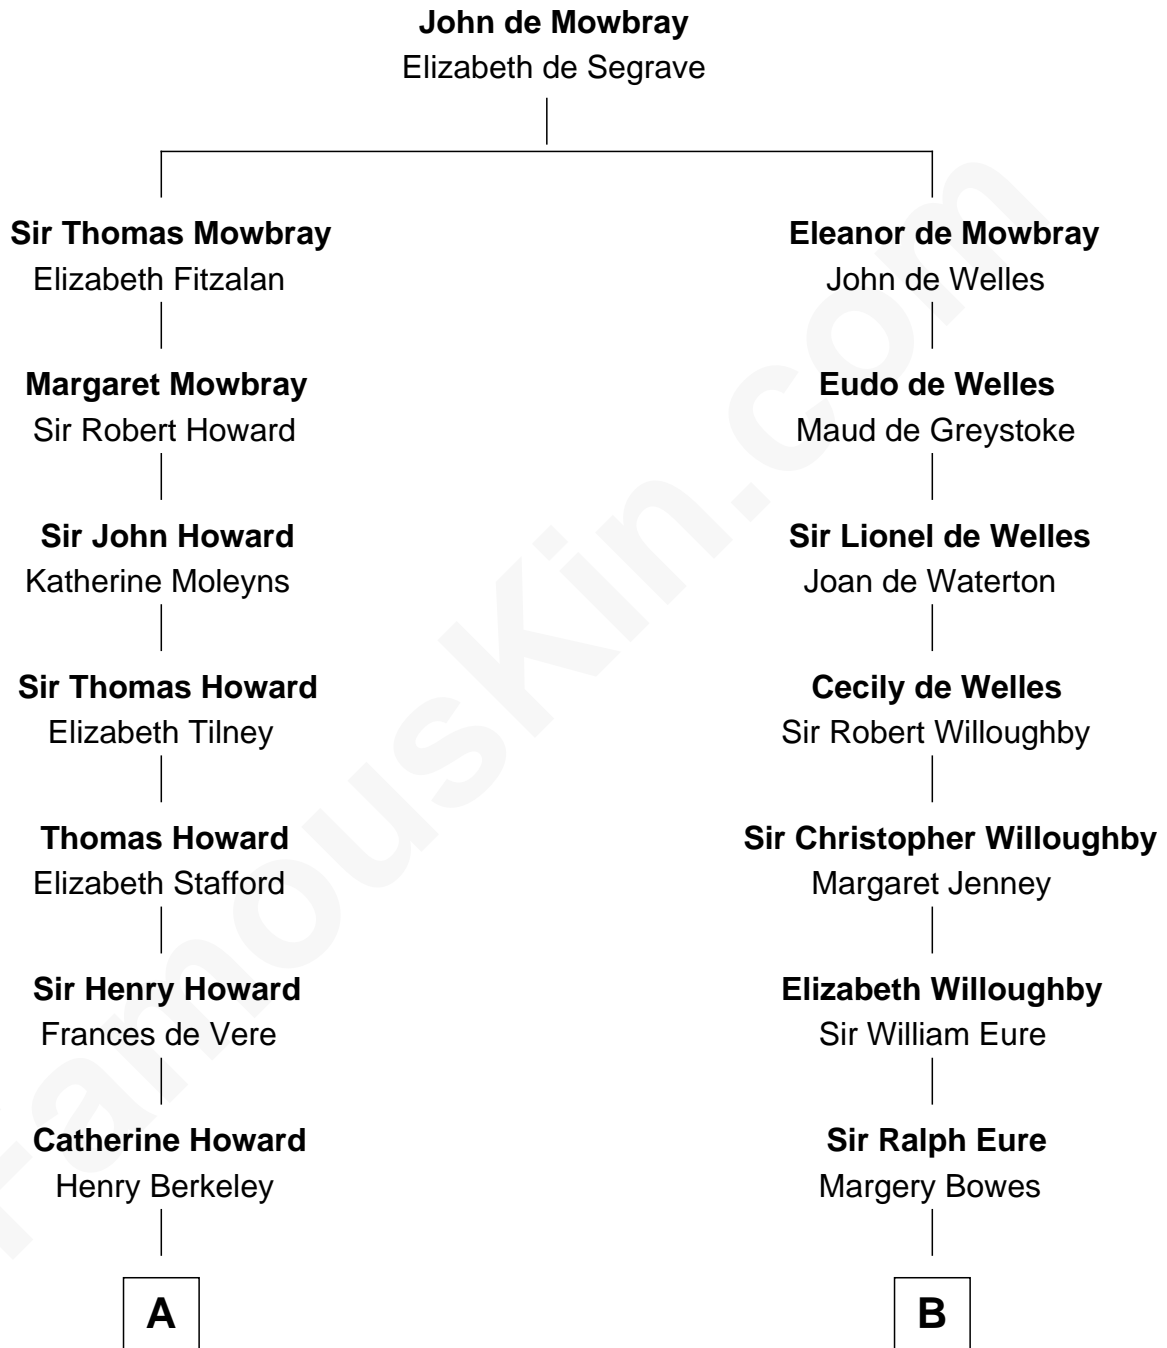

FamousKin.com

Relationship Chart of

Francis Scott Key

Author of "The Star Spangled Banner"

15th cousin 2 times removed of

William Howard Taft

27th U.S. President

A

Mary Berkeley
Sir John Zouche

Sir John Zouche
Isabel Lowe

Elizabeth Zouche
Col. Devereux Wolseley

Anne Wolseley
Rev. Thomas Knipe

Anne Knipe
Michael Arnold

Alicia Arnold
John Ross

Ann Arnold Ross
Frances Key