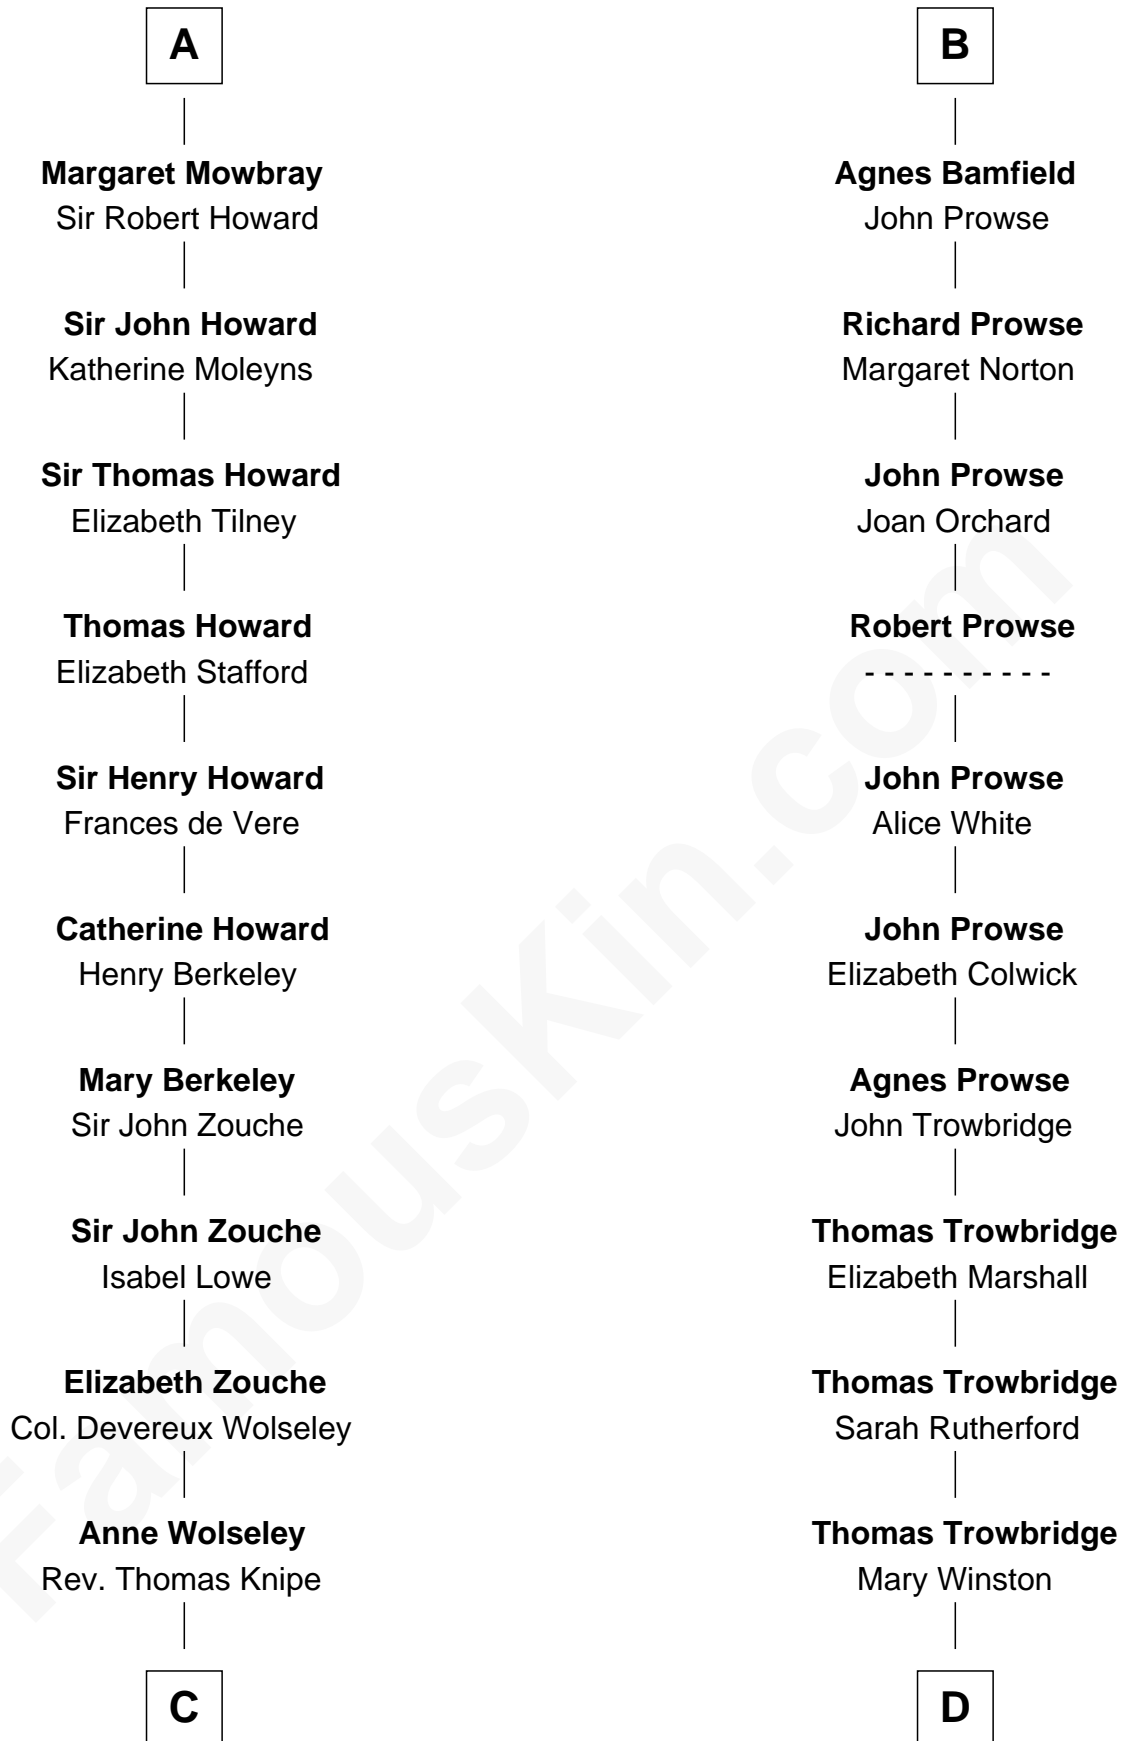

### Francis Scott Key

Author of "The Star Spangled Banner"

21st cousin of

### Rutherford B. Hayes

19th U.S. President

**Sir Geoffrey FitzPiers**

Aveline de Clare

**C**

**Anne Knipe**  
Michael Arnold

**Alicia Arnold**  
John Ross

**Ann Arnold Ross**  
Frances Key

**John Ross Key**  
Anne Phebe Penn Dagworthy Charlton

**Francis Scott Key**  
*Author of "The Star Spangled Banner"*

**D**

**Sarah Trowbridge**  
John Russell

**Rebecca Russell**  
Ezekiel Hayes

**Rutherford Hayes**  
Chloe Smith

**Rutherford Hayes**  
Sophia Birchard

**Rutherford B. Hayes**  
*19th U.S. President*