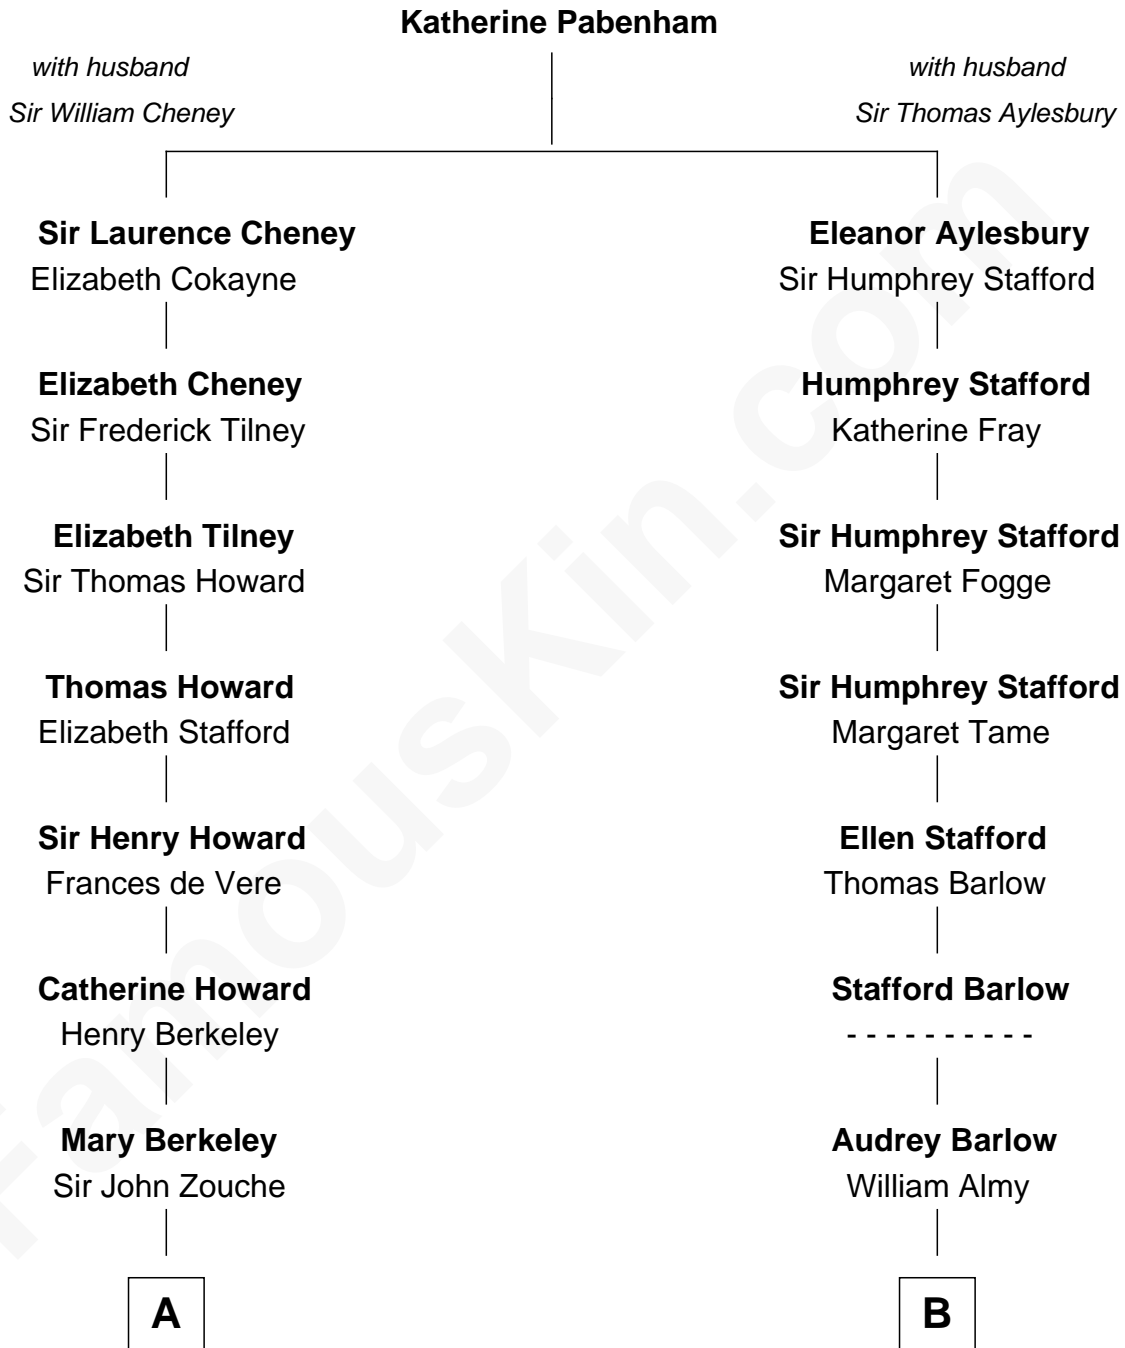

## Relationship Chart of

### Francis Scott Key

Author of "The Star Spangled Banner"

14th cousin 3 times removed of

**Mitt Romney**

70th Governor of Massachusetts

**A**

**Sir John Zouche**

Isabel Lowe