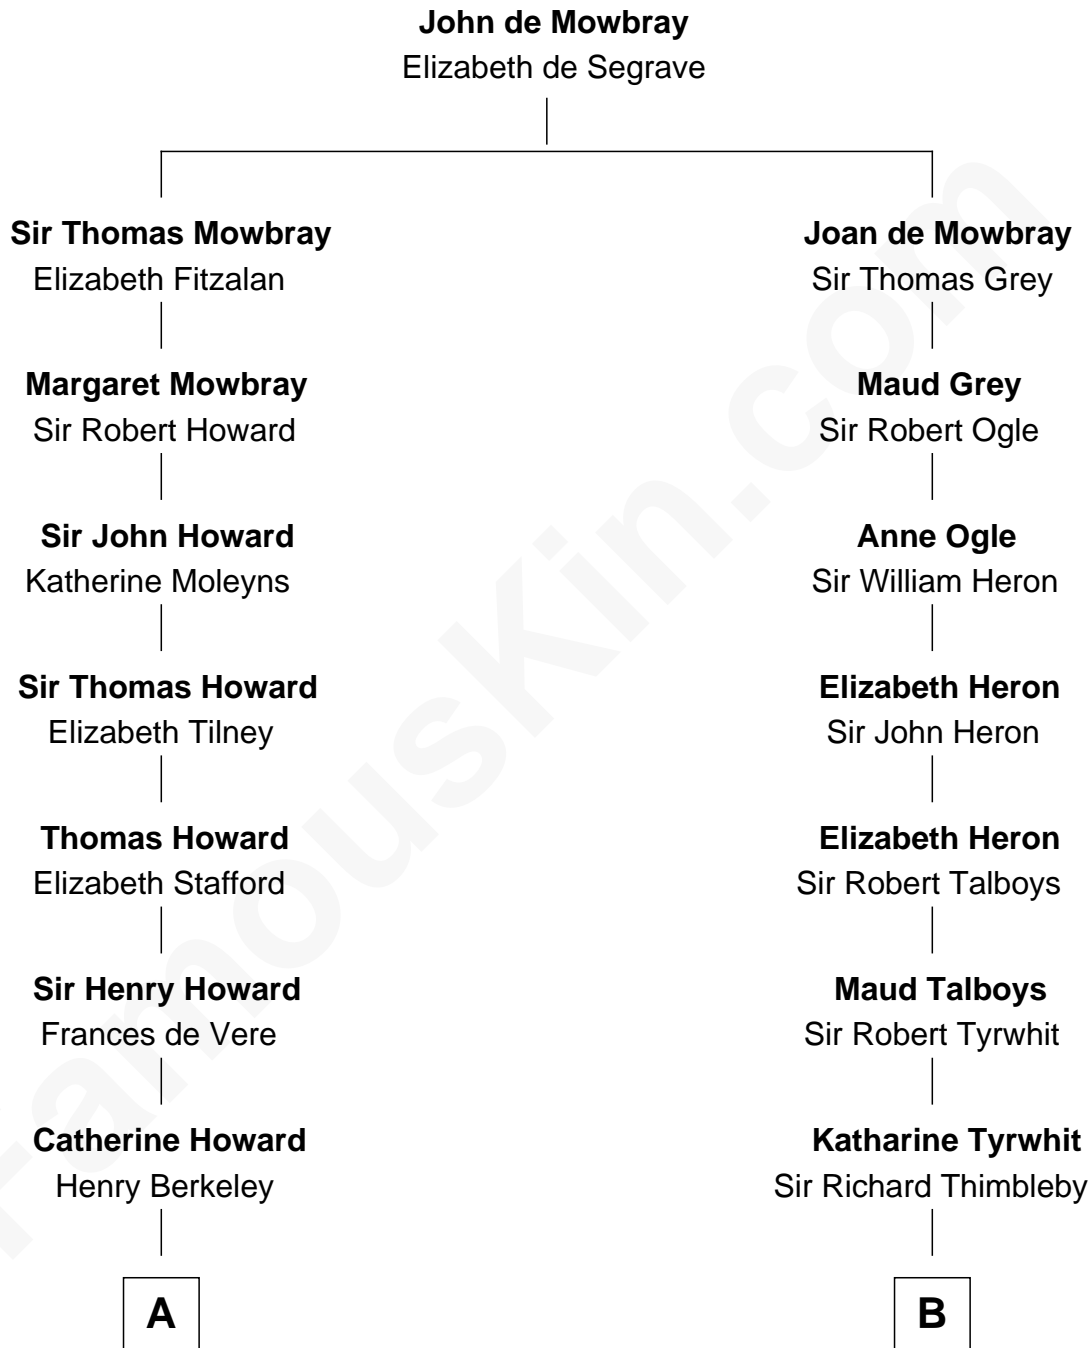

FamousKin.com

Relationship Chart of

Francis Scott Key

Author of "The Star Spangled Banner"

15th cousin 4 times removed of

Mitt Romney

70th Governor of Massachusetts

A