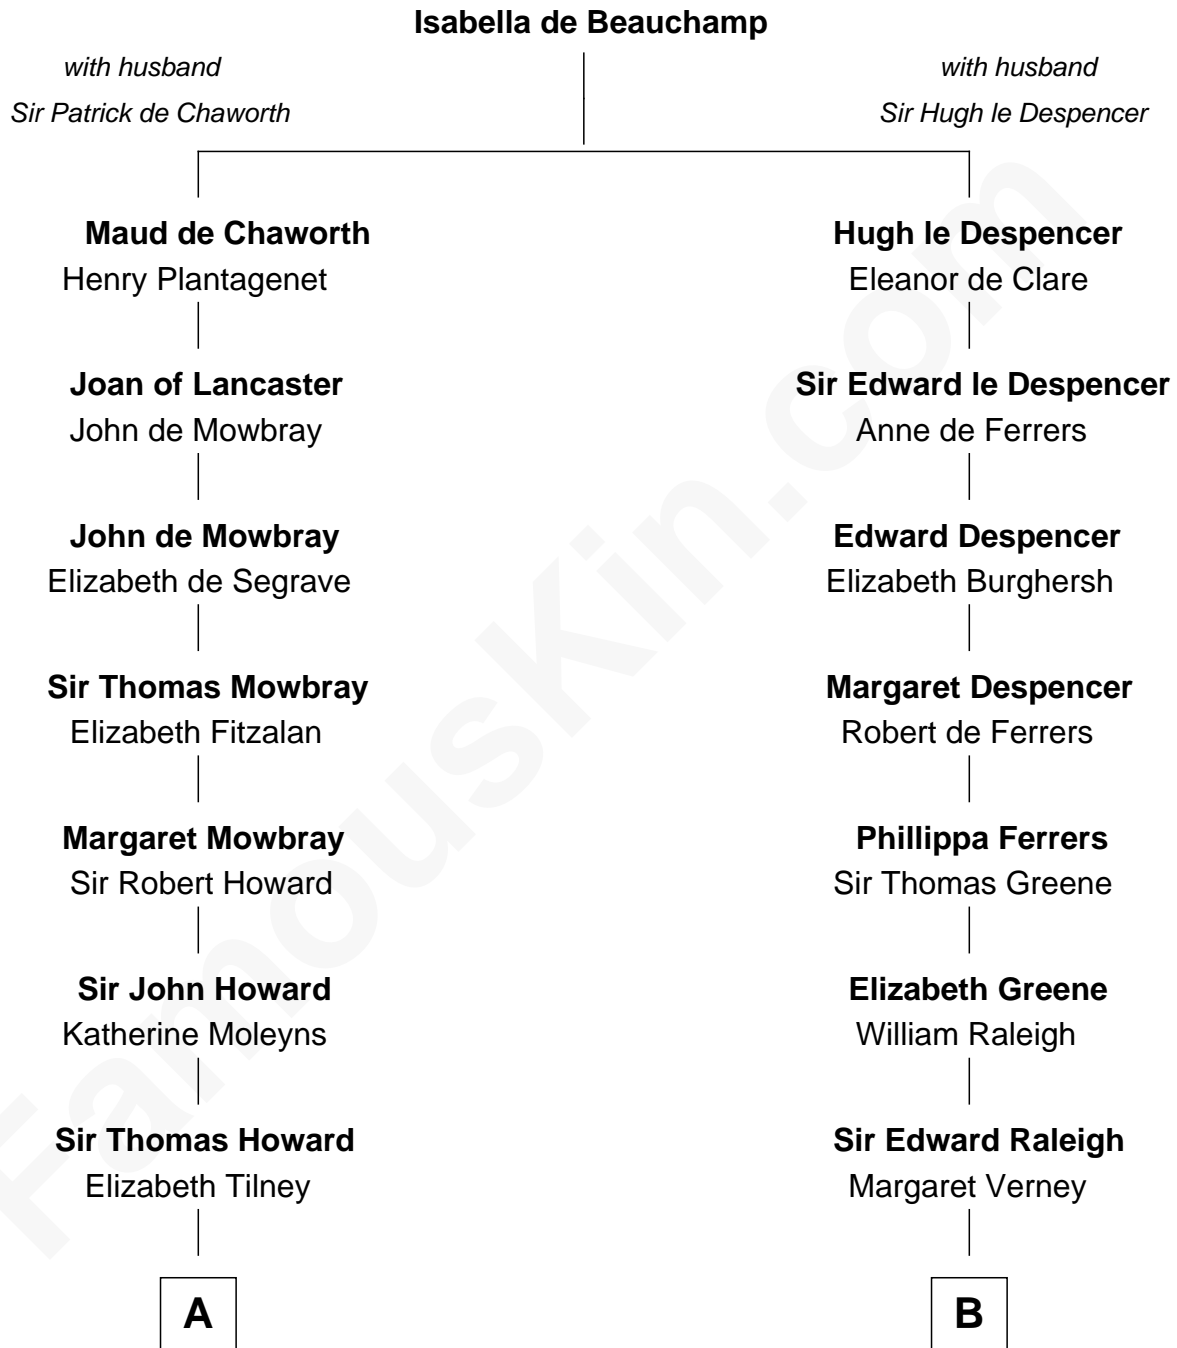

FamousKin.com

Relationship Chart of

Francis Scott Key

Author of "The Star Spangled Banner"

18th cousin 3 times removed of

George Romney

43rd Governor of Michigan

C

John Ross Key

Anne Phebe Penn Dagworthy Charlton

Francis Scott Key

Author of "The Star Spangled Banner"

D

Charity Dickinson

Jared Pratt

Parley Parker Pratt

Mary Woods

Helaman Pratt

Anna Johanna Dorothy Wilcken

Anna Amelia Pratt

Gaskell Samuel Romney

George Romney

43rd Governor of Michigan

FamousKin.com