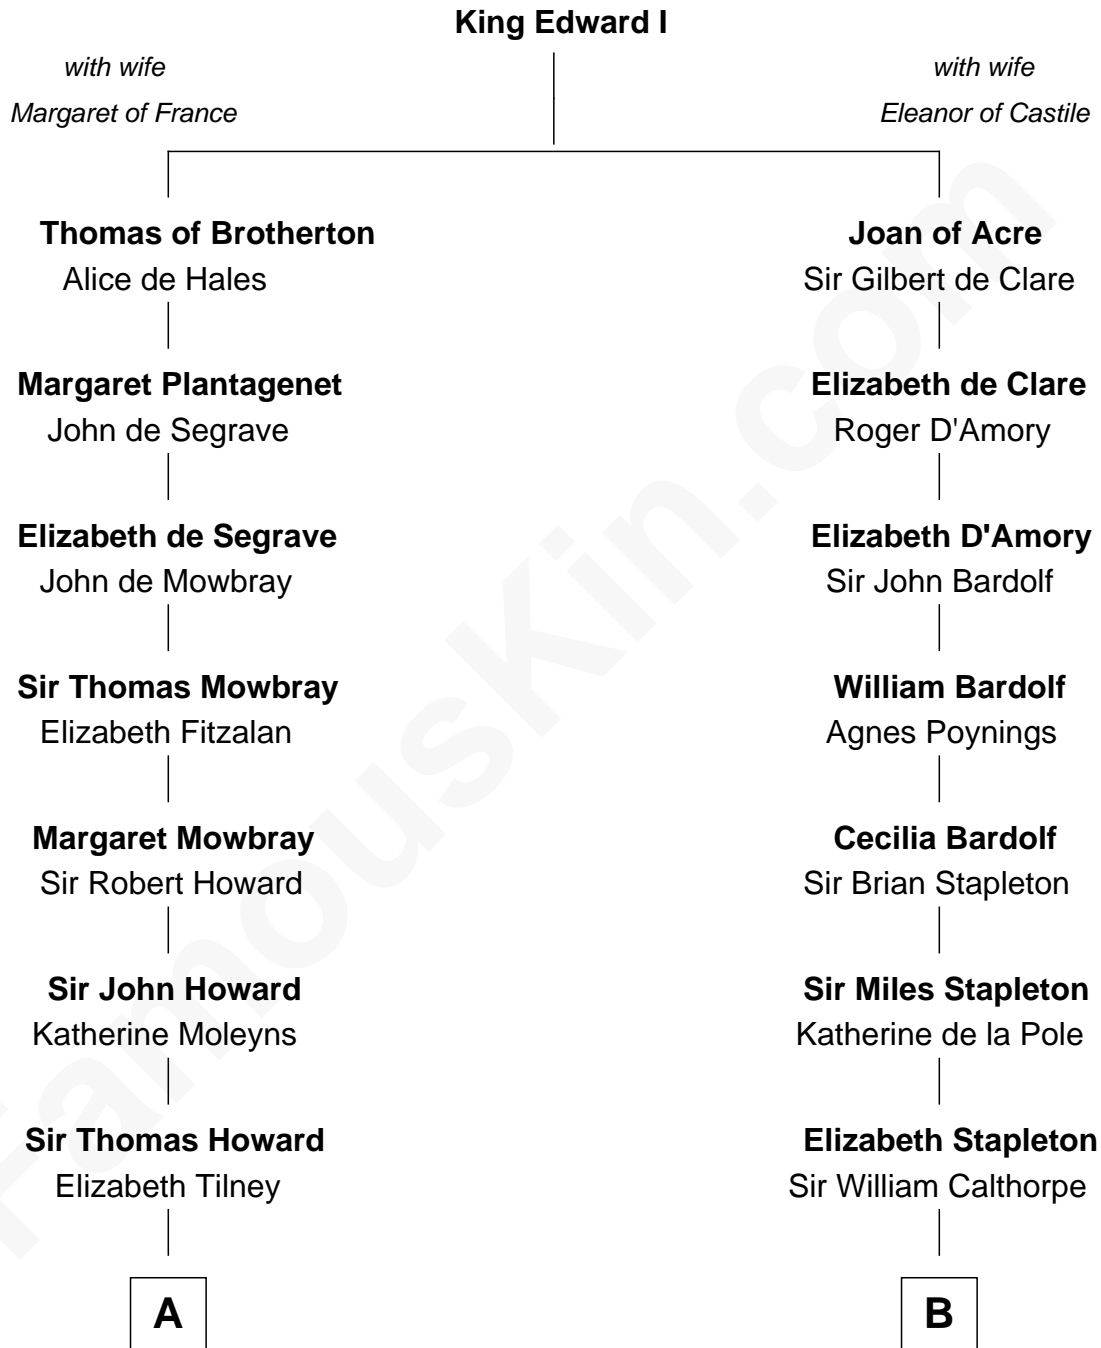

## Relationship Chart of

### Francis Scott Key

Author of "The Star Spangled Banner"

18th cousin 3 times removed of

**Jesse James**

Outlaw, Bank Robber, Murderer

**C**

**John Ross Key**

Anne Phebe Penn Dagworthy Charlton