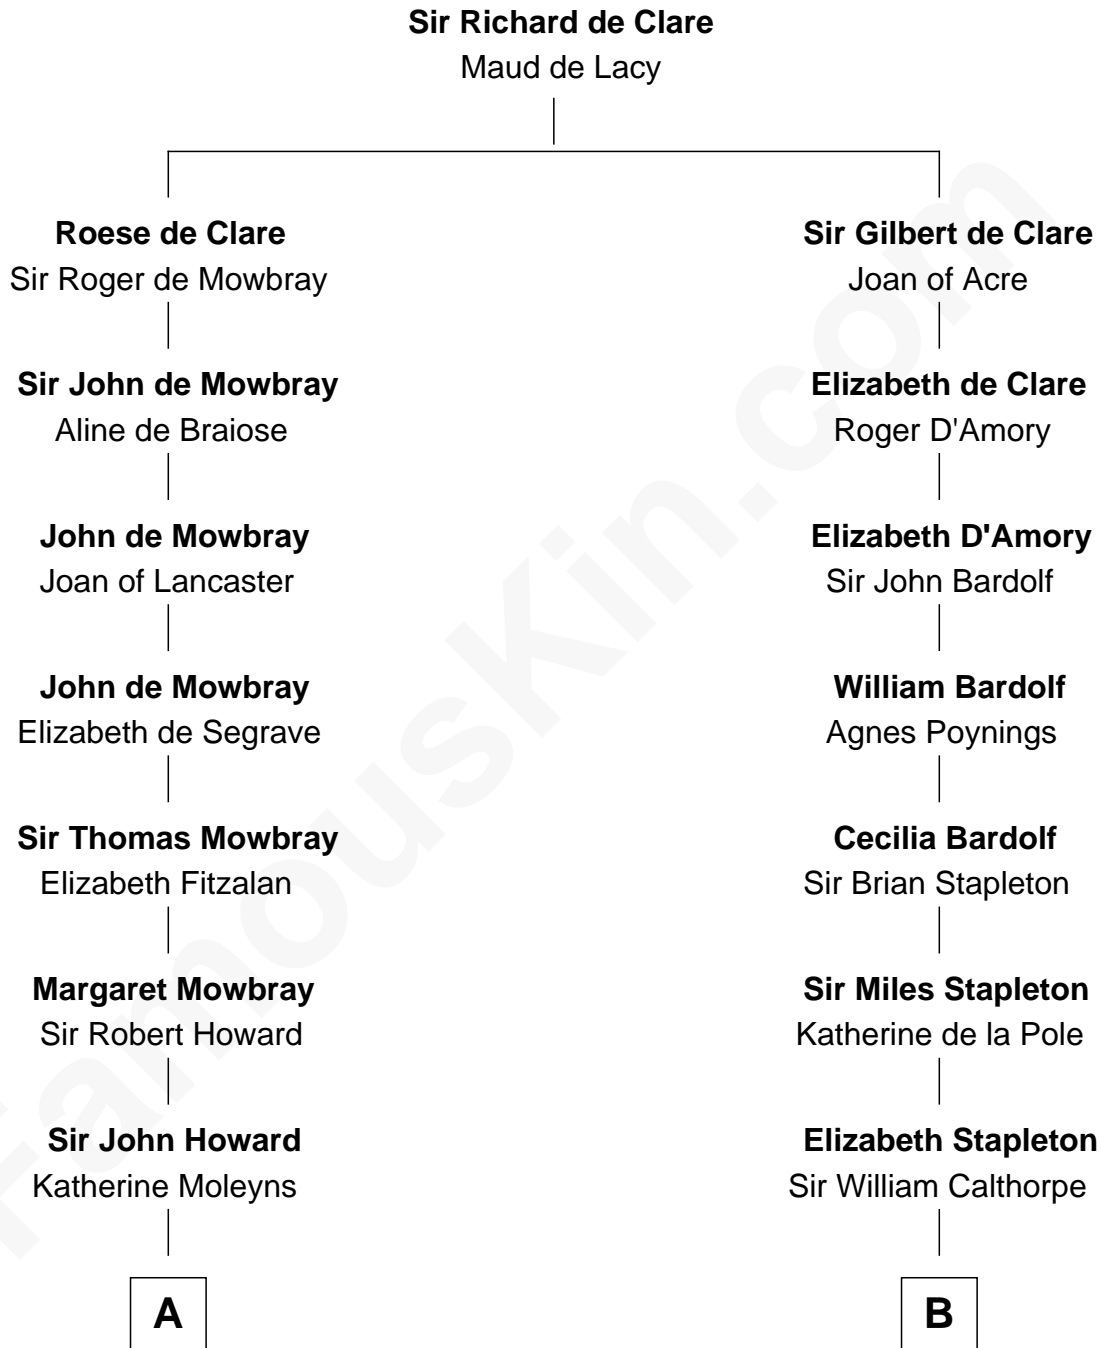

# FamousKin.com

## Relationship Chart of

### Francis Scott Key

Author of "The Star Spangled Banner"

19th cousin 2 times removed of

**Vachel Lindsay**  
American Poet

**C**

**Ann Arnold Ross**

Frances Key

**John Ross Key**