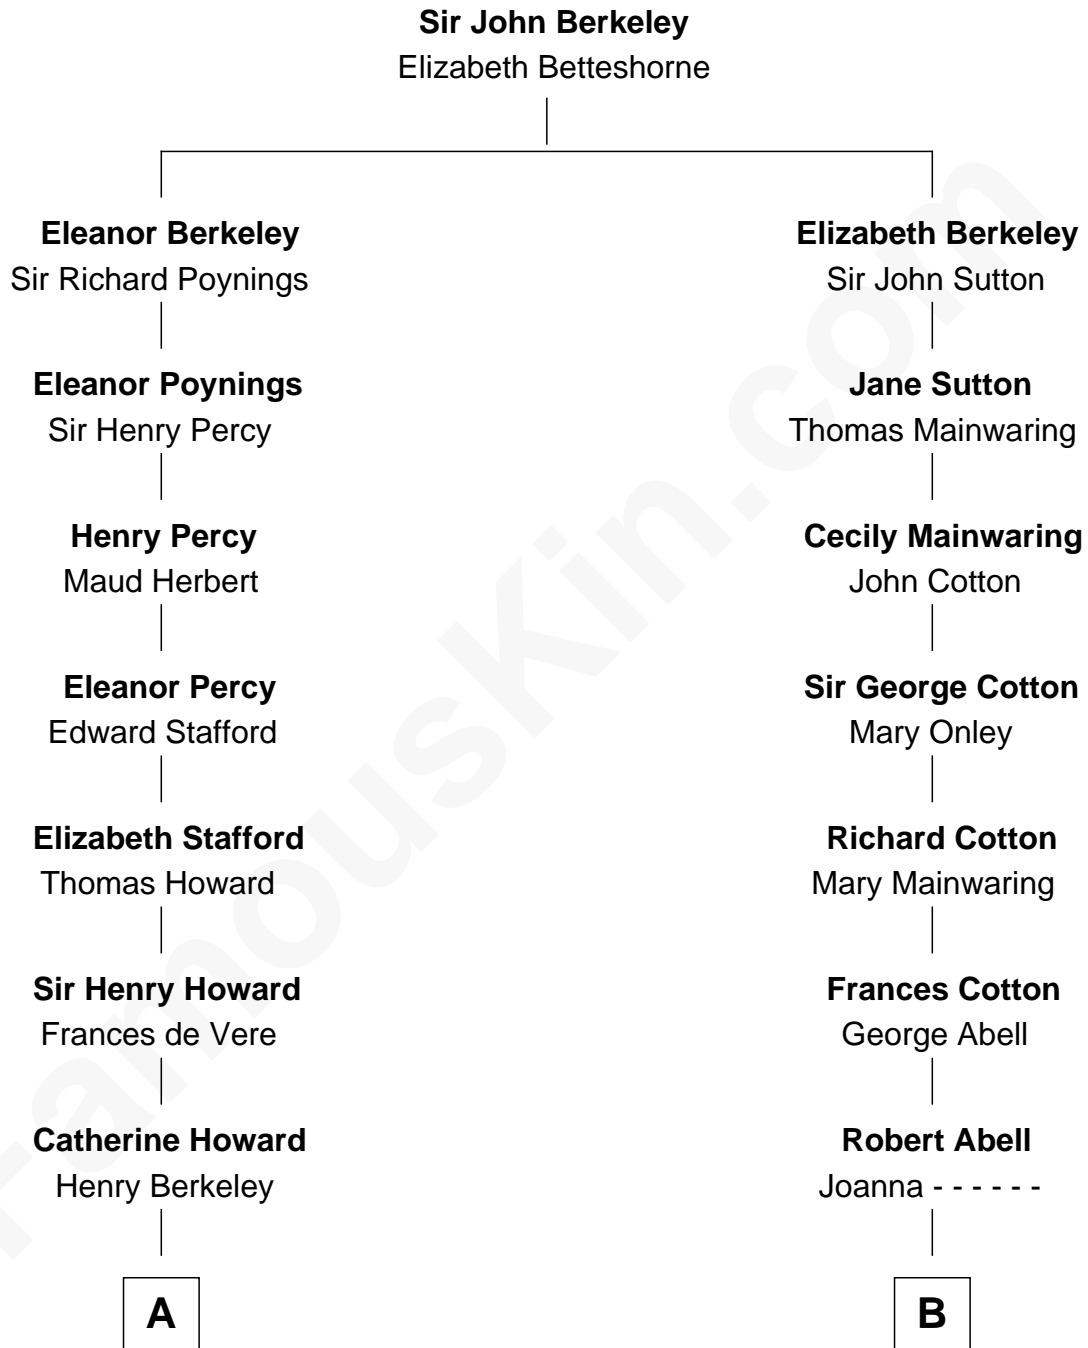

FamousKin.com

Relationship Chart of

Francis Scott Key

Author of "The Star Spangled Banner"

13th cousin 2 times removed of

Grover Cleveland

22nd and 24th U.S. President

A

John Ross Key
Anne Phebe Penn Dagworthy Charlton

Francis Scott Key
Author of "The Star Spangled Banner"

B

Caleb Abell
Margaret Post

Experience Abell
John Hyde

James Hyde
Sarah Marshall

Abiah Hyde
Aaron Cleveland