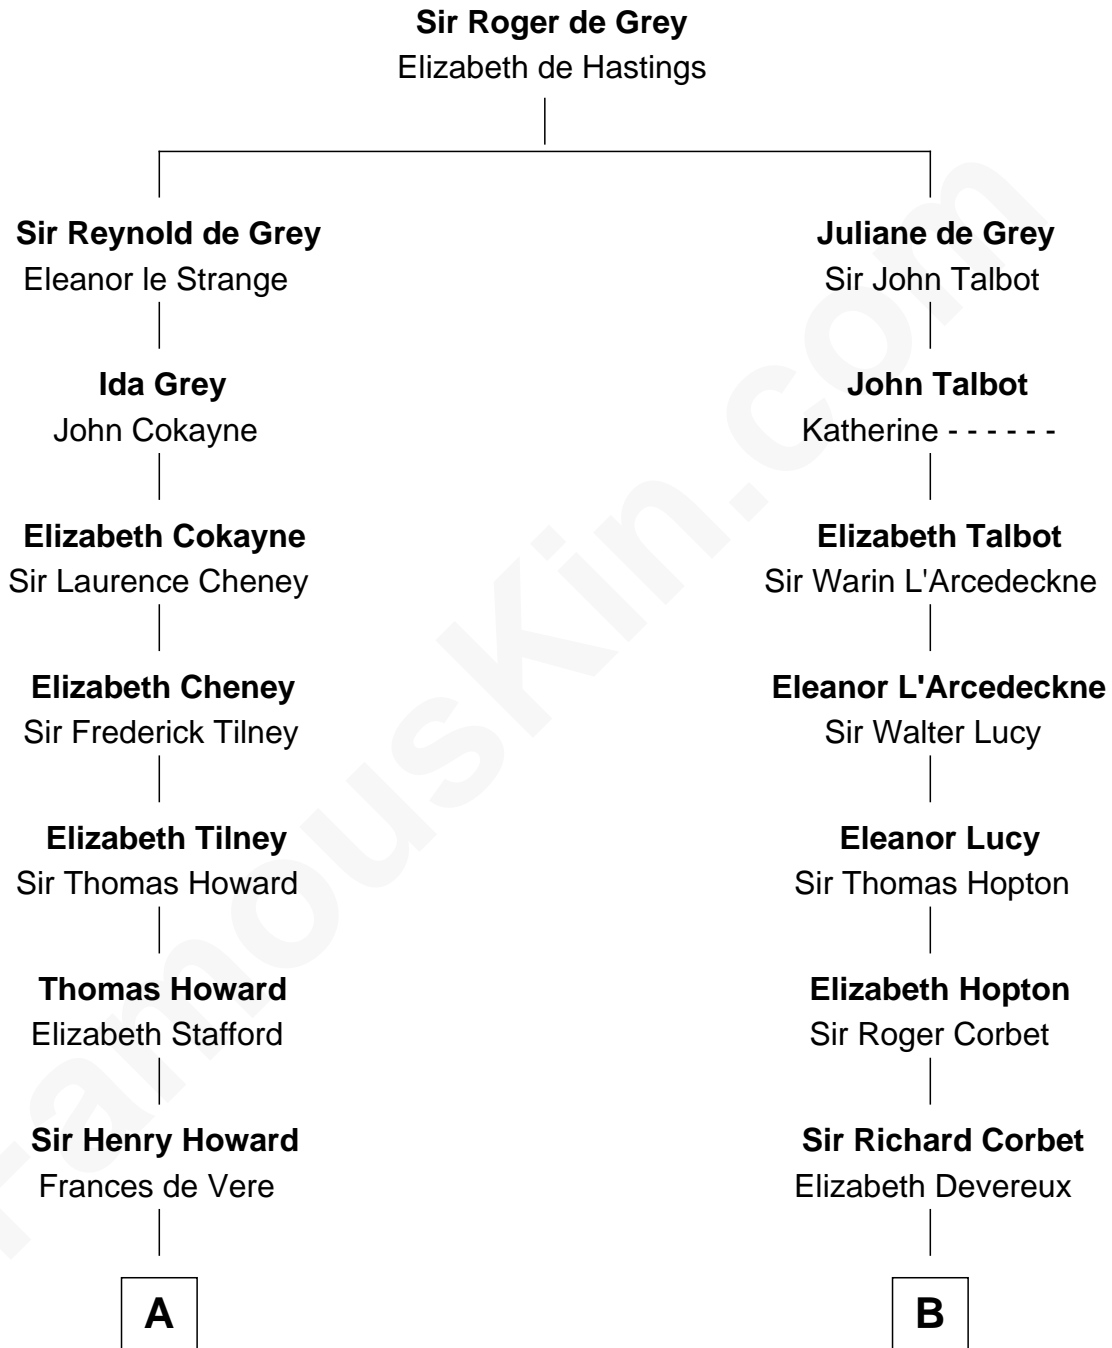

FamousKin.com

Relationship Chart of

Francis Scott Key

Author of "The Star Spangled Banner"

16th cousin 3 times removed of

Grover Cleveland

22nd and 24th U.S. President

A

Catherine Howard

Henry Berkeley

Mary Berkeley

Sir John Zouche

Sir John Zouche

Isabel Lowe

Elizabeth Zouche

Col. Devereux Wolseley