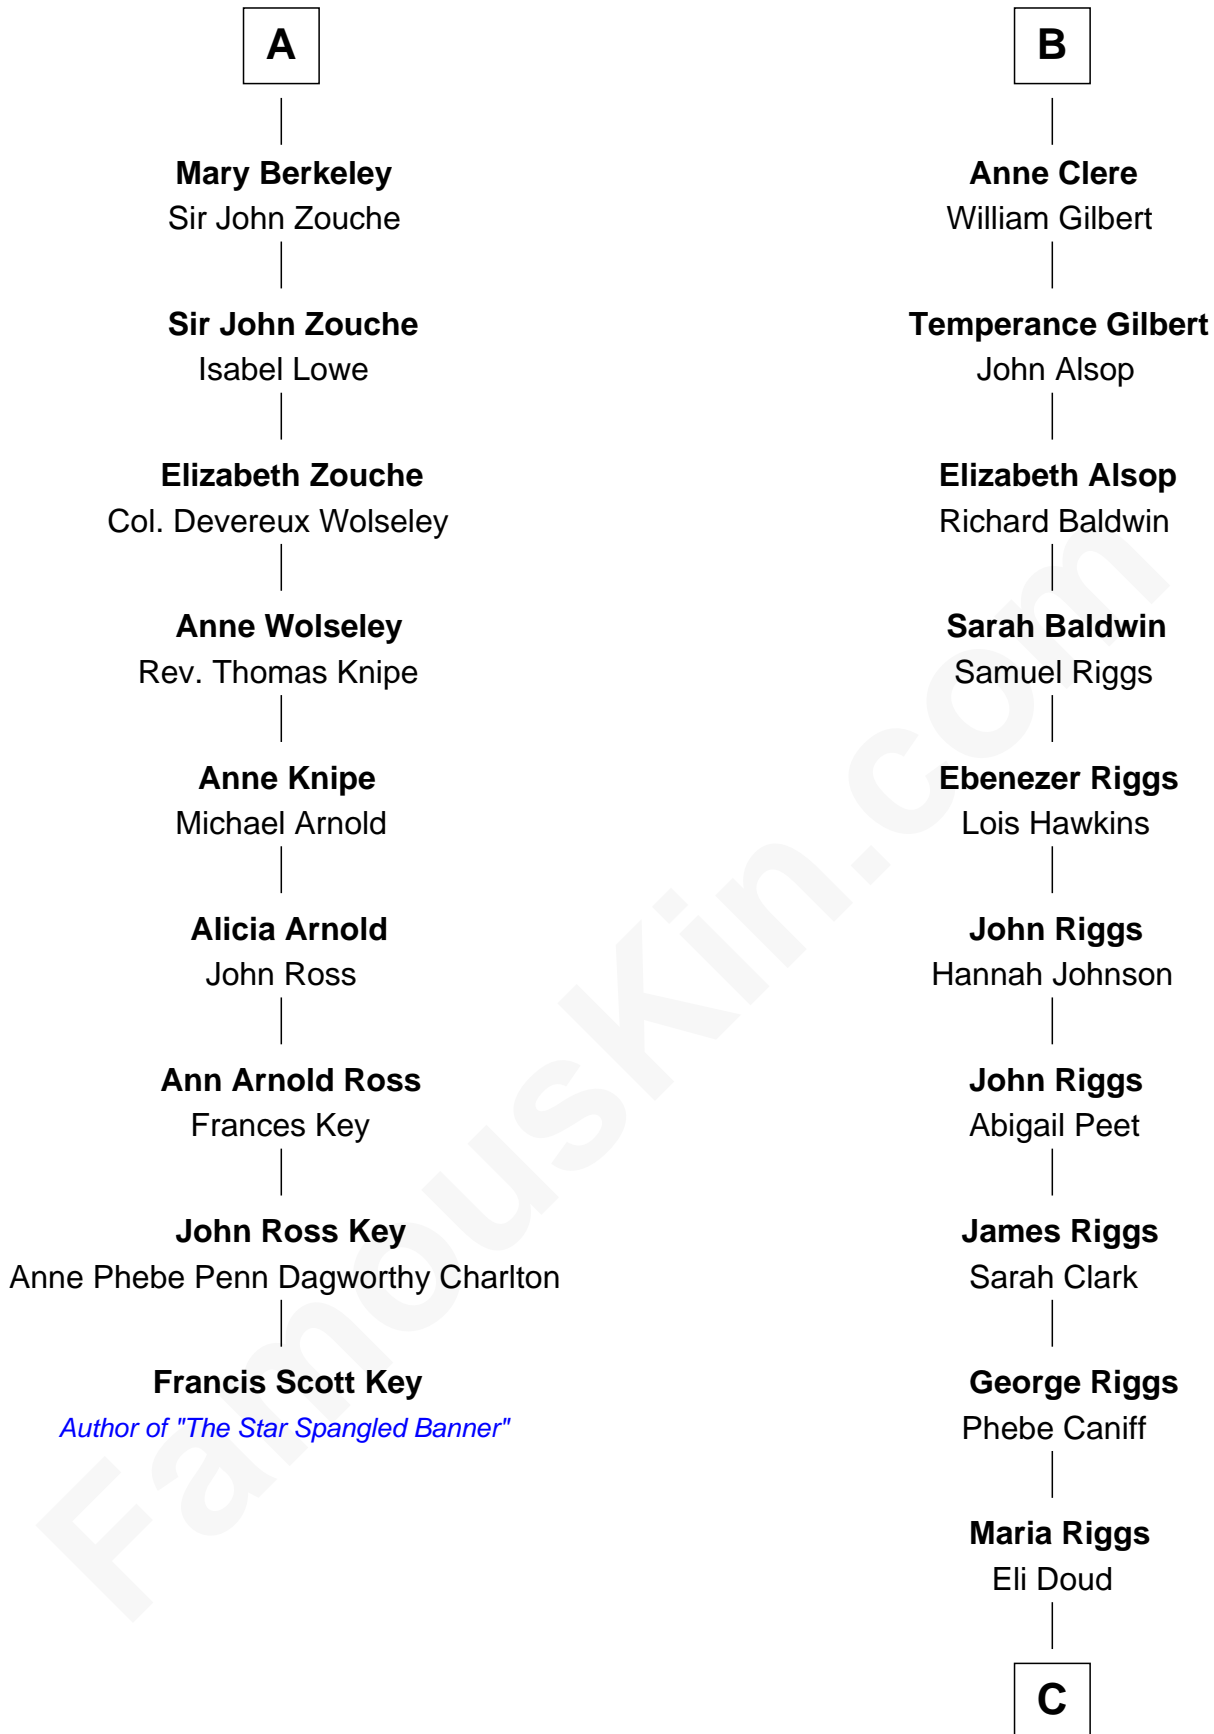

FamousKin.com

Relationship Chart of

Francis Scott Key

Author of "The Star Spangled Banner"

15th cousin 4 times removed of

Mamie (Doud) Eisenhower

First Lady of President Dwight Eisenhower

Sir Richard Fitzalan

Elizabeth de Bohun

Elizabeth Fitzalan
Sir Thomas Mowbray

Margaret Mowbray
Sir Robert Howard

Sir John Howard
Katherine Moleyns

Sir Thomas Howard
Elizabeth Tilney

Thomas Howard
Elizabeth Stafford

Sir Henry Howard
Frances de Vere

Catherine Howard
Henry Berkeley

A

Joan Fitzalan
Sir William Beauchamp

Joan Beauchamp
James Butler

Sir Thomas Butler
Anne Hankeford

Margaret Butler
Sir William Boleyn

Alice Boleyn
Sir Robert Clere

Sir John Clere
Anne Tyrrell

Sir Edmund Clere
Frances Fulmerston

B

C

Royal Houghton Doud

Mary Cornelia Sheldon

John Sheldon Doud

Elivera Mathilda Carlson

Mamie (Doud) Eisenhower