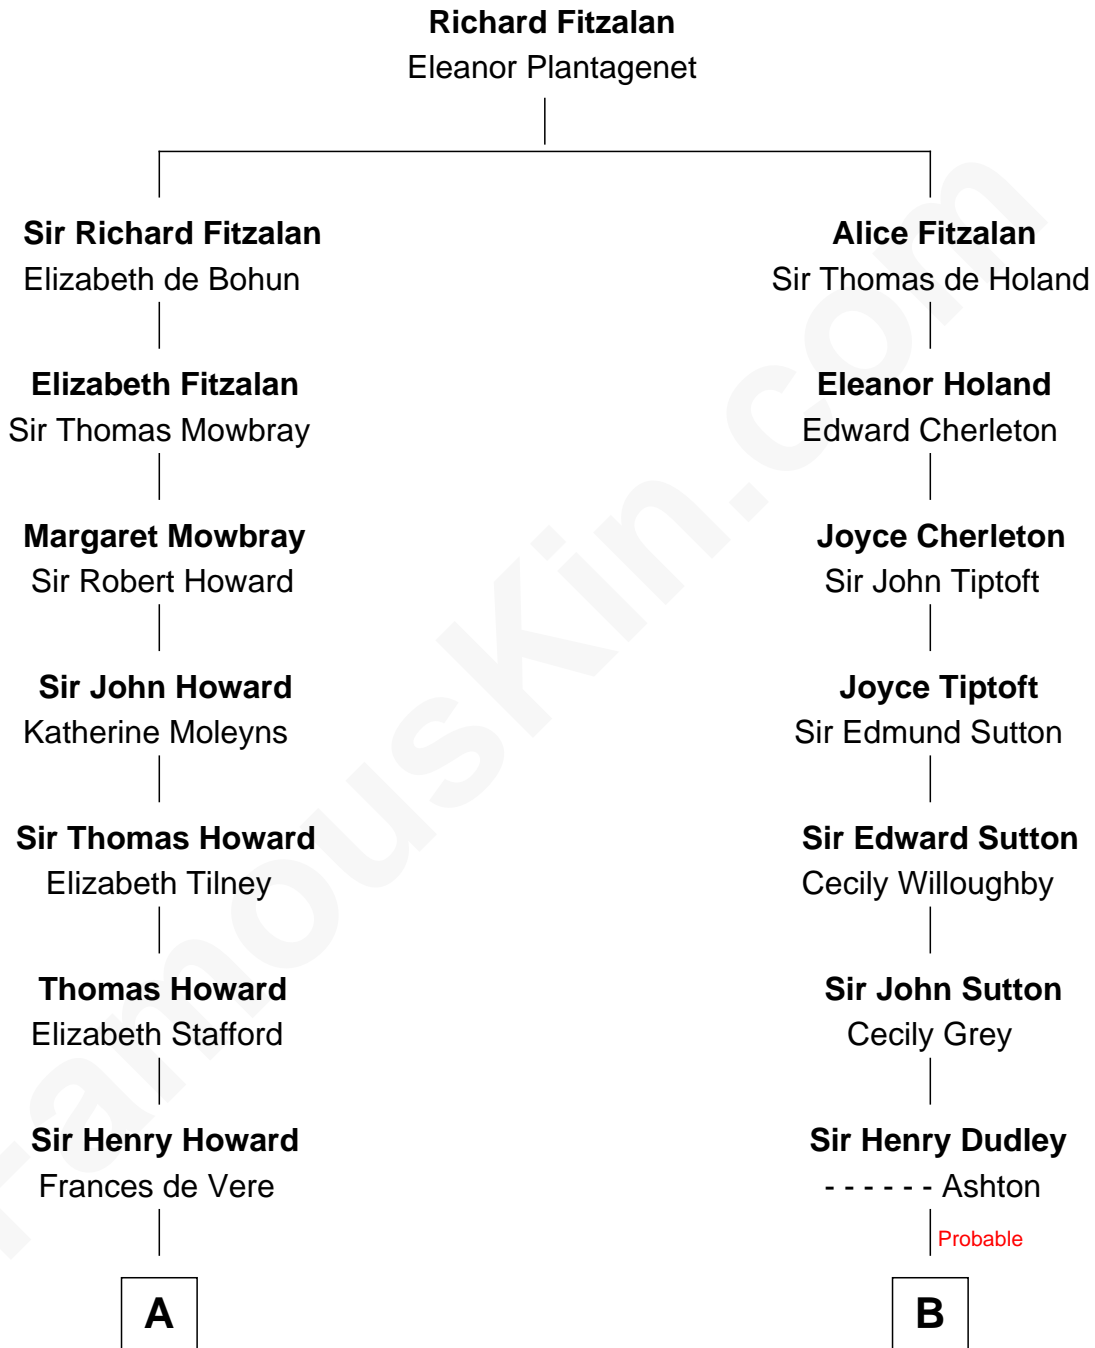

FamousKin.com

Relationship Chart of

Francis Scott Key

Author of "The Star Spangled Banner"

16th cousin 3 times removed of

Herbert Hoover

31st U.S. President

A

Catherine Howard

Henry Berkeley

Mary Berkeley

Sir John Zouche

Sir John Zouche

Isabel Lowe

Elizabeth Zouche

Col. Devereux Wolseley