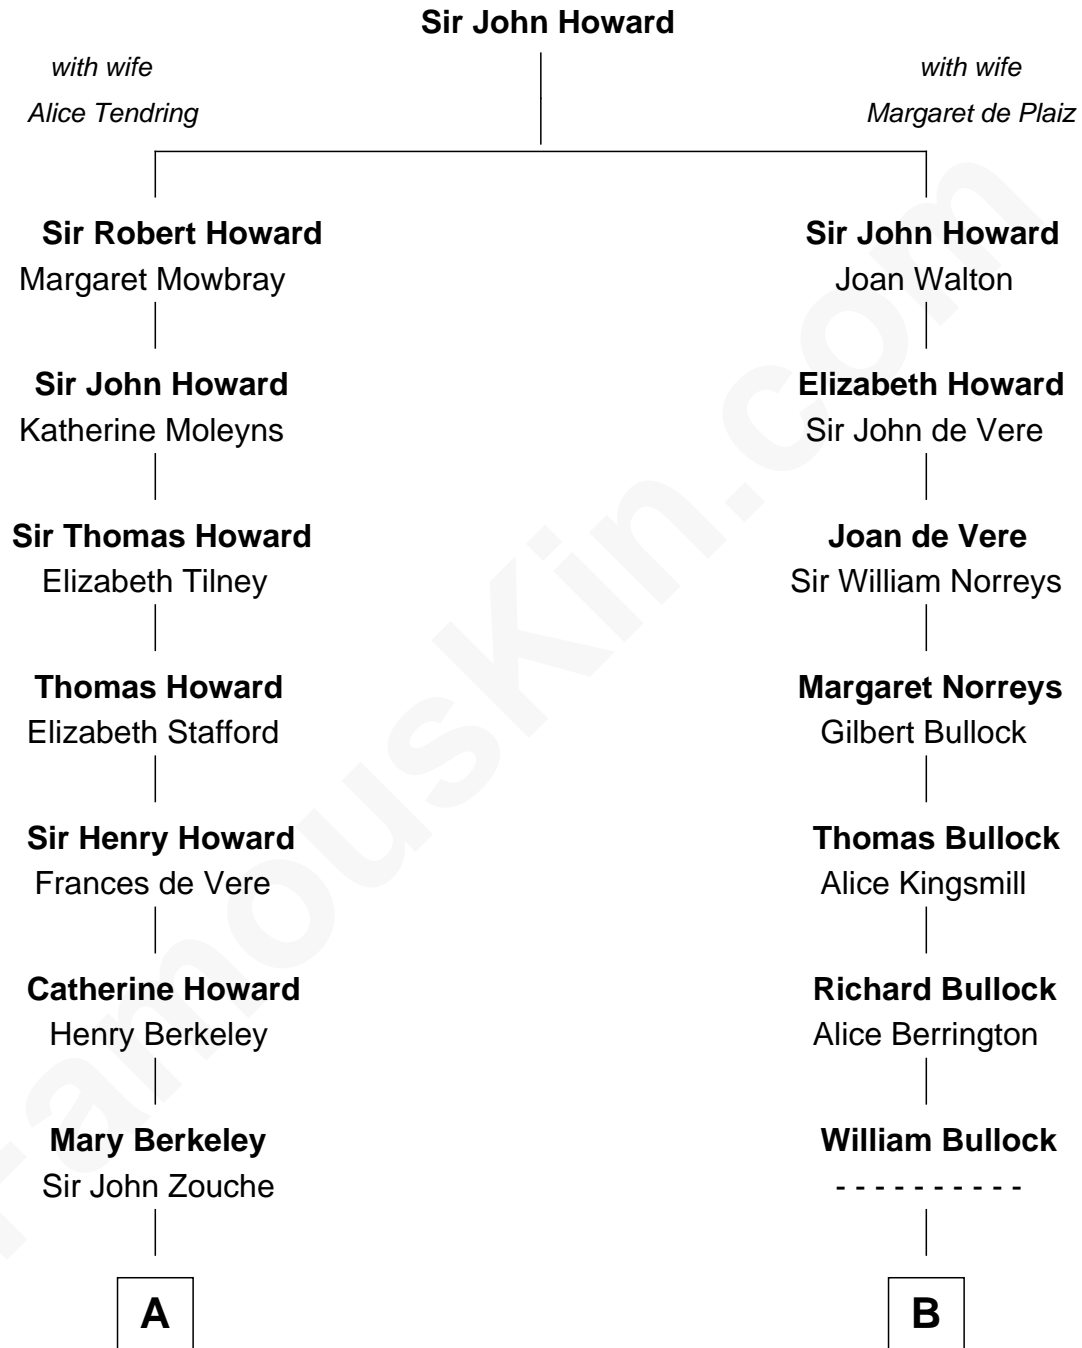

FamousKin.com

Relationship Chart of

Francis Scott Key

Author of "The Star Spangled Banner"

14th cousin 3 times removed of

Lou (Henry) Hoover

First Lady of President Herbert Hoover

A