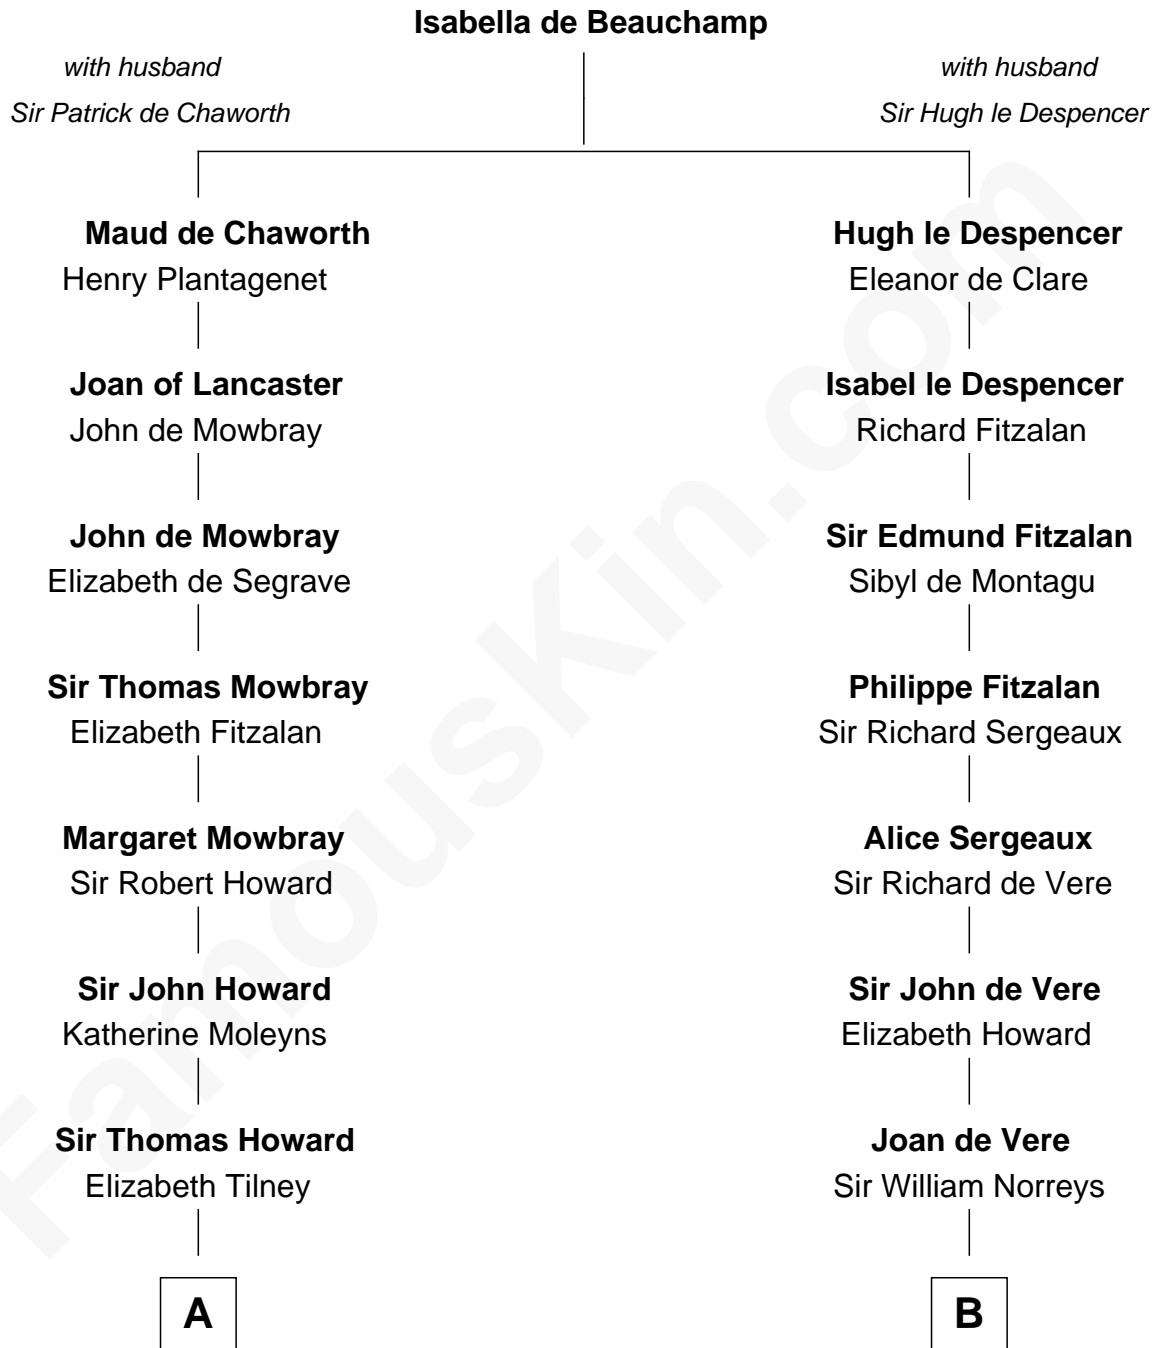

FamousKin.com

Relationship Chart of

Francis Scott Key

Author of "The Star Spangled Banner"

18th cousin 3 times removed of

Lou (Henry) Hoover

First Lady of President Herbert Hoover

C

John Ross Key

Anne Phebe Penn Dagworthy Charlton

Francis Scott Key

Author of "The Star Spangled Banner"

D

Polly Goffe

Josiah Wallace

Nancy M. Wallace