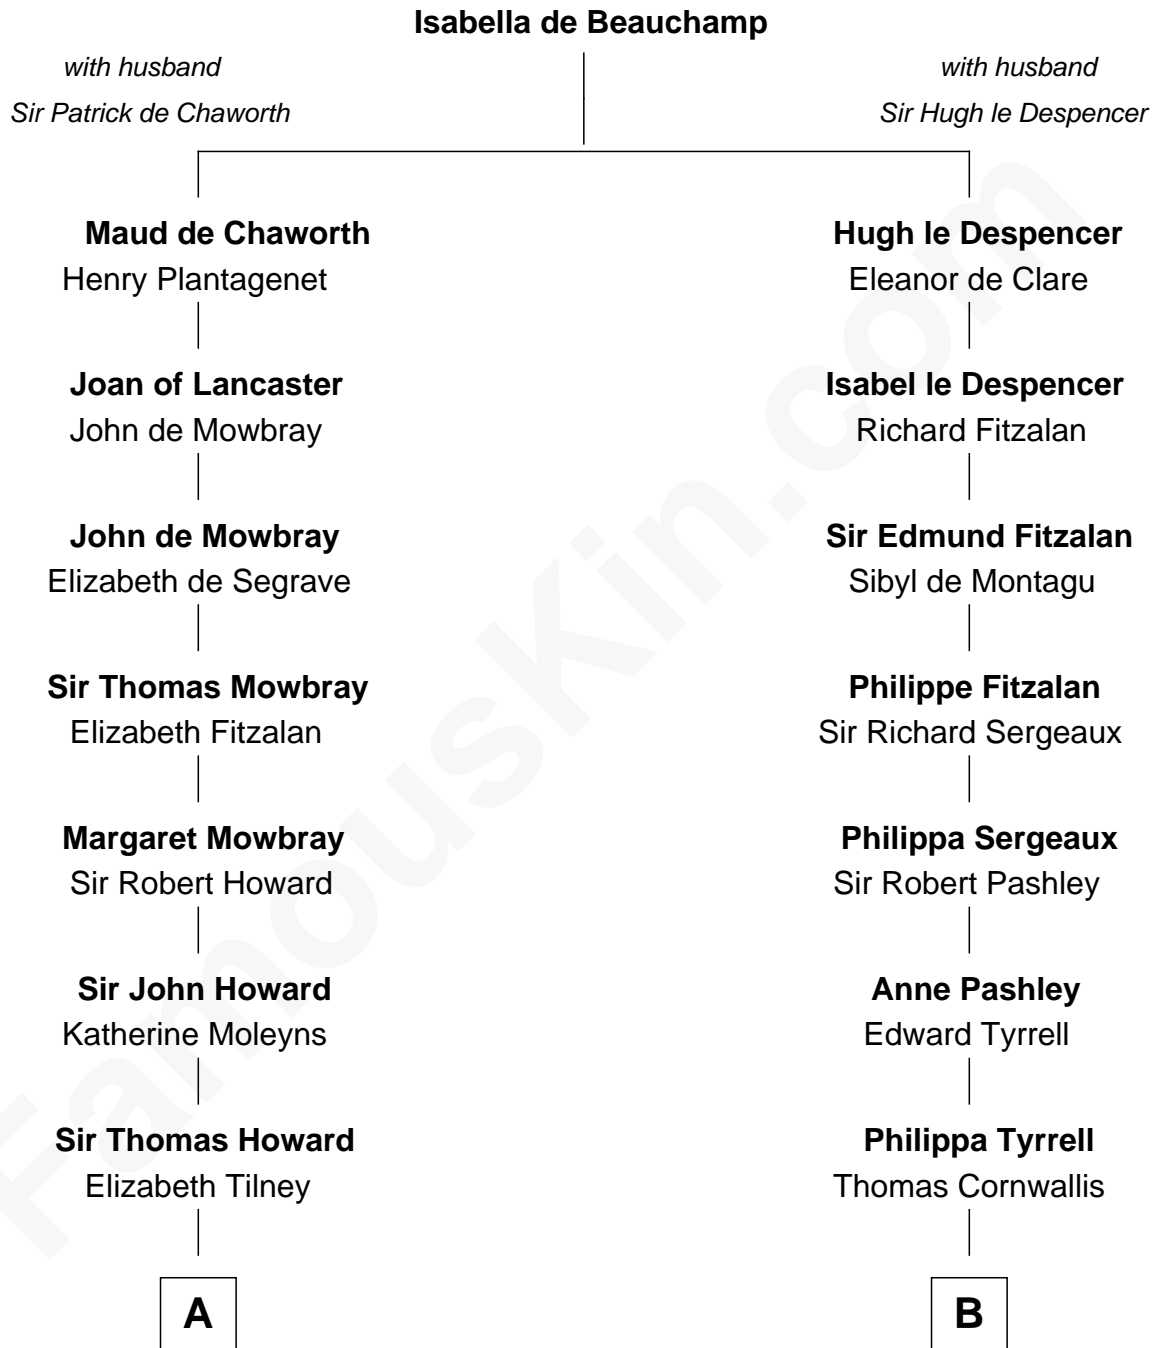

FamousKin.com

Relationship Chart of

Francis Scott Key

Author of "The Star Spangled Banner"

18th cousin 2 times removed of

Ellen Louise (Axson) Wilson

First Lady of President Woodrow Wilson

C

John Ross Key

Anne Phebe Penn Dagworthy Charlton

Francis Scott Key

Author of "The Star Spangled Banner"

D

Isaac FitzRandolph

Eleanor Hunter

Rebecca Longstreet FitzRandolph