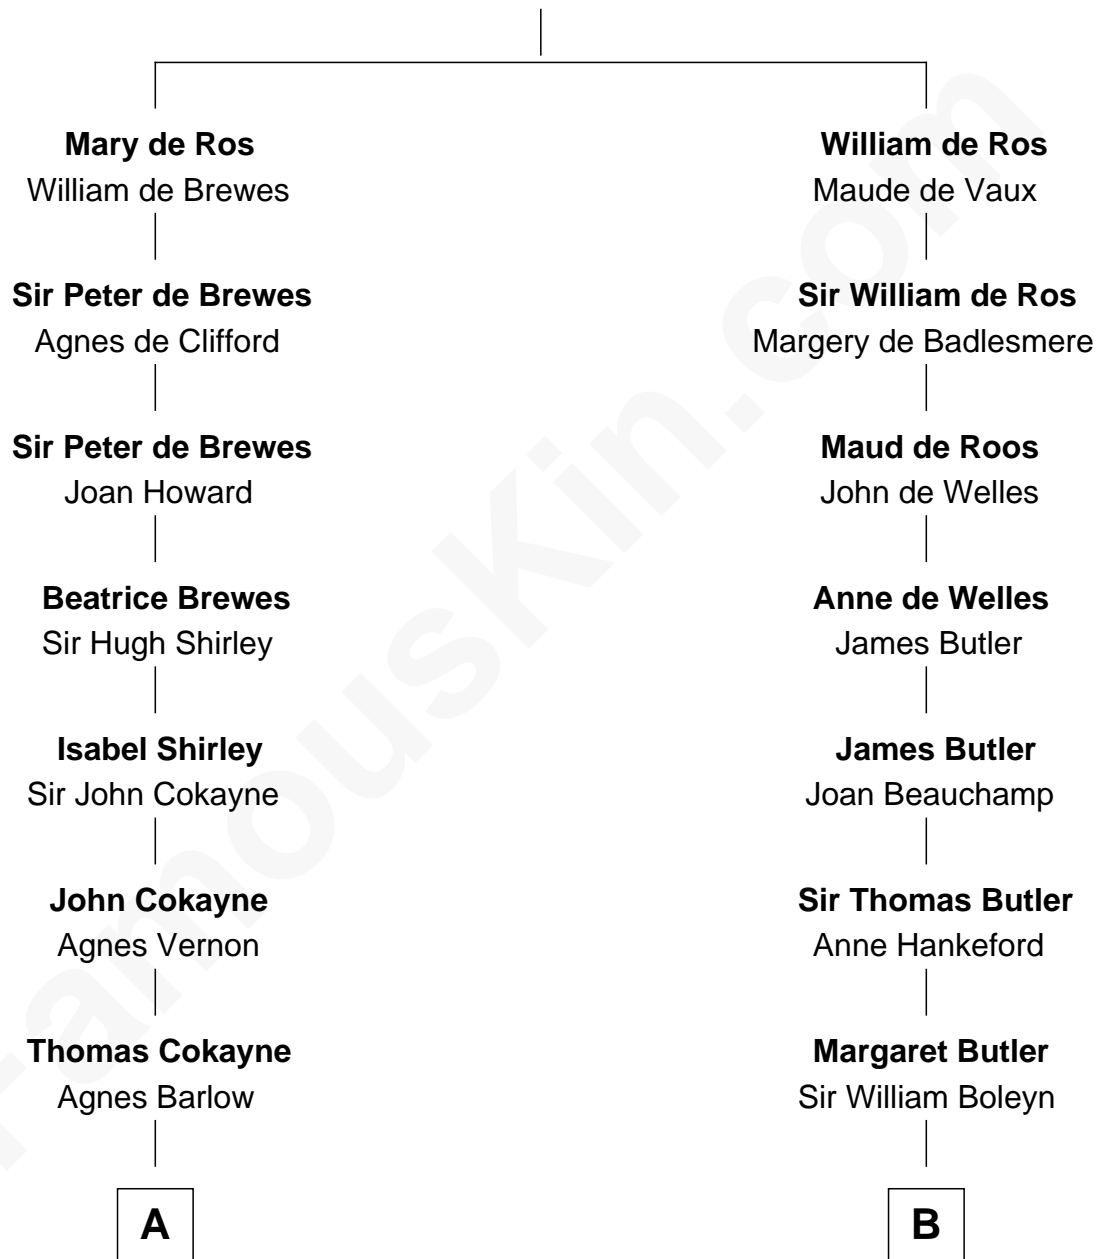

FamousKin.com

Relationship Chart of

Francis Scott Key

Author of "The Star Spangled Banner"

18th cousin 2 times removed of

Edith (Bolling) Wilson

First Lady of President Woodrow Wilson

Sir Robert de Ros

Isabel de Aubeney

C

John Ross Key

Anne Phebe Penn Dagworthy Charlton

Francis Scott Key

Author of "The Star Spangled Banner"

D

Catherine Payne