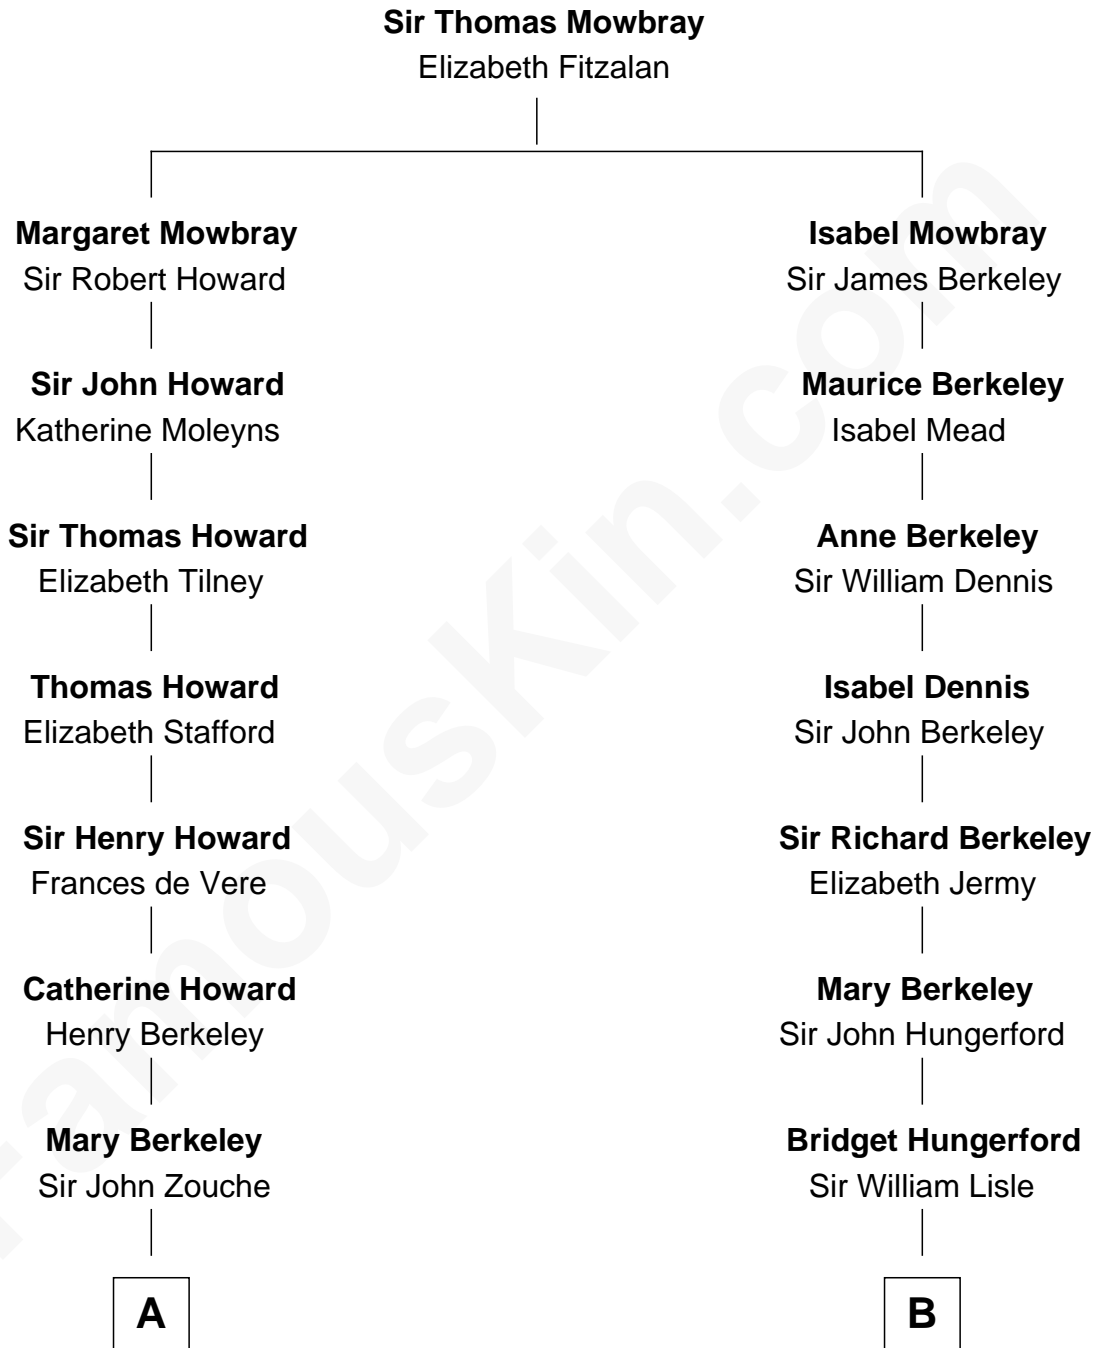

FamousKin.com

Relationship Chart of

Francis Scott Key

Author of "The Star Spangled Banner"

12th cousin 2 times removed of

Samuel Prescott

Completed Paul Revere's Midnight Ride

A

Sir John Zouche

Isabel Lowe

Elizabeth Zouche

Col. Devereux Wolseley

Anne Wolseley

Rev. Thomas Knipe

Anne Knipe

Michael Arnold

Alicia Arnold

John Ross

Ann Arnold Ross

Frances Key

John Ross Key

Anne Phebe Penn Dagworthy Charlton

Francis Scott Key

Author of "The Star Spangled Banner"