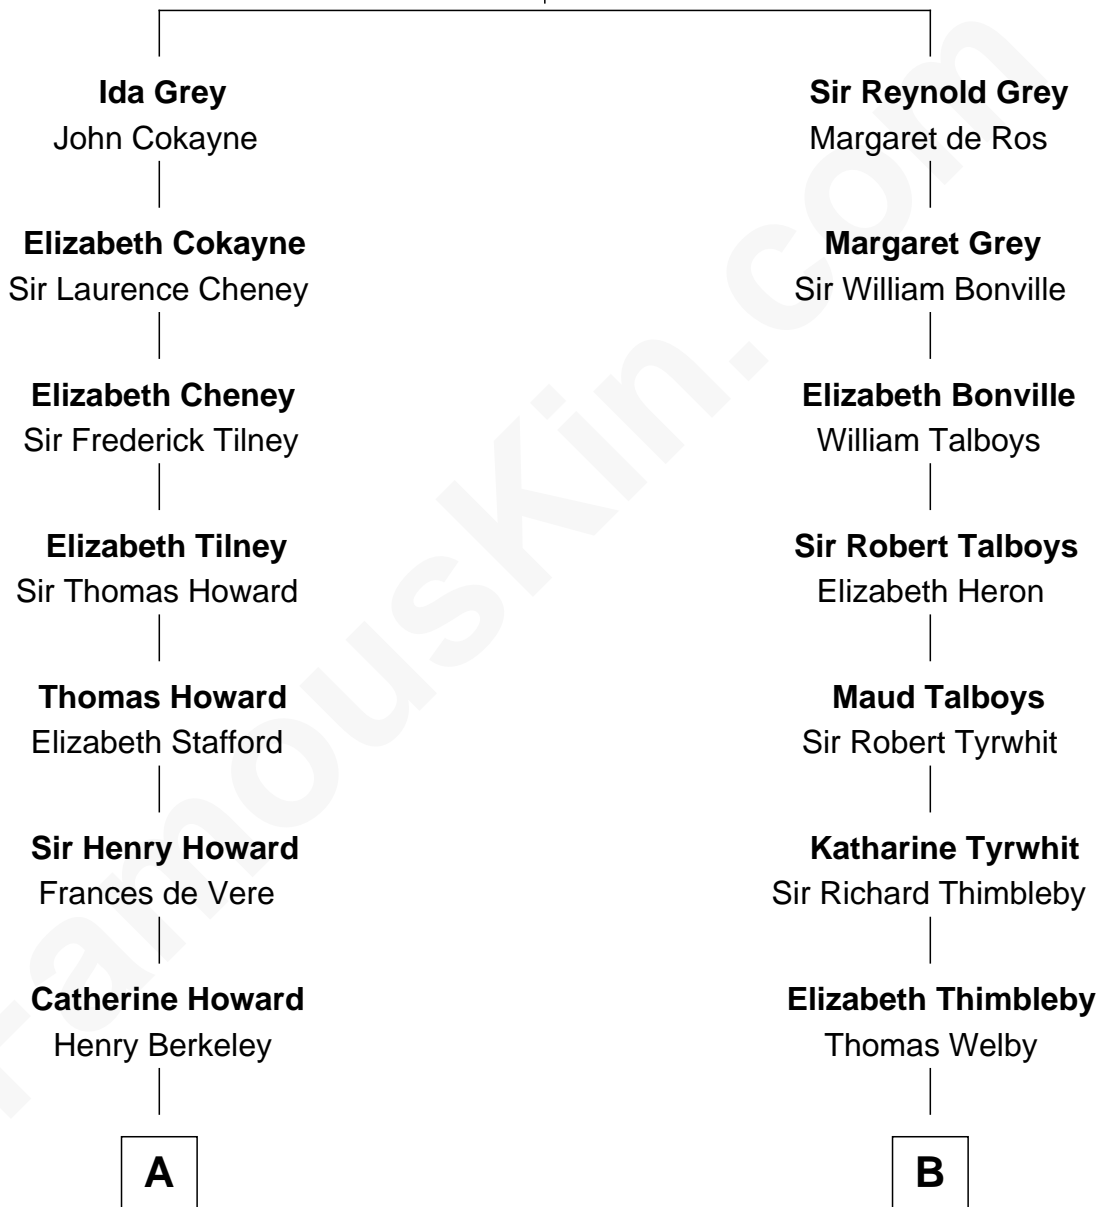

## Relationship Chart of

### Francis Scott Key

Author of "The Star Spangled Banner"

15th cousin 2 times removed of

**Katharine Hepburn**  
Movie Actress

**Sir Reynold de Grey**  
Eleanor le Strange

**A**

**Mary Berkeley**  
Sir John Zouche

**Sir John Zouche**  
Isabel Lowe

**Elizabeth Zouche**  
Col. Devereux Wolseley

**Anne Wolseley**  
Rev. Thomas Knipe

**Anne Knipe**  
Michael Arnold

**Alicia Arnold**  
John Ross

**Ann Arnold Ross**  
Frances Key