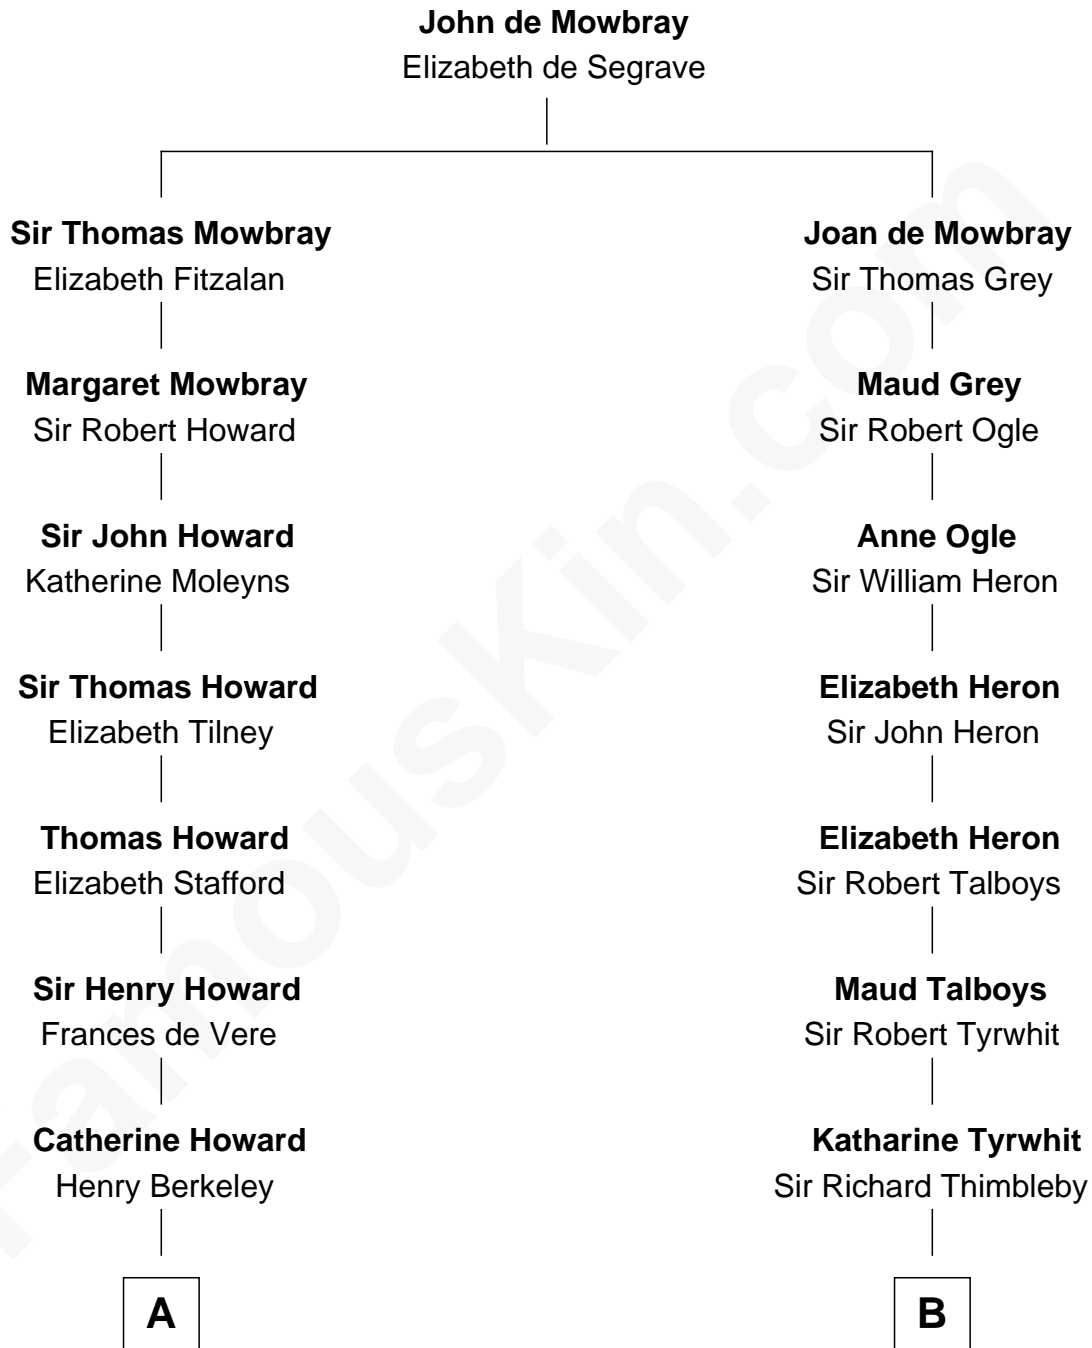

FamousKin.com

Relationship Chart of

Francis Scott Key

Author of "The Star Spangled Banner"

15th cousin 3 times removed of

Katharine Hepburn
Movie Actress

A

Mary Berkeley
Sir John Zouche

Francis Scott Key
Author of "The Star Spangled Banner"

B

Elizabeth Thimbleby
Thomas Welby

Richard Welby
Frances Bulkeley

Olive Welby
Henry Farwell

Olive Farwell
Benjamin Spalding

Edward Spalding
Mary Adams

Ephraim Spalding
Abigail Bullard