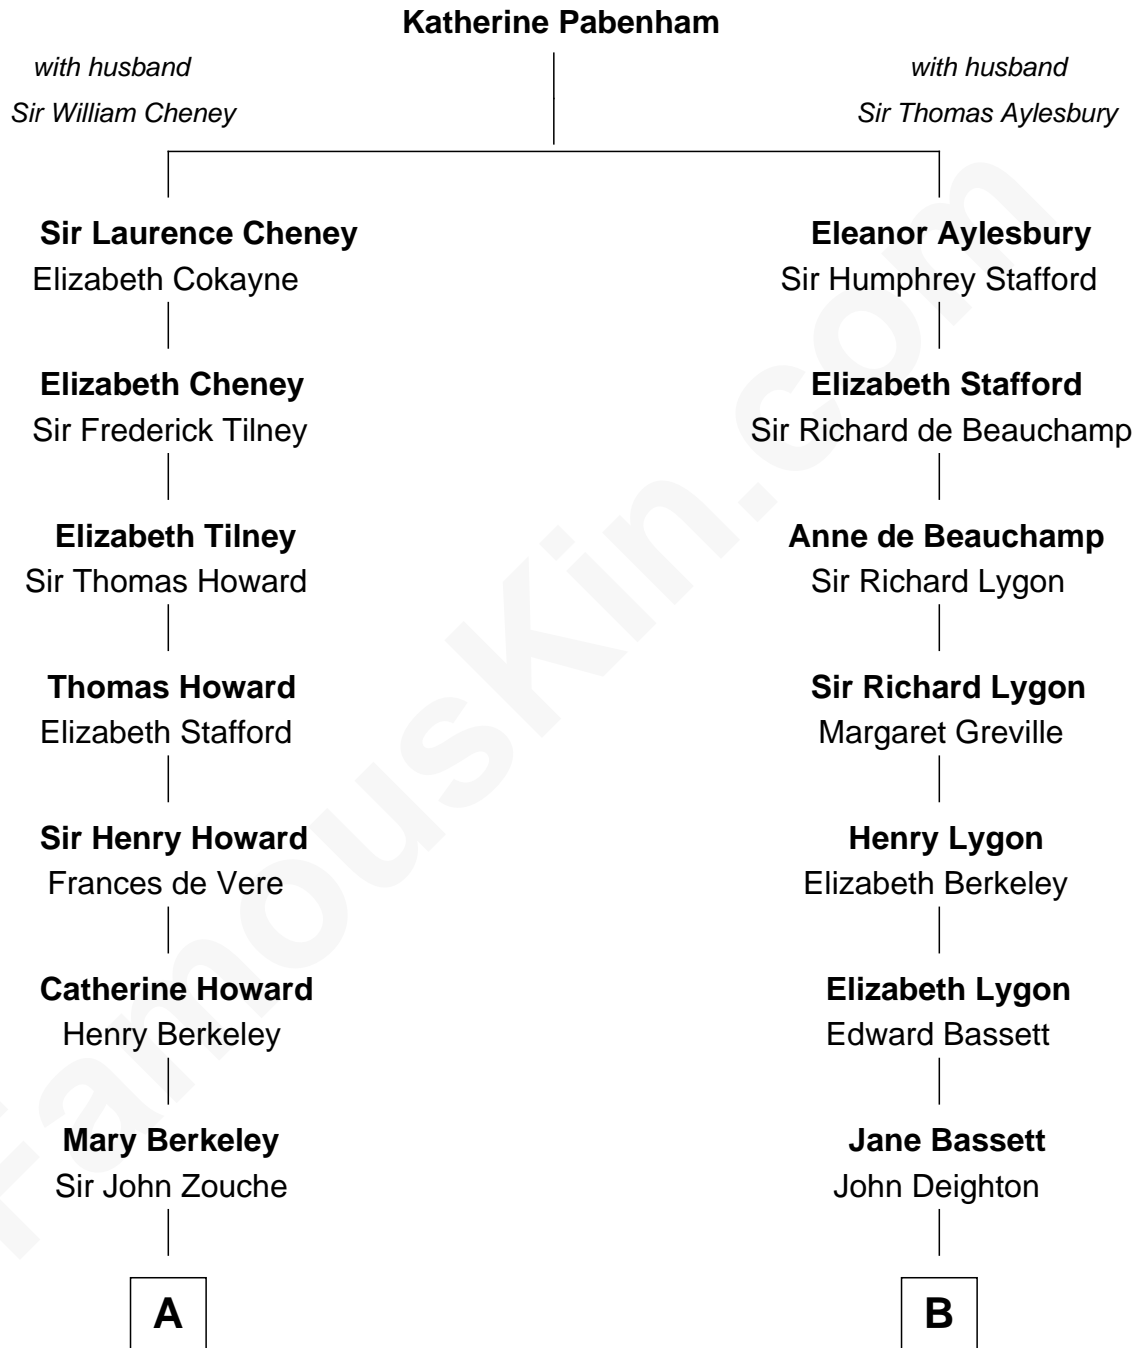

FamousKin.com

Relationship Chart of

Francis Scott Key

Author of "The Star Spangled Banner"

14th cousin 1 time removed of

General Douglas MacArthur

U.S. Army - World War II

A

Alicia Arnold

John Ross

Ann Arnold Ross

Frances Key

John Ross Key

Anne Phebe Penn Dagworthy Charlton

Francis Scott Key

Author of "The Star Spangled Banner"