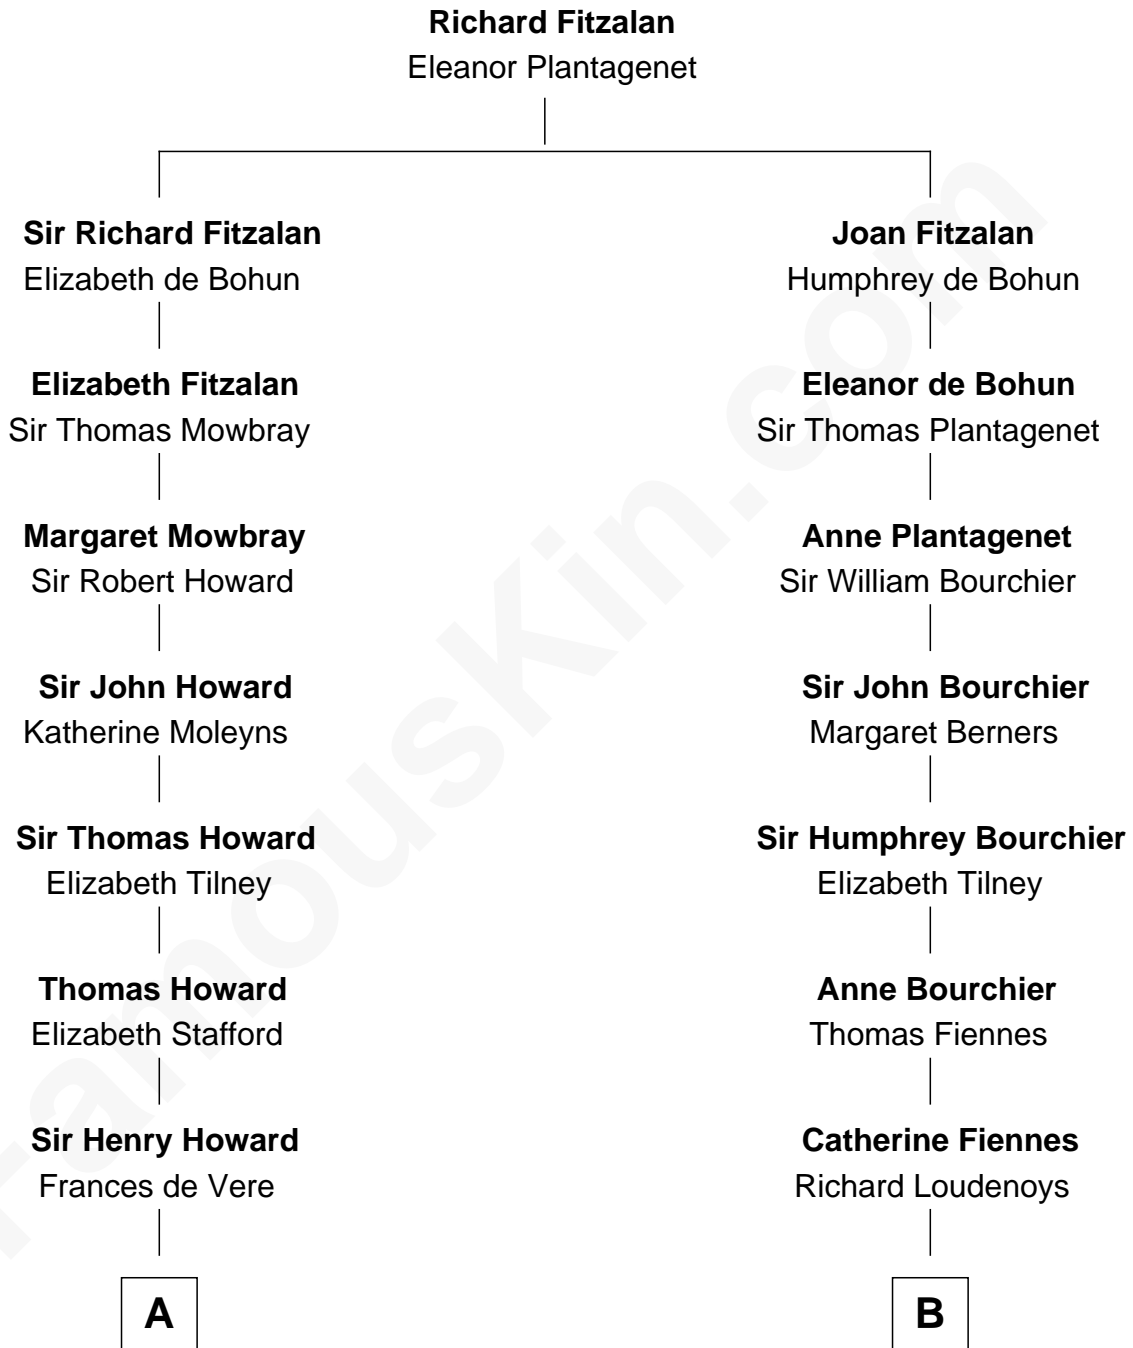

FamousKin.com

Relationship Chart of

Francis Scott Key

Author of "The Star Spangled Banner"

16th cousin 3 times removed of

Frank Lloyd Wright

American Architect

A

Catherine Howard

Henry Berkeley

Mary Berkeley

Sir John Zouche

Sir John Zouche

Isabel Lowe

Elizabeth Zouche

Col. Devereux Wolseley