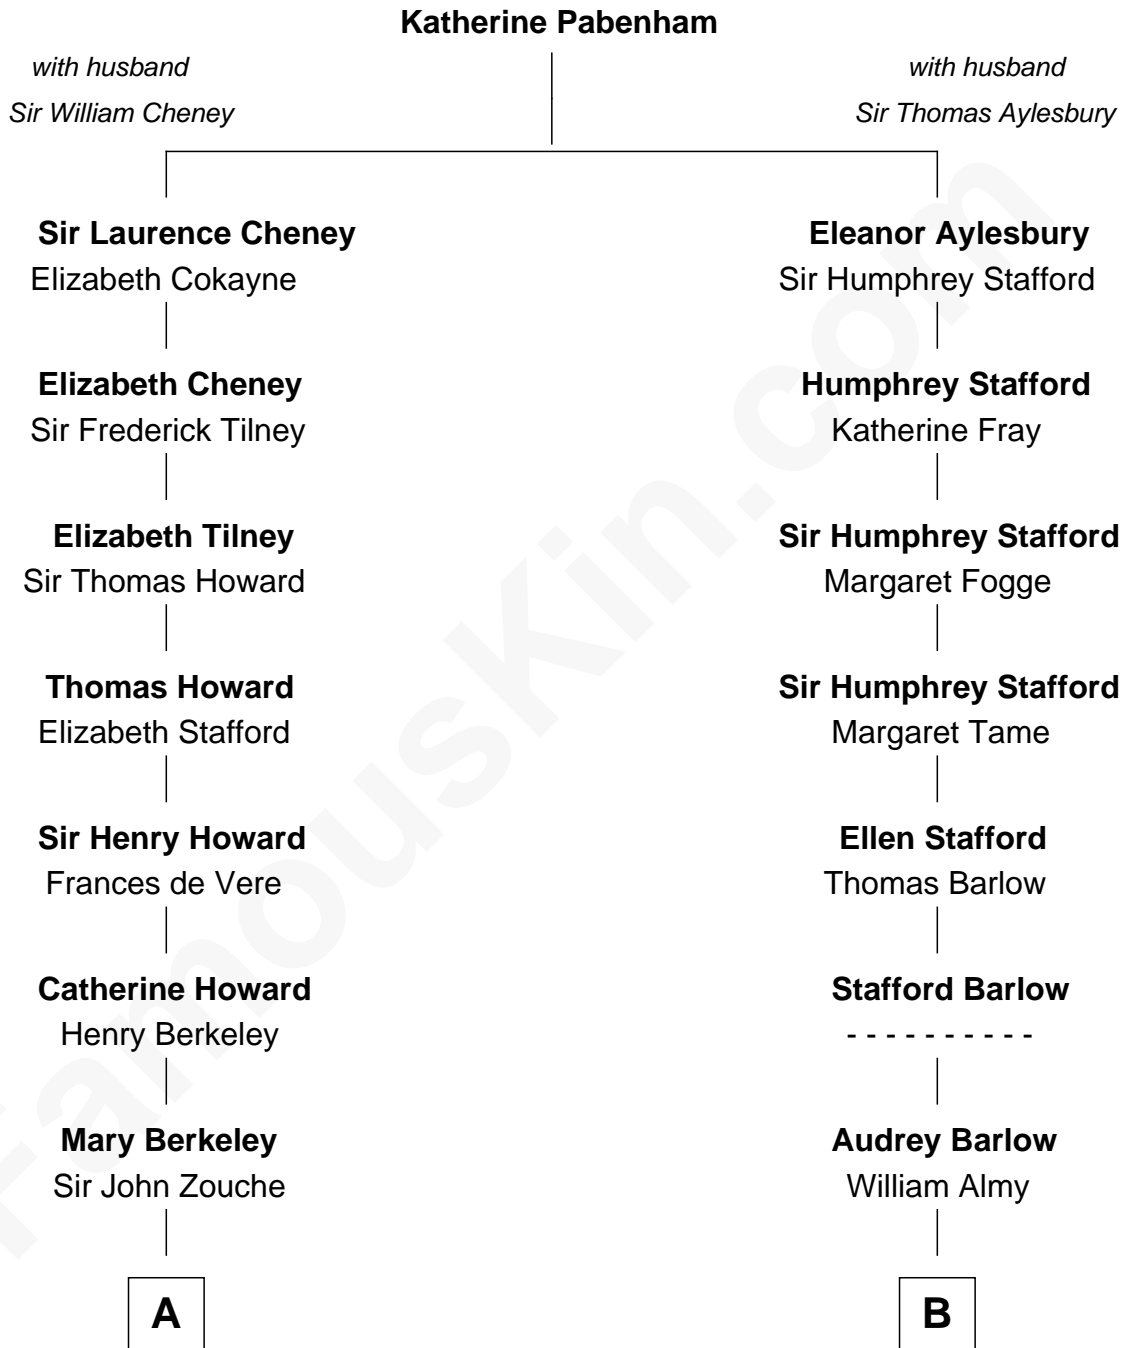

FamousKin.com

Relationship Chart of

Francis Scott Key

Author of "The Star Spangled Banner"

10th cousin 4 times removed of

William Ellery

Signer of the Declaration of Independence

A

Sir John Zouche

Isabel Lowe

Elizabeth Zouche

Col. Devereux Wolseley

Anne Wolseley

Rev. Thomas Knipe

Anne Knipe

Michael Arnold

Alicia Arnold

John Ross

Ann Arnold Ross

Frances Key

John Ross Key

Anne Phebe Penn Dagworthy Charlton

Francis Scott Key

Author of "The Star Spangled Banner"